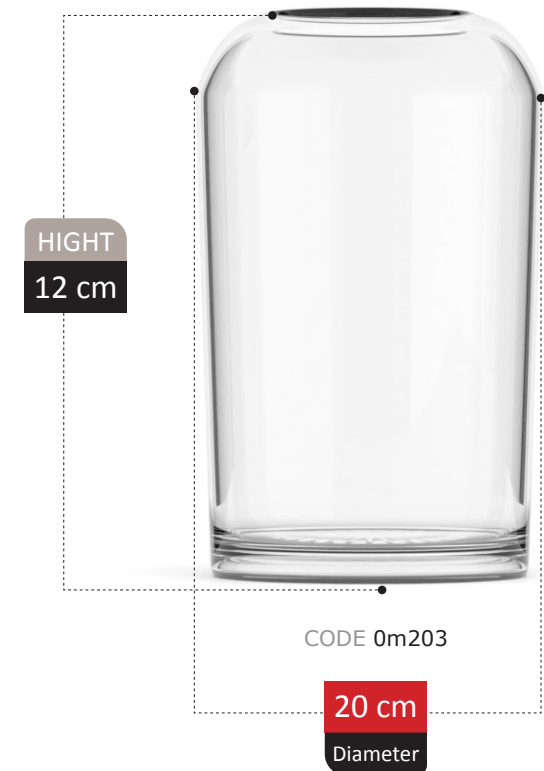

HIGHT
17 cm

CODE 0828

14 cm
Diameter

BERNA COLLECTION

HIGHT
19 cm

CODE 00m2

15 cm
Diameter

ZOLEN COLLECTION

VEGA COLLECTION

PRIMA

COLLECTION

VASE SCETION
Catalog 2023

109

HIGHT
25 cm

CODE 4114

11 cm
Diameter