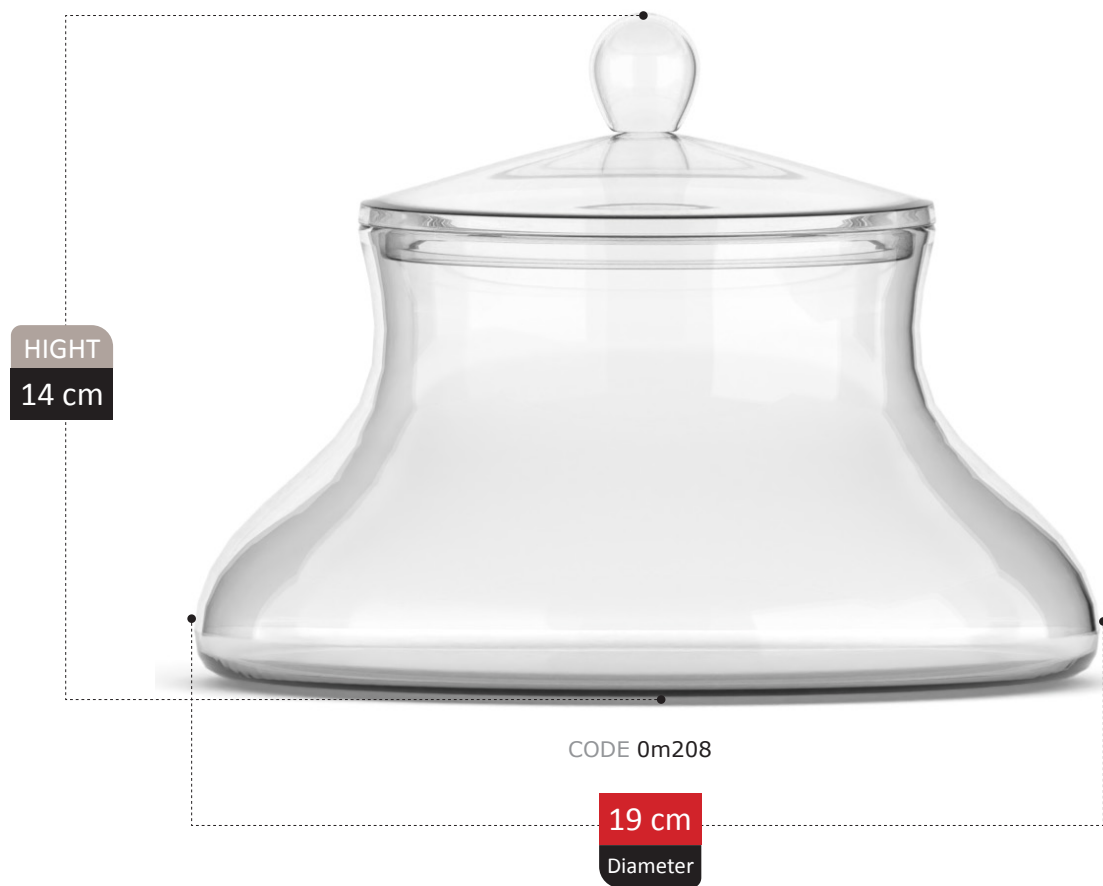

17 cm
Diameter

TASTE THE LUXURY

Elmasa Glassware

NEW
ARRIVAL

CATALDA

COLLECTION

NEW
ARRIVAL

NEW
ARRIVAL