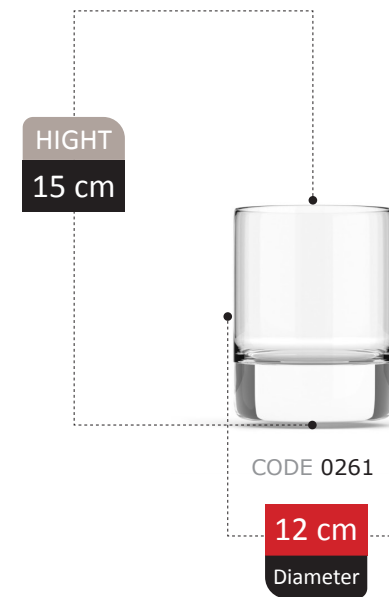

NERINA COLLECTION