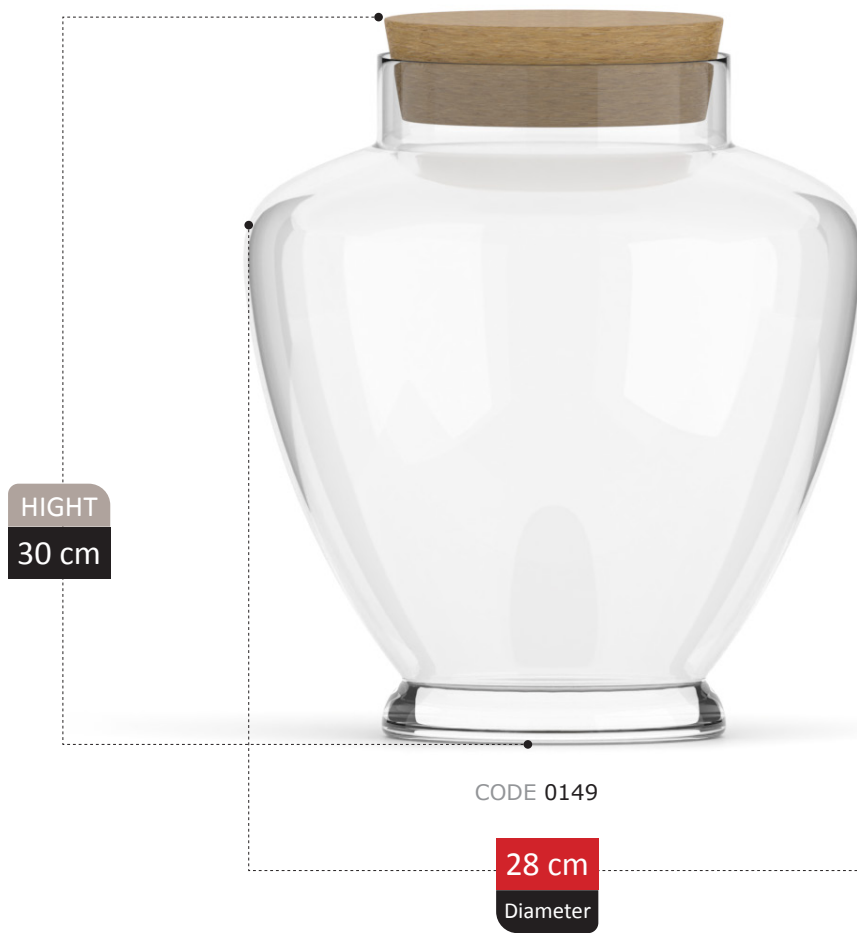

69

HIGHT
30 cm

CODE 0037

18 cm
Diameter

DELSHAD

COLLECTION

ALTAN COLLECTION

ELOISA