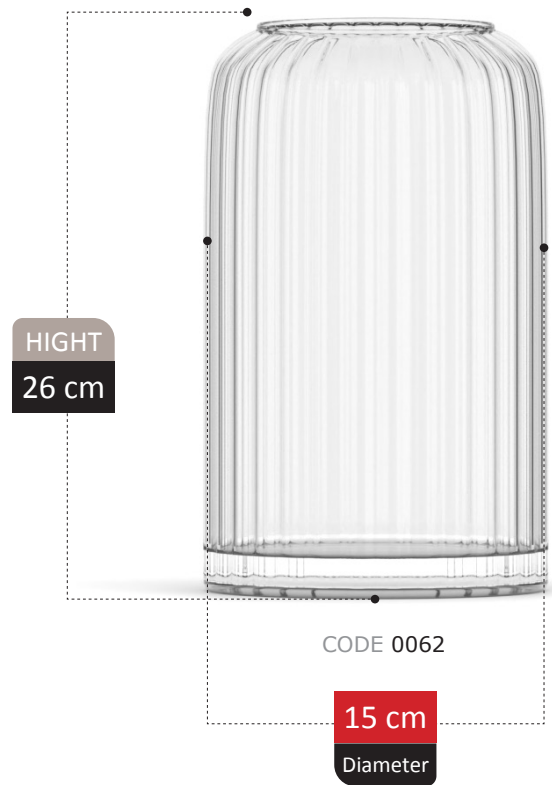

HIGHT
17 cm

CODE 0828

14 cm
Diameter

BERNA COLLECTION

HIGHT
19 cm

CODE 00m2

15 cm
Diameter

ZOLEN COLLECTION

195

HIGHT
37 cm

CODE 0859

33 cm
Diameter

MARIA COLLECTION

HIGHT
23 cm

CODE 4103

18 cm
Diameter

LERZAN COLLECTION

HIGHT
26 cm

CODE 4102

16 cm
Diameter

LUCETTA

COLLECTION

HIGHT
37 cm

CODE 0060

15 cm
Diameter

KATREN COLLECTION

VASE SCETION
Catalog 2023

223

HIGHT
20 cm

CODE 0m24

11 cm
Diameter

ECRIN COLLECTION