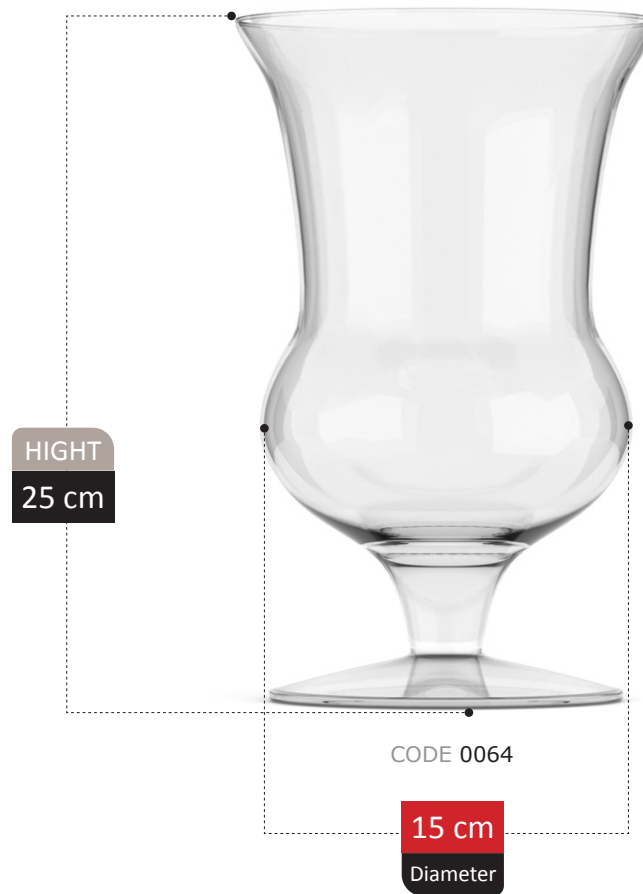

BOTTLE VASE SECTION
Catalog 2023

HIGHT
25 cm

CODE 0897

14 cm
Diameter

glass |

- glass **Vase**
- glass **Scatol**
- glass **Decoration**
- glass **Bottle**
- glass **Vessel**
- glass **food keeper**
- glassware

275

HIGHT
16 cm

CODE 0094

12 cm
Diameter

BICE COLLECTION

FOOTED SECTION
Catalog 2023

277

HIGHT
11 cm

CODE 0142

10 cm
Diameter

ROSA

COLLECTION

SMYCKA

Collection

LIA
COLLECTION

ASLY
Collection