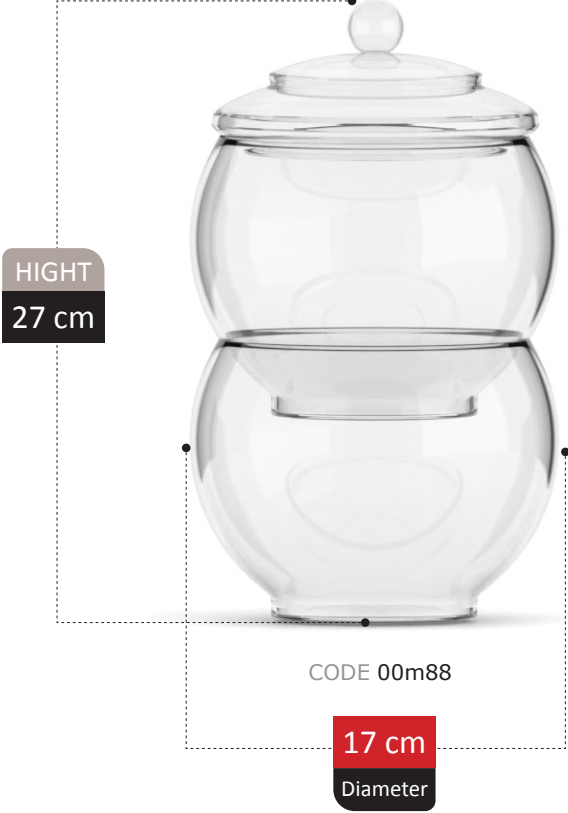

CLAUDIA COLLECTION