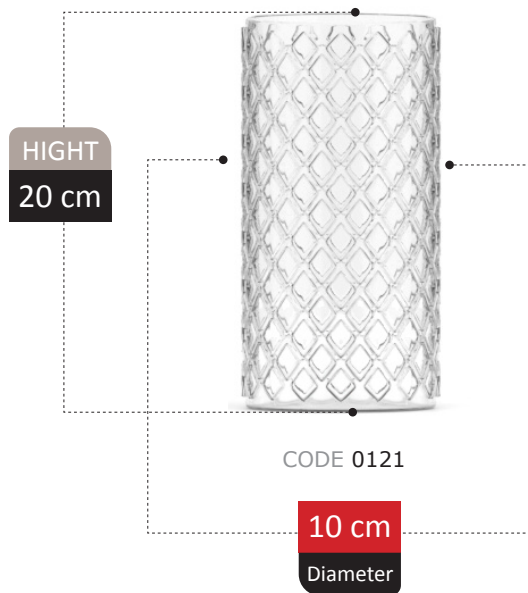

HIGHT
16 cm

CODE 0800

18 cm
Diameter

TALINA

COLLECTION

TOLIPYA COLLECTION

NERINA

COLLECTION

NERINA COLLECTION

NERINA COLLECTION

NERINA COLLECTION

VASE SCETION
Catalog 2023

NERINA COLLECTION

NERINA COLLECTION

BOTTLE VASE

ASENA COLLECTION

BINIZ COLLECTION

HIGHT
23 cm

CODE 0887

12 cm
Diameter

RANEM COLLECTION

253

BOTTLE VASE SECTION
Catalog 2023

HIGHT
20 cm