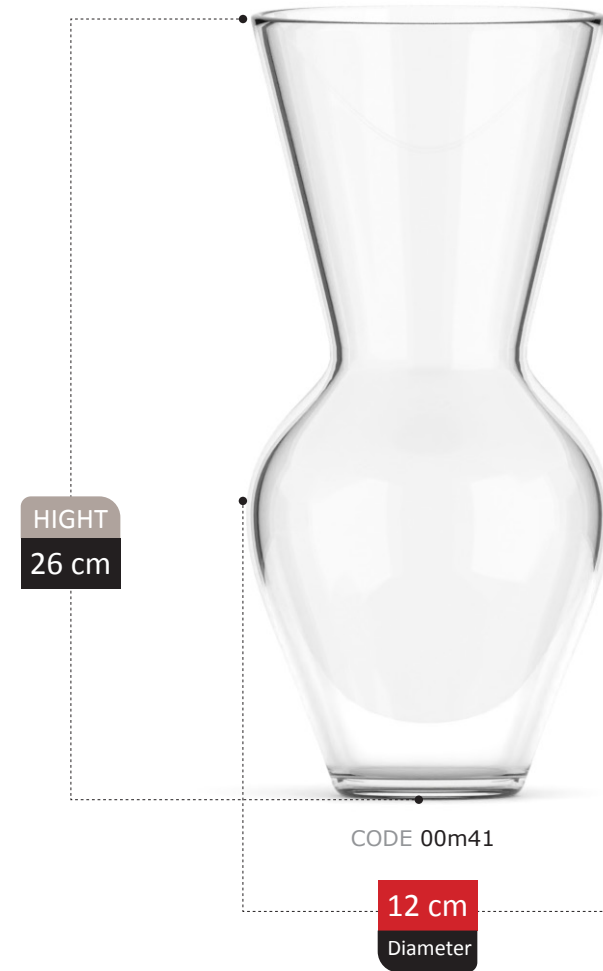

HIGHT
23 cm

CODE 4123

19 cm
Diameter

RANKEN COLLECTION

HIGHT
26 cm

CODE 0038

17 cm
Diameter

RENDA COLLECTION

JARENA COLLECTION

HIGHT
30 cm

CODE 4145

17 cm
Diameter

TERESA
COLLECTION

DANYA COLLECTION

HIGHT
26 cm

CODE 00m41

12 cm
Diameter

NOSIK COLLECTION

HIGHT
23 cm

CODE 0m12

18 cm
Diameter

BORKY COLLECTION

HIGHT
10 cm

CODE 00m40

9 cm
Diameter

CORONA COLLECTION

HIGHT
21 cm

CODE 0141

24 cm
Diameter

NERVEN COLLECTION

HUMA COLLECTION

HIGHT
17 cm