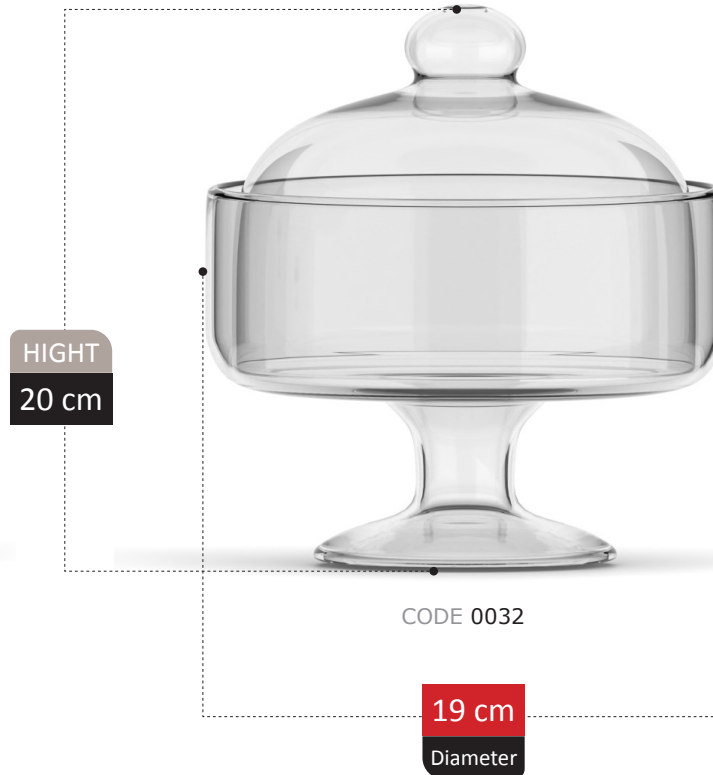

NEW
ARRIVAL

PIPPA COLLECTION

NEW
ARRIVAL

HIGHT
27 cm

CODE 00m71

19 cm
Diameter

LEONORA COLLECTION

NEW
ARRIVAL

NEW
ARRIVAL

ROSETTA COLLECTION

NEW
ARRIVAL

DIVINA COLLECTION

NEW
ARRIVAL

HIGHT
30 cm

CODE 0m208

19 cm
Diameter

HIGHT
30 cm

CODE 00M57

18 cm
Diameter

LINA COLLECTION

WHITNEY

COLLECTION

DEGO COLLECTION

BONBON JARS SECTION
Catalog 2023

69

HIGHT
30 cm

CODE 0037

18 cm
Diameter

DELSHAD

COLLECTION

ALTAN COLLECTION

ELOISA