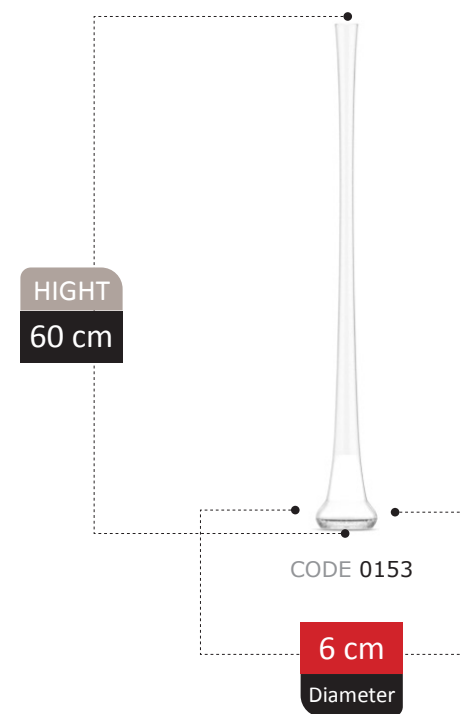

195

HIGHT
37 cm

CODE 0859

33 cm
Diameter

MARIA COLLECTION

HIGHT
23 cm

CODE 4103

18 cm
Diameter

BOYOK COLLECTION

COLLECTION

VASE SCETION
Catalog 2023

197

HIGHT
29 cm

CODE 0861

24 cm

Diameter

MATILDE COLLECTION

HIGHT
22 cm

CODE 4106

24 cm
Diameter

FINA COLLECTION

VASE SCETION
Catalog 2023

199

HIGHT
20 cm

CODE 0169

14 cm
Diameter

CATERINA COLLECTION

VALLEA COLLECTION

BORAK COLLECTION

HIGHT
21 cm

CODE 00m 21

12 cm
Diameter