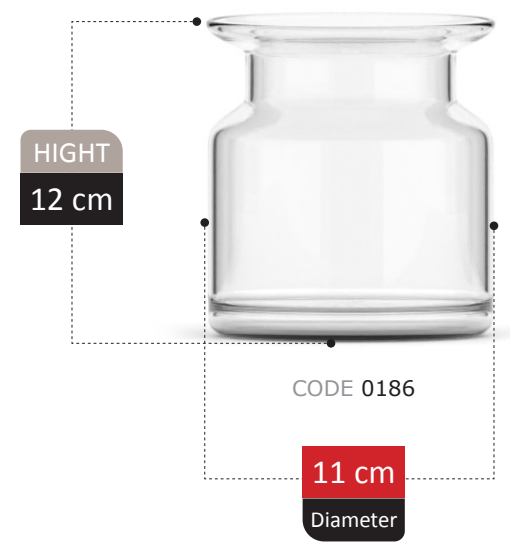

HIGHT
23 cm

CODE 4123

19 cm
Diameter

RANKEN COLLECTION

HIGHT
26 cm

CODE 0038

17 cm
Diameter

RENDA COLLECTION

DAMLA COLLECTION

HIGHT
21 cm

CODE 0244

15 cm
Diameter

BERRIN

COLLECTION

HIGHT
33 cm

CODE 0895

13 cm

Diameter

BONA COLLECTION

BONA COLLECTION

GRETA COLLECTION

HIGHT
14 cm

CODE 0185

15 cm
Diameter

HIGHT
12 cm

CODE 0186

11 cm
Diameter

SULAY COLLECTION

VASE SCETION
Catalog 2023

159

HIGHT
26 cm

CODE 4151