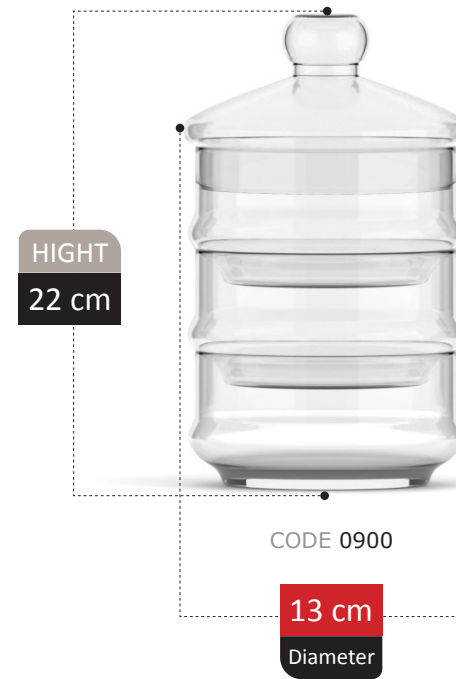

HIGHT
23 cm

CODE 4123

19 cm
Diameter

RANKEN COLLECTION

HIGHT
26 cm

CODE 0038

17 cm
Diameter

RENDA COLLECTION

HIGHT
30 cm

CODE 00M57

18 cm
Diameter

LINA COLLECTION

WHITNEY

COLLECTION

DEGO COLLECTION

BONBON JARS SECTION
Catalog 2023

69

HIGHT
30 cm

CODE 0037

18 cm
Diameter

DELSHAD

COLLECTION

ALTAN COLLECTION

ELOISA