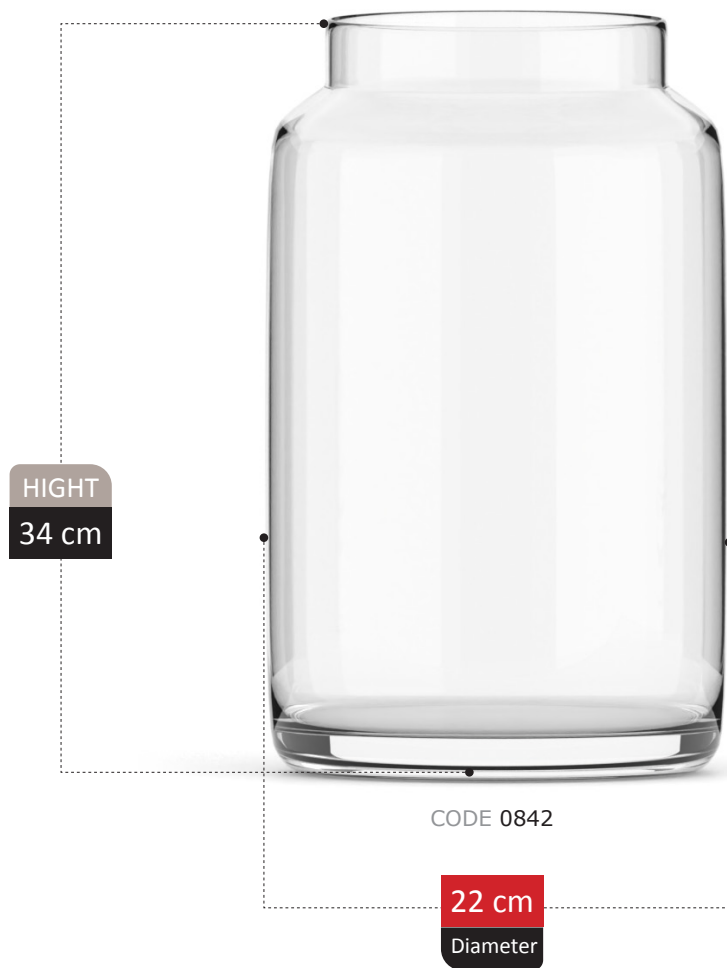

HIGHT
23 cm

CODE 4123

19 cm
Diameter

RANKEN COLLECTION

HIGHT
26 cm

CODE 0038

17 cm
Diameter

RENDA COLLECTION

DAMLA COLLECTION

HIGHT
21 cm

CODE 0244

15 cm
Diameter

BERRIN

COLLECTION

HIGHT
33 cm

CODE 0895

13 cm

Diameter

BONA COLLECTION

BONA COLLECTION

GRETA COLLECTION

HIGHT
14 cm

CODE 0185

15 cm
Diameter

12 cm
Diameter

HOOD COLLECTION

ASARYA COLLECTION

VASE SCETION
Catalog 2023

163

HIGHT
26 cm

CODE 00m9

13 cm
Diameter