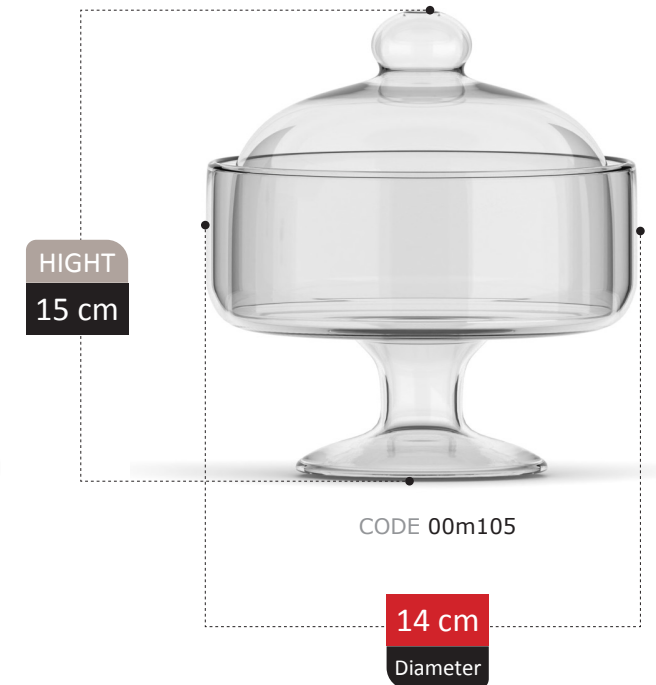

69

HIGHT
30 cm

CODE 0037

18 cm
Diameter

DELSHAD

COLLECTION

ALTAN COLLECTION

ELOISA