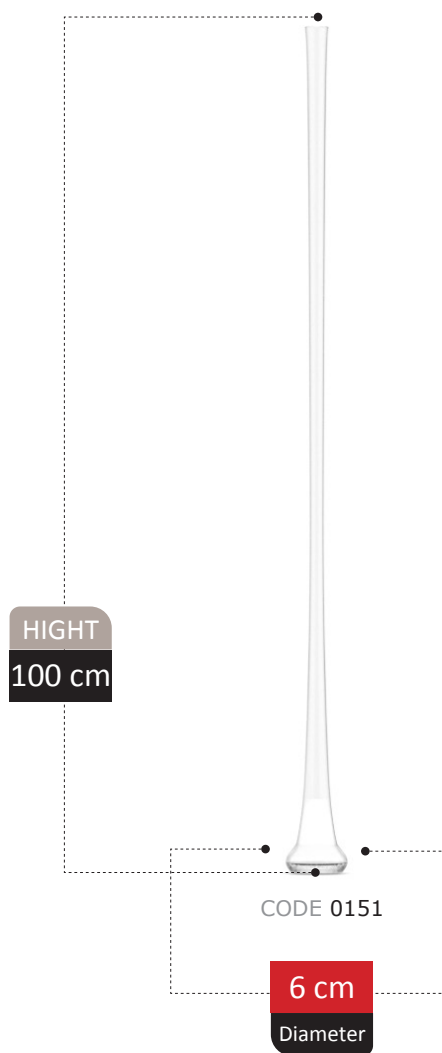

195

HIGHT
37 cm

CODE 0859

33 cm
Diameter

MARIA COLLECTION

HIGHT
23 cm

CODE 4103

18 cm
Diameter

BOYOK COLLECTION

COLLECTION

VASE SCETION
Catalog 2023

197

HIGHT
29 cm

CODE 0861

24 cm

Diameter

MATILDE COLLECTION

HIGHT
22 cm

CODE 4106

24 cm
Diameter

FINA COLLECTION

VASE SCETION
Catalog 2023

199

HIGHT
20 cm

CODE 0169

14 cm
Diameter

CATERINA COLLECTION

VALLEA COLLECTION

BORAK COLLECTION

HIGHT
21 cm

CODE 00m 21

12 cm
Diameter