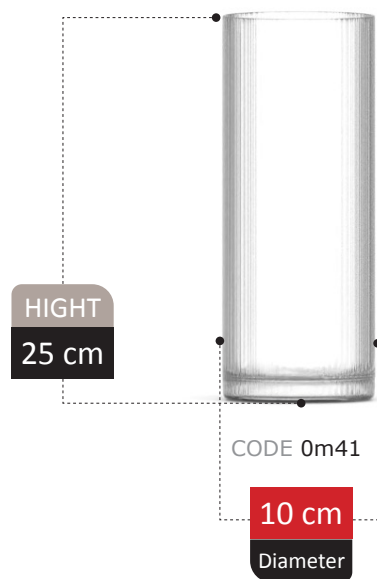

JOREQ COLLECTION

VASE SCETION
Catalog 2023

229

HIGHT
23 cm

CODE 00m43

13 cm

Diameter

ADOISA COLLECTION

HIGHT
16 cm

CODE 0800

18 cm
Diameter

TALINA

COLLECTION

TOLIPYA COLLECTION

NERINA

COLLECTION

BINIZ COLLECTION

HIGHT
23 cm

CODE 0887

12 cm
Diameter

RANEM COLLECTION

253

BOTTLE VASE SECTION
Catalog 2023

HIGHT
20 cm

BOTTLE VASE SECTION
Catalog 2023

HIGHT
25 cm

CODE 0897

14 cm
Diameter

glass |

- glass **Vase**
- glass **Scatol**
- glass **Decoration**
- glass **Bottle**
- glass **Vessel**
- glass **food keeper**
- glassware