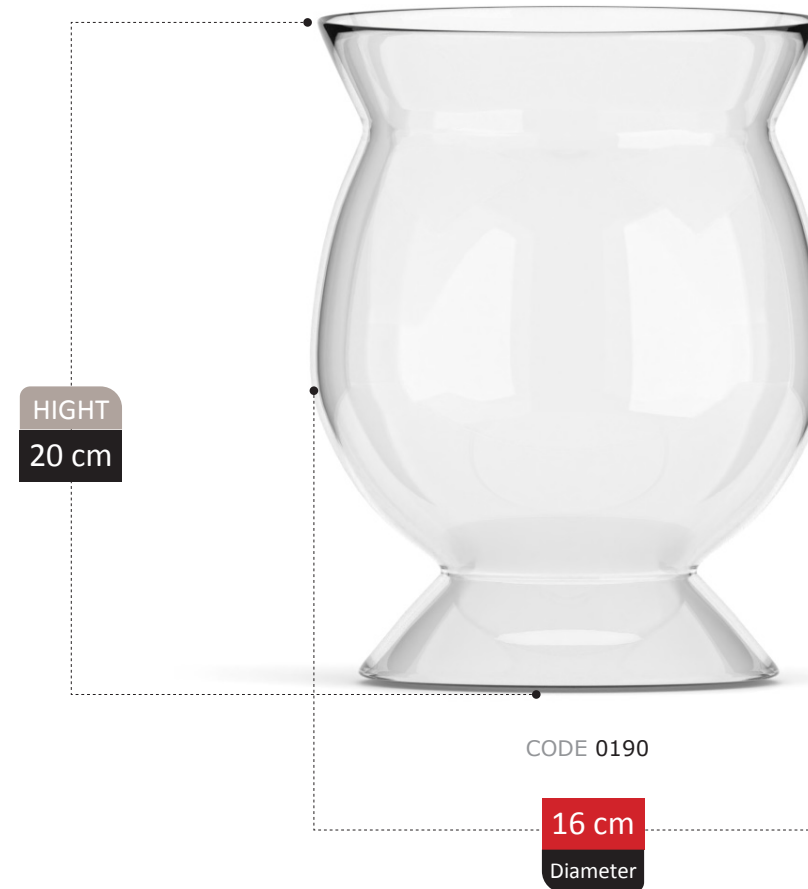

LERZAN COLLECTION

HIGHT
26 cm

CODE 4102

16 cm
Diameter

LUCETTA

COLLECTION

HIGHT
37 cm

CODE 0060

15 cm
Diameter

KATREN COLLECTION

VASE SCETION
Catalog 2023

223

HIGHT
20 cm

CODE 0m24

11 cm
Diameter

ECRIN COLLECTION