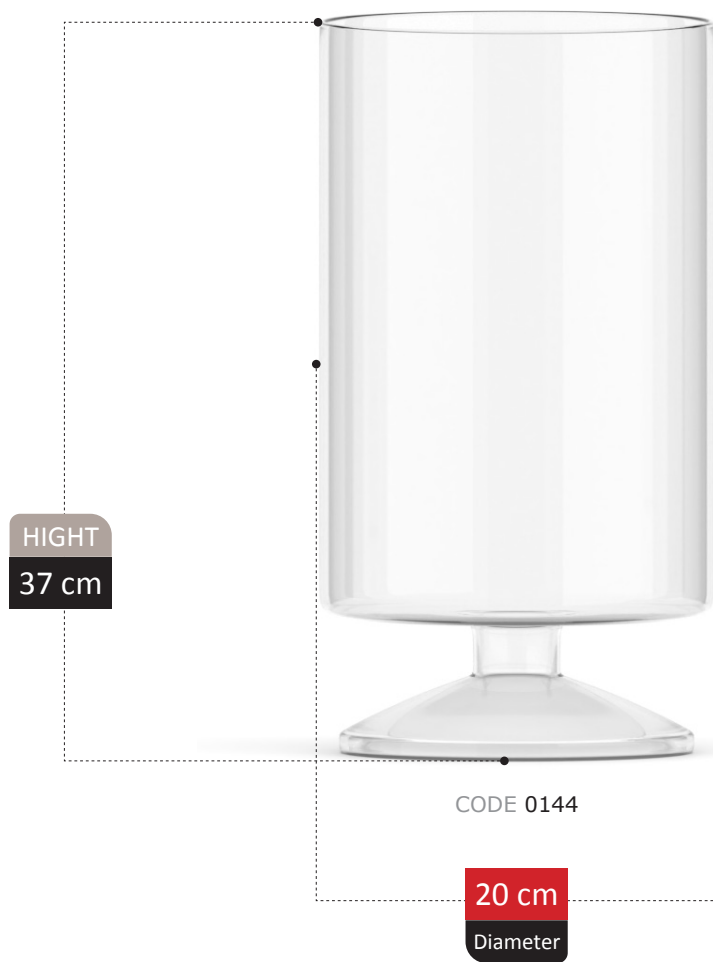

BOTTLE VASE SECTION
Catalog 2023

HIGHT
25 cm

CODE 0897

14 cm
Diameter

glass |

- glass **Vase**
- glass **Scatol**
- glass **Decoration**
- glass **Bottle**
- glass **Vessel**
- glass **food keeper**
- glassware

275

HIGHT
16 cm

CODE 0094

12 cm
Diameter

BICE COLLECTION

FOOTED SECTION
Catalog 2023

277

HIGHT
11 cm

CODE 0142

10 cm
Diameter

ROSA

COLLECTION

SMYCKA

Collection

LIA
COLLECTION

ASLY
Collection