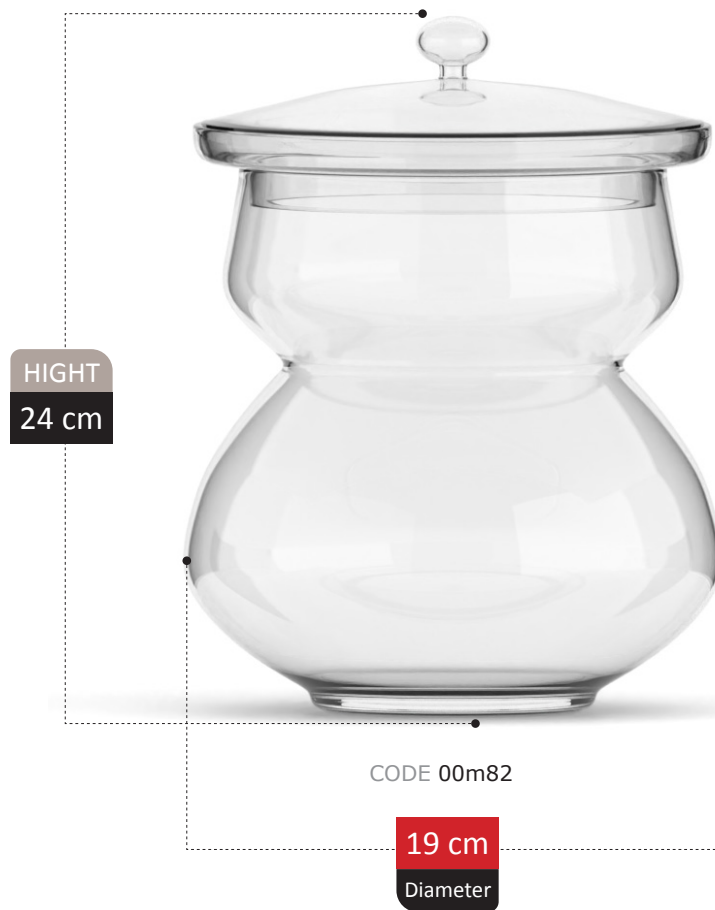

BONBON JARS SECTION
Catalog 2023

29

HIGHT
21 cm

CODE 00m72

18 cm
Diameter

SIENNA

COLLECTION

**NEW
ARRIVAL**

NEW
ARRIVAL

ROSETTA COLLECTION

NEW
ARRIVAL

DIVINA COLLECTION

NEW
ARRIVAL

HIGHT
30 cm

CODE 0m208

19 cm
Diameter