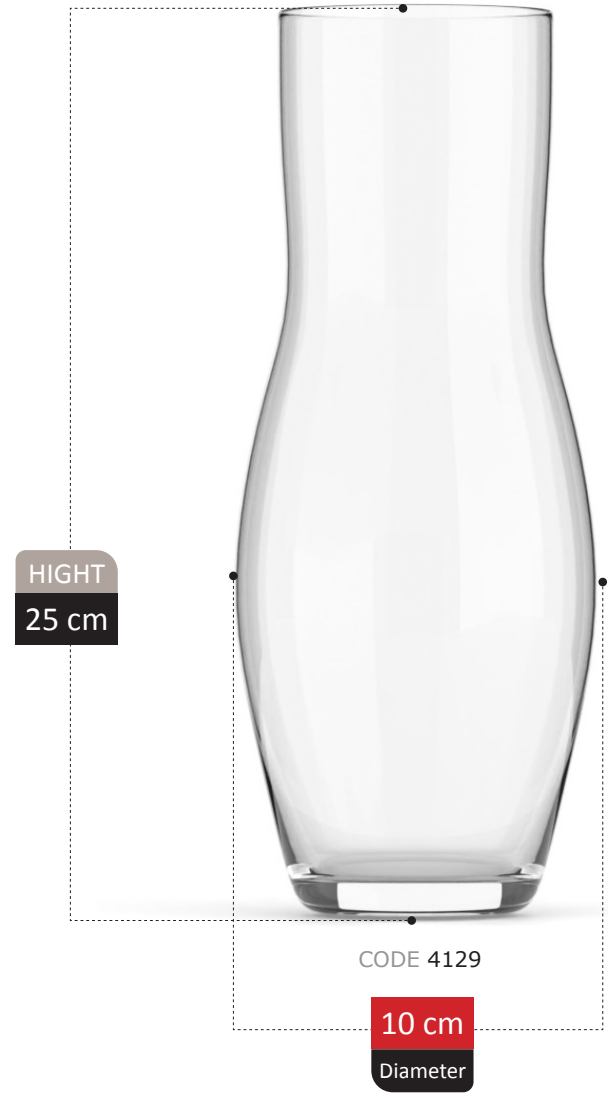

HIGHT
17 cm

CODE 0828

14 cm
Diameter

BERNA COLLECTION

HIGHT
19 cm

CODE 00m2

15 cm
Diameter

ZOLEN COLLECTION

VEGA COLLECTION

PRIMA

COLLECTION

VASE SCETION
Catalog 2023

109

HIGHT
25 cm

CODE 4114

11 cm
Diameter