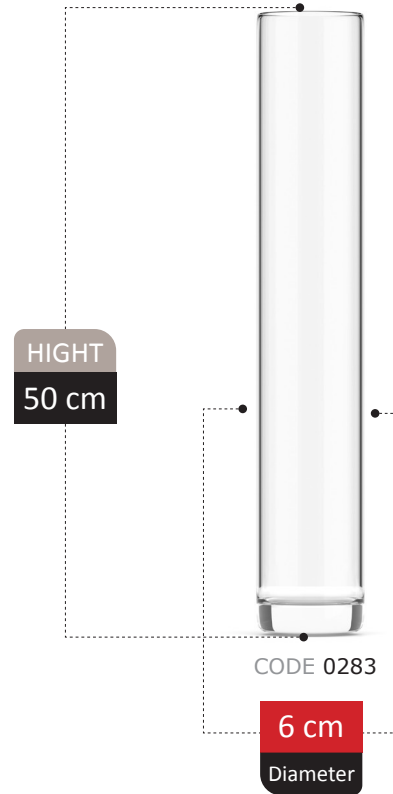

HIGHT
16 cm

CODE 0800

18 cm
Diameter

TALINA

COLLECTION

TOLIPYA COLLECTION

NERINA

COLLECTION

NERINA COLLECTION

NERINA COLLECTION

NERINA COLLECTION

VASE SCETION
Catalog 2023

NERINA COLLECTION

NERINA COLLECTION

BOTTLE VASE

ASENA COLLECTION

BINIZ COLLECTION

HIGHT
23 cm

CODE 0887

12 cm
Diameter

RANEM COLLECTION

253

BOTTLE VASE SECTION
Catalog 2023

HIGHT
20 cm

CODE 4115

11 cm
Diameter

HORMOZ COLLECTION

HIGHT
38 cm

CODE 4885

28 cm
Diameter

EJENA COLLECTION

HIGHT
25 cm