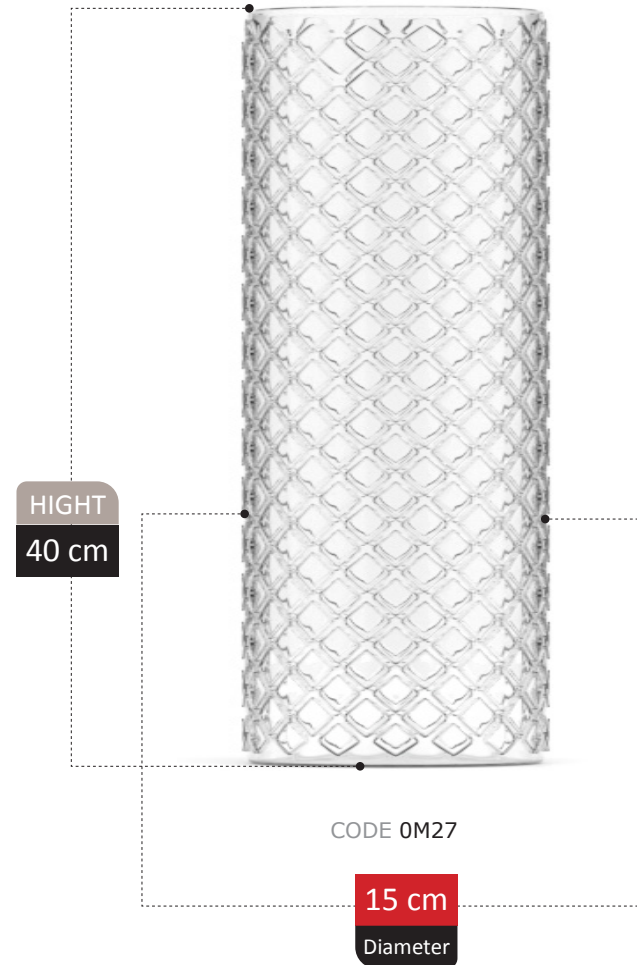

HIGHT
16 cm

CODE 0800

18 cm
Diameter

TALINA

COLLECTION

TOLIPYA COLLECTION

NERINA

COLLECTION

NERINA COLLECTION

NERINA COLLECTION

NERINA COLLECTION

VASE SCETION
Catalog 2023

NERINA COLLECTION

NERINA COLLECTION

BOTTLE VASE

ASENA COLLECTION

BINIZ COLLECTION

HIGHT
23 cm

CODE 0887

12 cm
Diameter

RANEM COLLECTION

253

BOTTLE VASE SECTION
Catalog 2023

HIGHT
20 cm

CODE 4115

11 cm
Diameter

HORMOZ COLLECTION

HIGHT
38 cm

CODE 4885

28 cm
Diameter

EJENA COLLECTION

HIGHT
25 cm