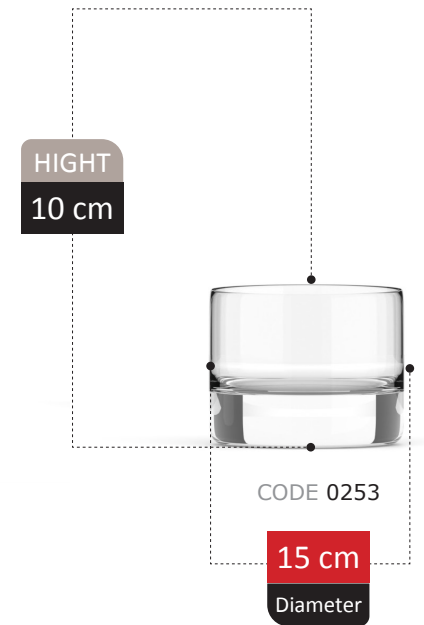

NERINA COLLECTION