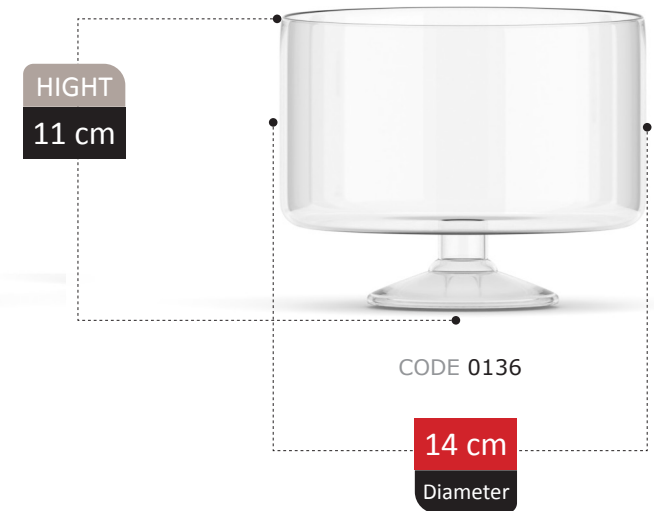

275

HIGHT
16 cm

CODE 0094

12 cm
Diameter

BICE COLLECTION

FOOTED SECTION
Catalog 2023

277

HIGHT
11 cm

CODE 0142

10 cm
Diameter

ROSA

COLLECTION

SMYCKA

Collection

LIA
COLLECTION

ASLY
Collection