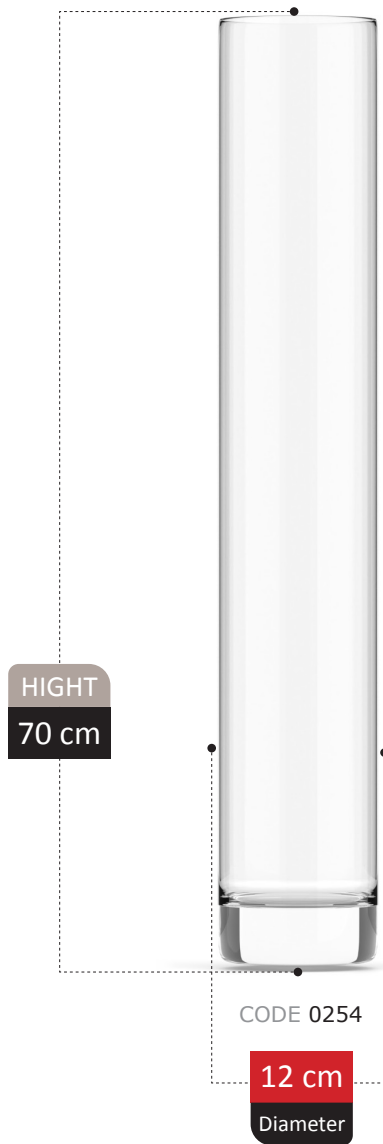

15 cm
Diameter

KATREN COLLECTION

VASE SCETION
Catalog 2023

223

HIGHT
20 cm

CODE 0m24

11 cm
Diameter

ECRIN COLLECTION

JOREQ COLLECTION

VASE SCETION
Catalog 2023

229

HIGHT
23 cm

CODE 00m43

13 cm

Diameter

ADOISA COLLECTION

HIGHT
16 cm

CODE 0800

18 cm
Diameter

TALINA

COLLECTION

TOLIPYA COLLECTION

NERINA

COLLECTION

NERINA COLLECTION

NERINA COLLECTION

NERINA COLLECTION

VASE SCETION
Catalog 2023

NERINA COLLECTION

NERINA COLLECTION

BOTTLE VASE

ASENA COLLECTION