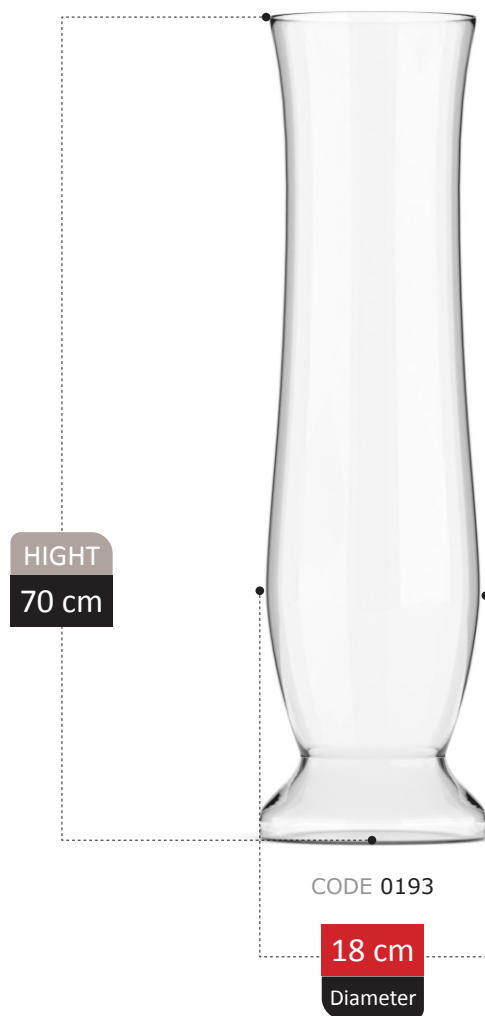

12 cm
Diameter

HOOD COLLECTION

ASARYA COLLECTION

VASE SCETION
Catalog 2023

163

HIGHT
26 cm

CODE 00m9

13 cm
Diameter

JARENA COLLECTION

HIGHT
30 cm

CODE 4145

17 cm
Diameter

TERESA
COLLECTION

DANYA COLLECTION

HIGHT
26 cm

CODE 00m41

12 cm
Diameter

NOSIK COLLECTION

HIGHT
23 cm

CODE 0m12

18 cm
Diameter

BORKY COLLECTION

HIGHT
10 cm

CODE 00m40

9 cm
Diameter

CORONA COLLECTION

HIGHT
21 cm

CODE 0141

24 cm
Diameter

NERVEN COLLECTION

HUMA COLLECTION

HIGHT
17 cm