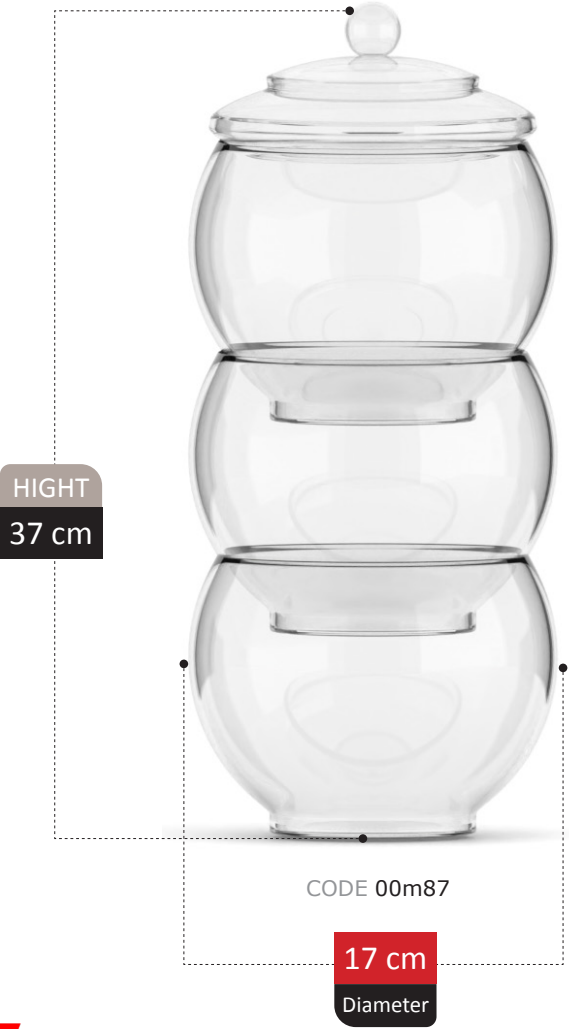

CLAUDIA COLLECTION