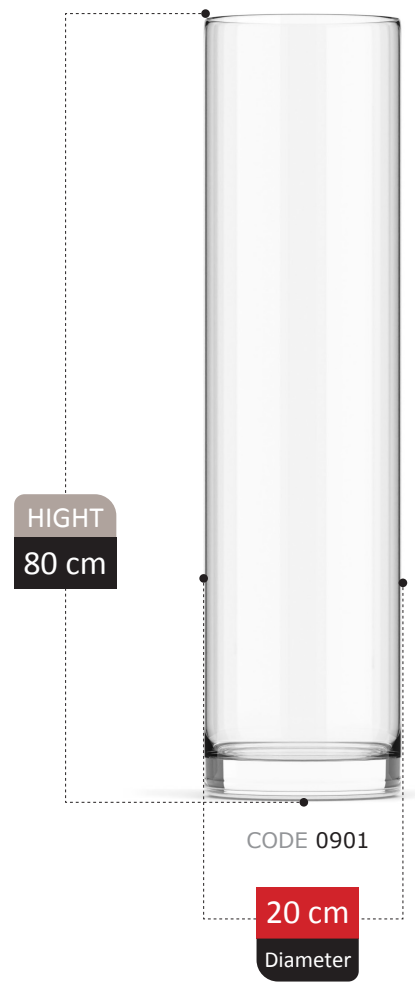

15 cm
Diameter

KATREN COLLECTION

VASE SCETION
Catalog 2023

223

HIGHT
20 cm

CODE 0m24

11 cm
Diameter

ECRIN COLLECTION

JOREQ COLLECTION

VASE SCETION
Catalog 2023

229

HIGHT
23 cm

CODE 00m43

13 cm

Diameter

ADOISA COLLECTION

HIGHT
16 cm

CODE 0800

18 cm
Diameter

TALINA

COLLECTION

TOLIPYA COLLECTION

NERINA

COLLECTION