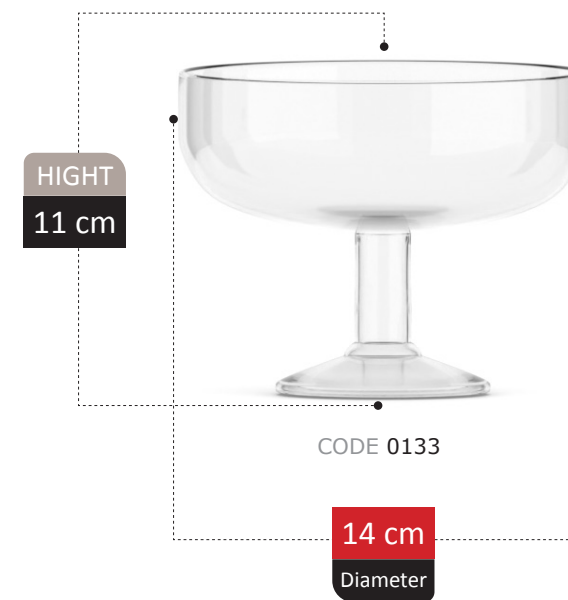

BOTTLE VASE SECTION
Catalog 2023

HIGHT
25 cm

CODE 0897

14 cm
Diameter

glass |

- glass **Vase**
- glass **Scatol**
- glass **Decoration**
- glass **Bottle**
- glass **Vessel**
- glass **food keeper**
- glassware

www.elmasaglass.com

BIRAY COLLECTION

HIGHT
41 cm

CODE 0M30

18 cm
Diameter

FOOTED

ITTALA COLLECTION

HIGHT
16 cm

275

HIGHT
16 cm

CODE 0094

12 cm
Diameter

BICE COLLECTION

FOOTED SECTION
Catalog 2023

277

HIGHT
11 cm

CODE 0142

10 cm
Diameter

ROSA

COLLECTION

SMYCKA

Collection

LIA
COLLECTION

ASLY
Collection