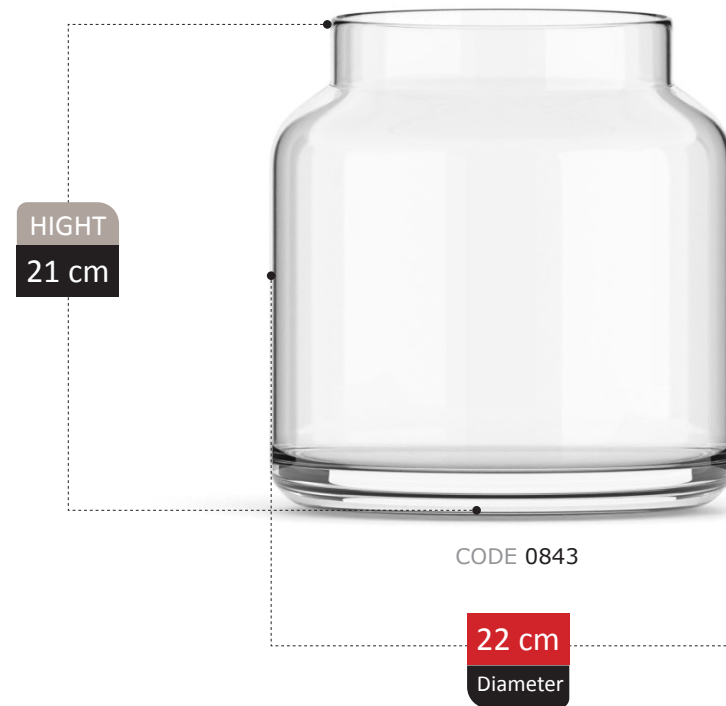

HIGHT
23 cm

CODE 4123

19 cm
Diameter

RANKEN COLLECTION

HIGHT
26 cm

CODE 0038

17 cm
Diameter

RENDA COLLECTION

DAMLA COLLECTION

HIGHT
21 cm

CODE 0244

15 cm
Diameter

BERRIN

COLLECTION

HIGHT
33 cm

CODE 0895

13 cm

Diameter

BONA COLLECTION

BONA COLLECTION

GRETA COLLECTION

HIGHT
14 cm

CODE 0185

15 cm
Diameter