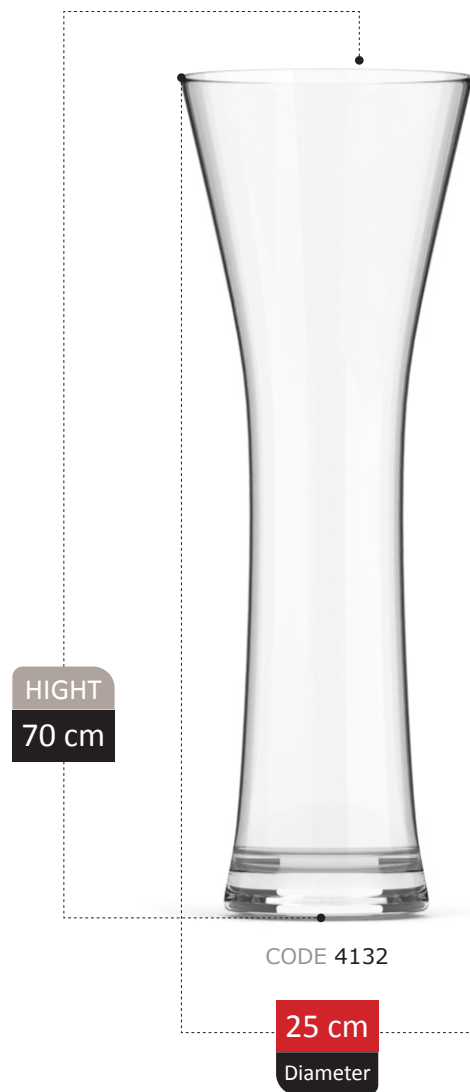

HIGHT
23 cm

CODE 4123

19 cm
Diameter

RANKEN COLLECTION

HIGHT
26 cm

CODE 0038

17 cm
Diameter

RENDA COLLECTION

VOLER COLLECTION

HIGHT
26 cm

CODE 00m5

14 cm
Diameter

NERSYA COLLECTION

ZELMIRA

COLLECTION

ZELMIRA COLLECTION

DAMLA COLLECTION

HIGHT
21 cm

CODE 0244

15 cm
Diameter

BERRIN

COLLECTION

HIGHT
33 cm

CODE 0895