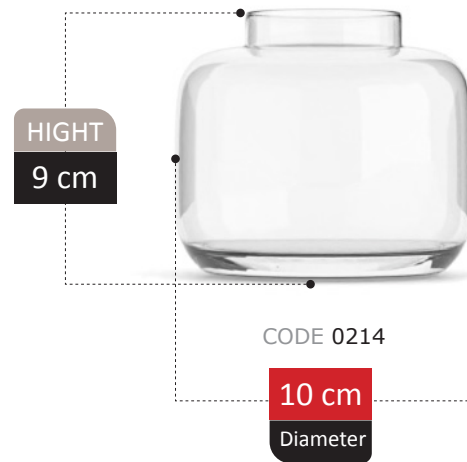

NEW
ARRIVAL

ROSETTA COLLECTION

NEW
ARRIVAL

DIVINA COLLECTION

NEW
ARRIVAL

HIGHT
30 cm

CODE 0m208

19 cm
Diameter

HIGHT
23 cm

CODE 4123

19 cm
Diameter

RANKEN COLLECTION

HIGHT
26 cm

CODE 0038

17 cm
Diameter

RENDA COLLECTION

DAMLA COLLECTION

HIGHT
21 cm

CODE 0244

15 cm
Diameter

BERRIN

COLLECTION

HIGHT
33 cm

CODE 0895

13 cm

Diameter

BONA COLLECTION

BONA COLLECTION

GRETA COLLECTION

HIGHT
14 cm

CODE 0185

15 cm
Diameter