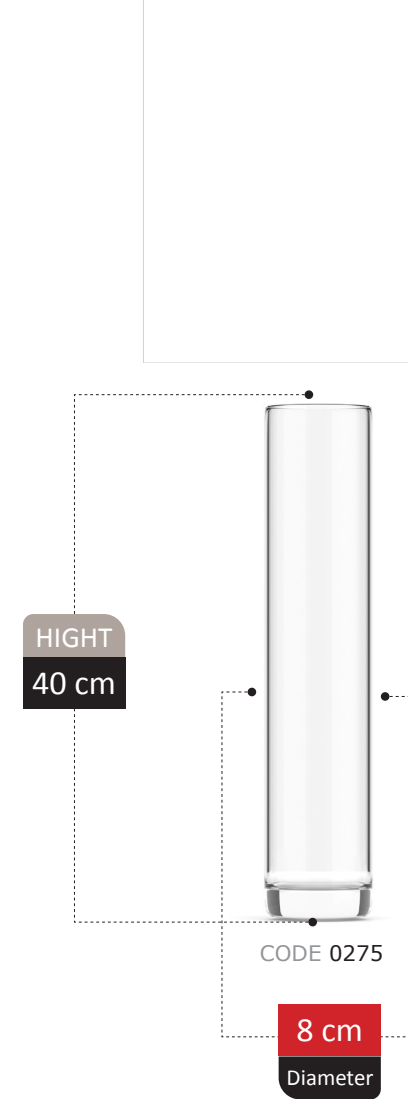

15 cm
Diameter

KATREN COLLECTION

VASE SCETION
Catalog 2023

223

HIGHT
20 cm

CODE 0m24

11 cm
Diameter

ECRIN COLLECTION

HIGHT
16 cm

CODE 0800

18 cm
Diameter

TALINA

COLLECTION

TOLIPYA COLLECTION

NERINA

COLLECTION

NERINA COLLECTION

NERINA COLLECTION

NERINA COLLECTION

VASE SCETION
Catalog 2023

NERINA COLLECTION

NERINA COLLECTION

BOTTLE VASE

ASENA COLLECTION

BINIZ COLLECTION

HIGHT
23 cm

CODE 0887

12 cm
Diameter

RANEM COLLECTION

253

BOTTLE VASE SECTION
Catalog 2023

HIGHT
20 cm