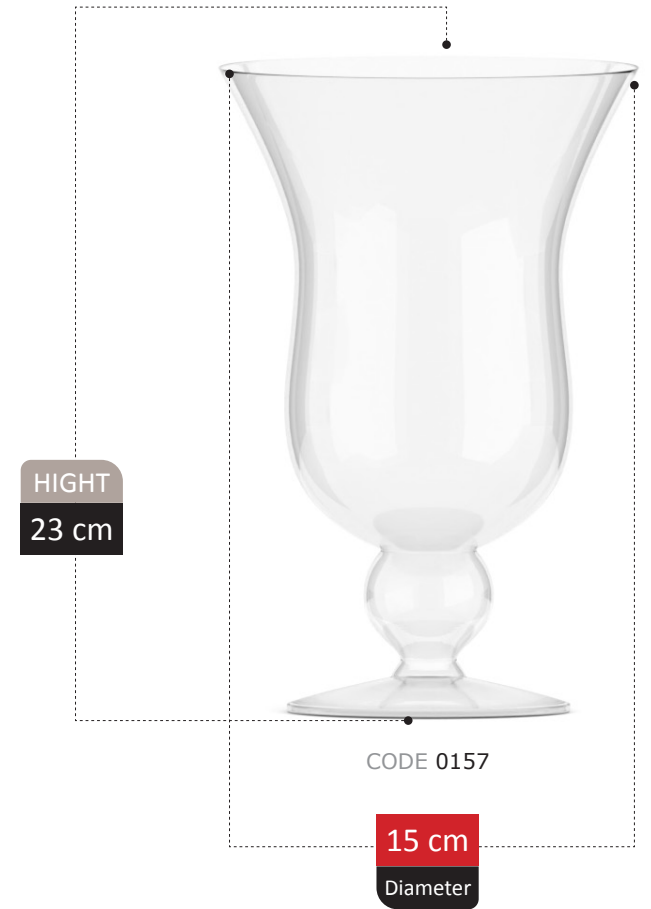

BOTTLE VASE SECTION
Catalog 2023

HIGHT
25 cm

CODE 0897

14 cm
Diameter

glass |

- glass **Vase**
- glass **Scatol**
- glass **Decoration**
- glass **Bottle**
- glass **Vessel**
- glass **food keeper**
- glassware

www.elmasaglass.com

BIRAY COLLECTION

HIGHT
41 cm

CODE 0M30

18 cm
Diameter

FOOTED

ITTALA COLLECTION

HIGHT
16 cm

CODE 0099

11 cm
Diameter

ALESSIA

COLLECTION

DEEM

COLLECTION

BRIA COLLECTION

FOOTED SECTION
Catalog 2023

275

HIGHT
16 cm

CODE 0094

12 cm
Diameter

BICE COLLECTION

FOOTED SECTION
Catalog 2023

277

HIGHT
11 cm