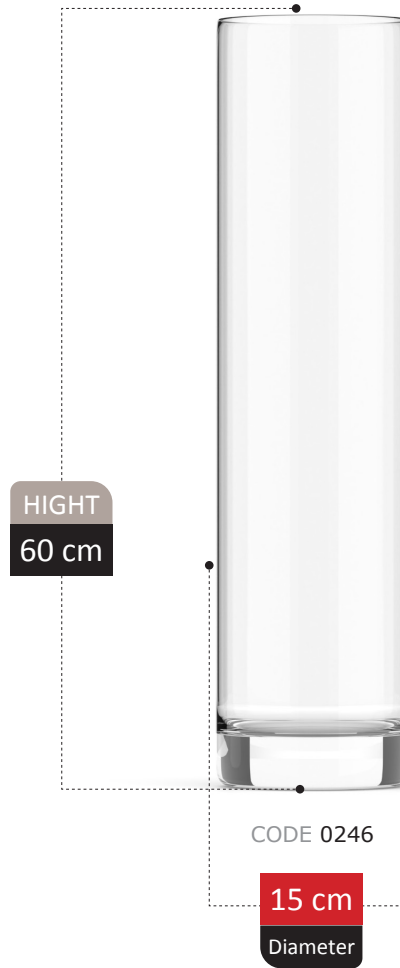

15 cm
Diameter

KATREN COLLECTION

VASE SCETION
Catalog 2023

223

HIGHT
20 cm

CODE 0m24

11 cm
Diameter

ECRIN COLLECTION

JOREQ COLLECTION

VASE SCETION
Catalog 2023

229

HIGHT
23 cm

CODE 00m43

13 cm

Diameter

ADOISA COLLECTION

HIGHT
16 cm

CODE 0800

18 cm
Diameter

TALINA

COLLECTION

TOLIPYA COLLECTION

NERINA

COLLECTION

NERINA COLLECTION

NERINA COLLECTION

NERINA COLLECTION

VASE SCETION
Catalog 2023

NERINA COLLECTION

NERINA COLLECTION

BOTTLE VASE

ASENA COLLECTION