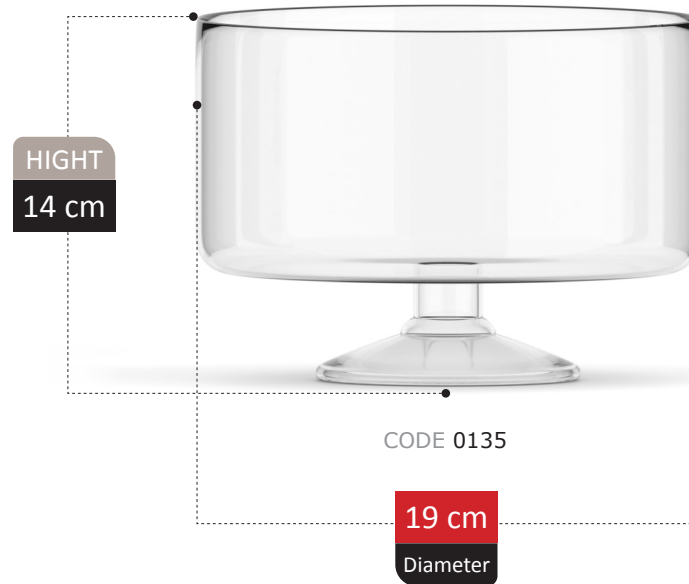

275

HIGHT
16 cm

CODE 0094

12 cm
Diameter

BICE COLLECTION

FOOTED SECTION
Catalog 2023

277

HIGHT
11 cm

CODE 0142

10 cm
Diameter

ROSA

COLLECTION

SMYCKA

Collection

LIA
COLLECTION

ASLY
Collection