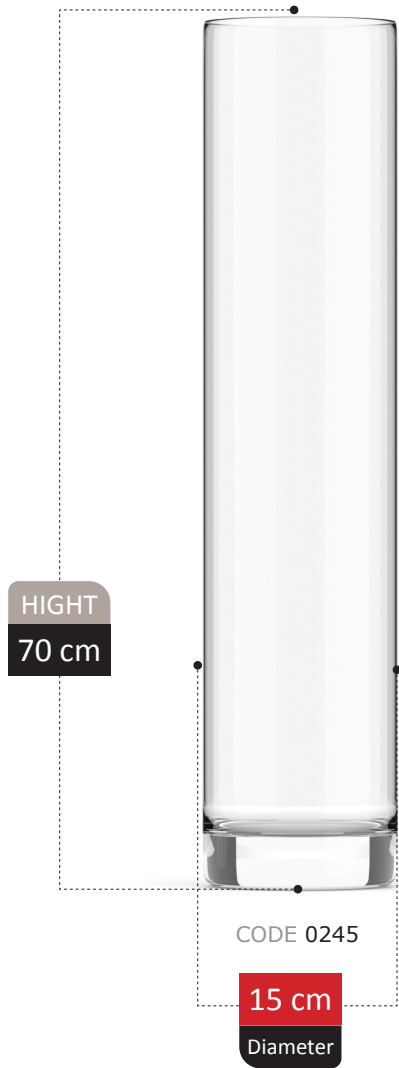

15 cm
Diameter

KATREN COLLECTION

VASE SCETION
Catalog 2023

223

HIGHT
20 cm

CODE 0m24

11 cm
Diameter

ECRIN COLLECTION

JOREQ COLLECTION

VASE SCETION
Catalog 2023

229

HIGHT
23 cm

CODE 00m43

13 cm

Diameter

ADOISA COLLECTION

HIGHT
16 cm

CODE 0800

18 cm
Diameter

TALINA

COLLECTION

TOLIPYA COLLECTION

NERINA

COLLECTION