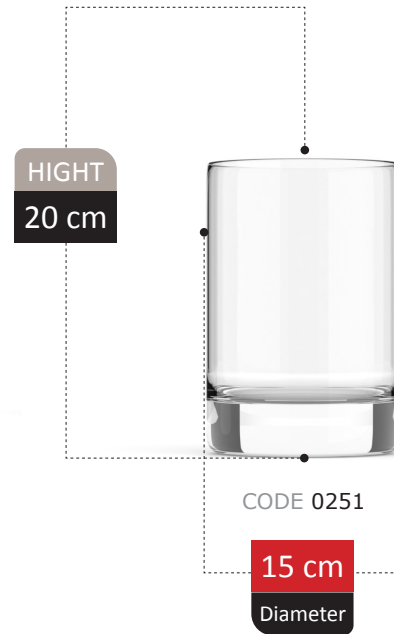

NERINA COLLECTION