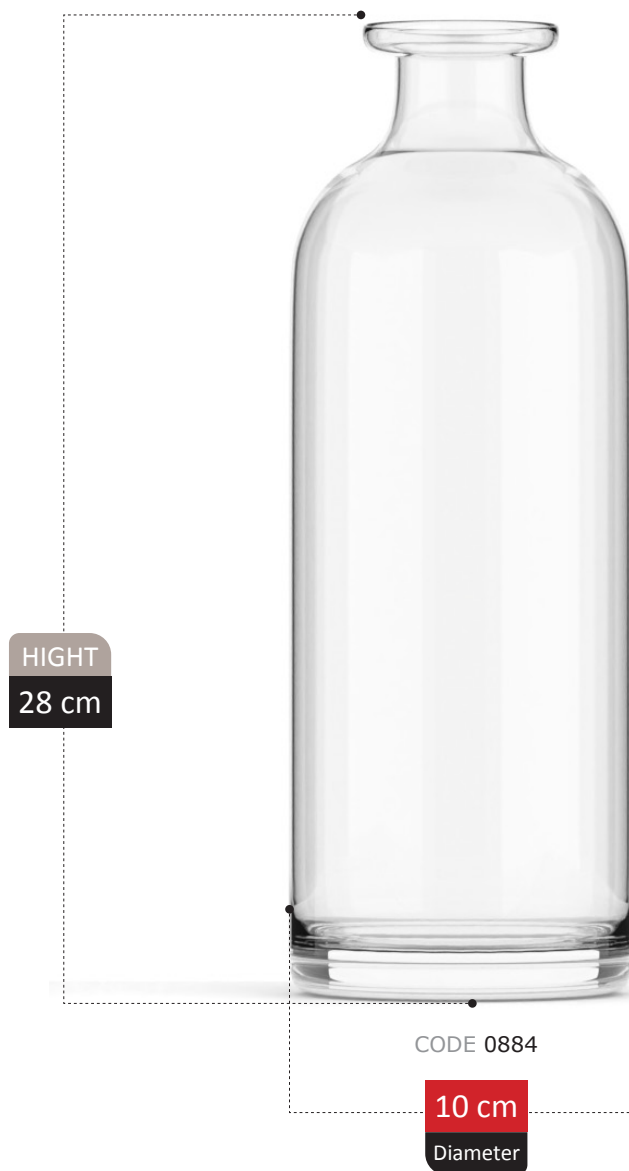

HIGHT
16 cm

CODE 0800

18 cm
Diameter

TALINA

COLLECTION

TOLIPYA COLLECTION

NERINA

COLLECTION

NERINA COLLECTION

NERINA COLLECTION

NERINA COLLECTION

VASE SCETION
Catalog 2023

NERINA COLLECTION

NERINA COLLECTION

BOTTLE VASE

ASENA COLLECTION

BINIZ COLLECTION

HIGHT
23 cm

CODE 0887

12 cm
Diameter

RANEM COLLECTION

253

BOTTLE VASE SECTION
Catalog 2023

HIGHT
20 cm