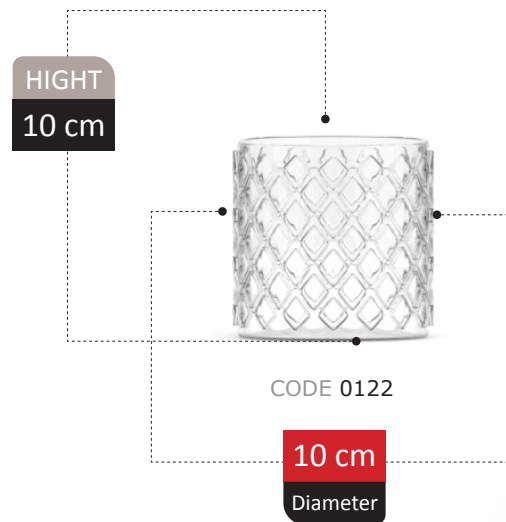

HIGHT
16 cm

CODE 0800

18 cm
Diameter

TALINA

COLLECTION

TOLIPYA COLLECTION

NERINA

COLLECTION

NERINA COLLECTION

NERINA COLLECTION

NERINA COLLECTION

VASE SCETION
Catalog 2023

NERINA COLLECTION

NERINA COLLECTION

BOTTLE VASE

ASENA COLLECTION

BINIZ COLLECTION

HIGHT
23 cm

CODE 0887

12 cm
Diameter

RANEM COLLECTION

253

BOTTLE VASE SECTION
Catalog 2023

HIGHT
20 cm