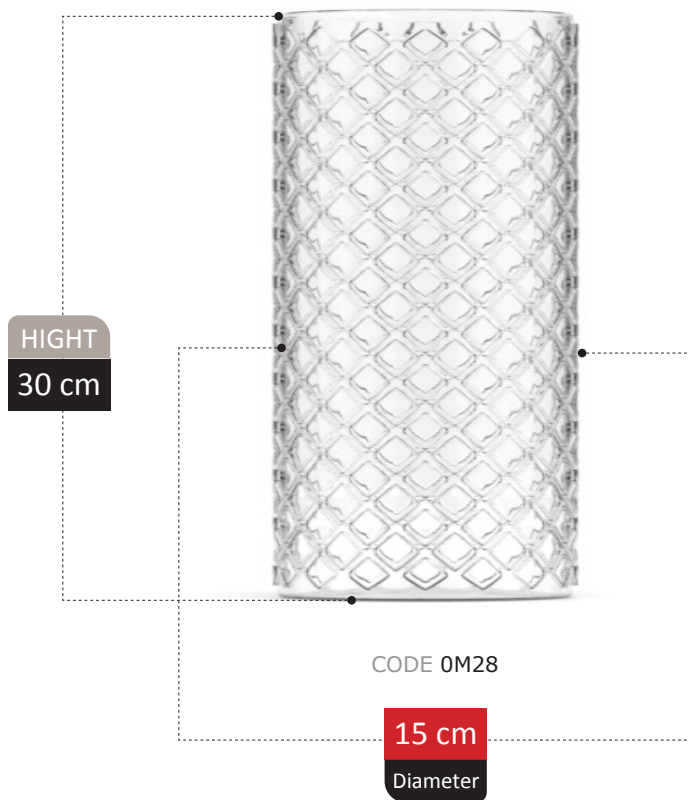

HIGHT
16 cm

CODE 0800

18 cm
Diameter

TALINA

COLLECTION

TOLIPYA COLLECTION

NERINA

COLLECTION

NERINA COLLECTION

NERINA COLLECTION

NERINA COLLECTION

VASE SCETION
Catalog 2023

NERINA COLLECTION

NERINA COLLECTION

BOTTLE VASE

ASENA COLLECTION

BINIZ COLLECTION

HIGHT
23 cm

CODE 0887

12 cm
Diameter

RANEM COLLECTION

253

BOTTLE VASE SECTION
Catalog 2023

HIGHT
20 cm

CODE 4115

11 cm
Diameter

HORMOZ COLLECTION

HIGHT
38 cm

CODE 4885

28 cm
Diameter

EJENA COLLECTION

HIGHT
25 cm