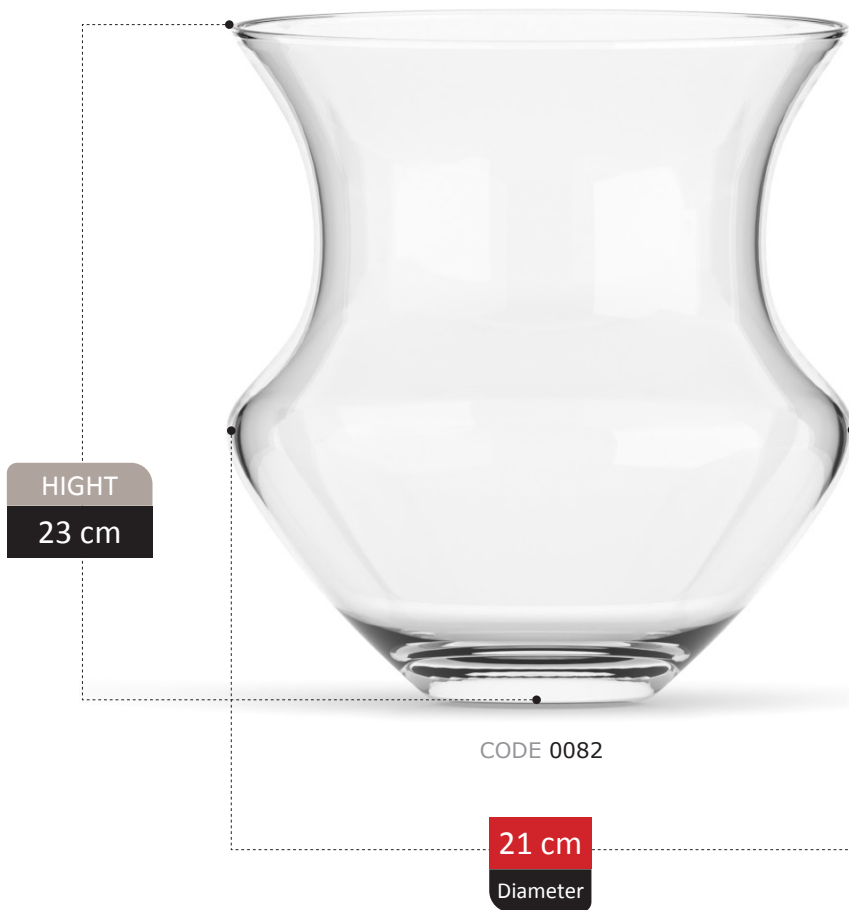

HIGHT
23 cm

CODE 4123

19 cm
Diameter

RANKEN COLLECTION

HIGHT
26 cm

CODE 0038

17 cm
Diameter

RENDA COLLECTION

12 cm
Diameter

NOSIK COLLECTION

HIGHT
23 cm

CODE 0m12

18 cm
Diameter

BORKY COLLECTION

HIGHT
10 cm

CODE 00m40

9 cm
Diameter

CORONA COLLECTION

HIGHT
21 cm

CODE 0141

24 cm
Diameter

NERVEN COLLECTION

HUMA COLLECTION

HIGHT
17 cm

CODE 0851

24 cm
Diameter

LUJO
COLLECTION

CLIO COLLECTION

HIGHT
22 cm

CODE 0160

18 cm
Diameter

DILETTA COLLECTION