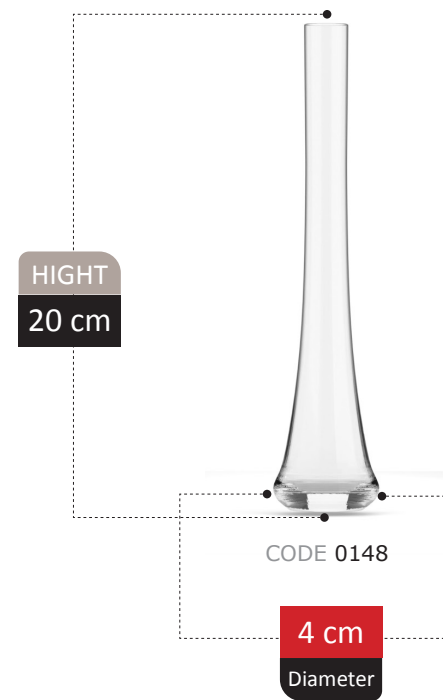

195

HIGHT
37 cm

CODE 0859

33 cm
Diameter

MARIA COLLECTION

HIGHT
23 cm

CODE 4103

18 cm
Diameter

BOYOK COLLECTION

COLLECTION

VASE SCETION
Catalog 2023

197

HIGHT
29 cm

CODE 0861

24 cm

Diameter

MATILDE COLLECTION

HIGHT
22 cm

CODE 4106

24 cm
Diameter

FINA COLLECTION

VASE SCETION
Catalog 2023

199

HIGHT
20 cm

CODE 0169

14 cm
Diameter

CATERINA COLLECTION

VALLEA COLLECTION

BORAK COLLECTION

HIGHT
21 cm

CODE 00m 21

12 cm
Diameter