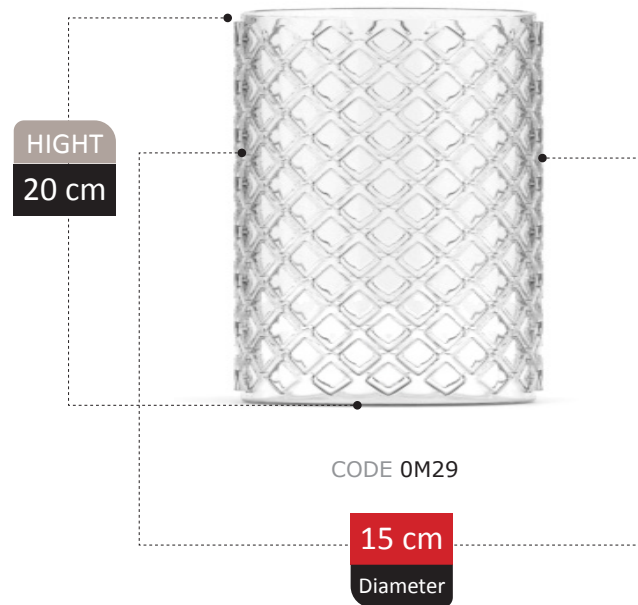

HIGHT
16 cm

CODE 0800

18 cm
Diameter

TALINA

COLLECTION

TOLIPYA COLLECTION

NERINA

COLLECTION

NERINA COLLECTION

NERINA COLLECTION

NERINA COLLECTION

VASE SCETION
Catalog 2023

NERINA COLLECTION

NERINA COLLECTION

BOTTLE VASE

ASENA COLLECTION

BINIZ COLLECTION

HIGHT
23 cm

CODE 0887

12 cm
Diameter

RANEM COLLECTION

253

BOTTLE VASE SECTION
Catalog 2023

HIGHT
20 cm