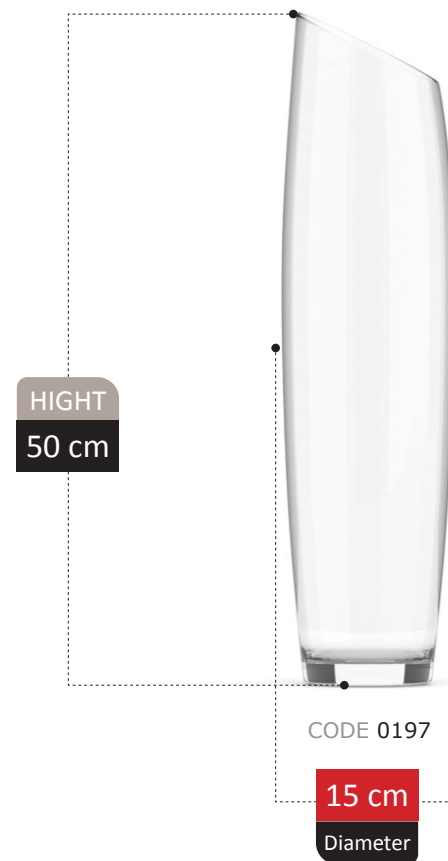

HIGHT
23 cm

CODE 4123

19 cm
Diameter

RANKEN COLLECTION

HIGHT
26 cm

CODE 0038

17 cm
Diameter

RENDA COLLECTION

13 cm

Diameter

BONA COLLECTION

BONA COLLECTION

GRETA COLLECTION

HIGHT
14 cm

CODE 0185

15 cm
Diameter

HIGHT
12 cm

CODE 0186

11 cm
Diameter

SULAY COLLECTION

VASE SCETION
Catalog 2023

159

HIGHT
26 cm

CODE 4151

12 cm
Diameter

HOOD COLLECTION

ASARYA COLLECTION

VASE SCETION
Catalog 2023

163

HIGHT
26 cm

CODE 00m9

13 cm
Diameter