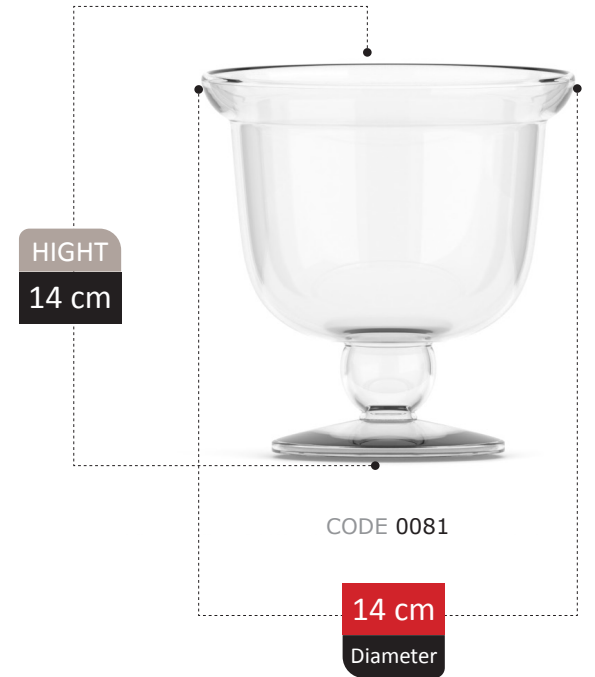

BOTTLE VASE SECTION
Catalog 2023

HIGHT
25 cm

CODE 0897

14 cm
Diameter

glass |

- glass **Vase**
- glass **Scatol**
- glass **Decoration**
- glass **Bottle**
- glass **Vessel**
- glass **food keeper**
- glassware

www.elmasaglass.com

BIRAY COLLECTION

HIGHT
41 cm

CODE 0M30

18 cm
Diameter

FOOTED

ITTALA COLLECTION

HIGHT
16 cm

275

HIGHT
16 cm

CODE 0094

12 cm
Diameter

BICE COLLECTION

FOOTED SECTION
Catalog 2023

277

HIGHT
11 cm