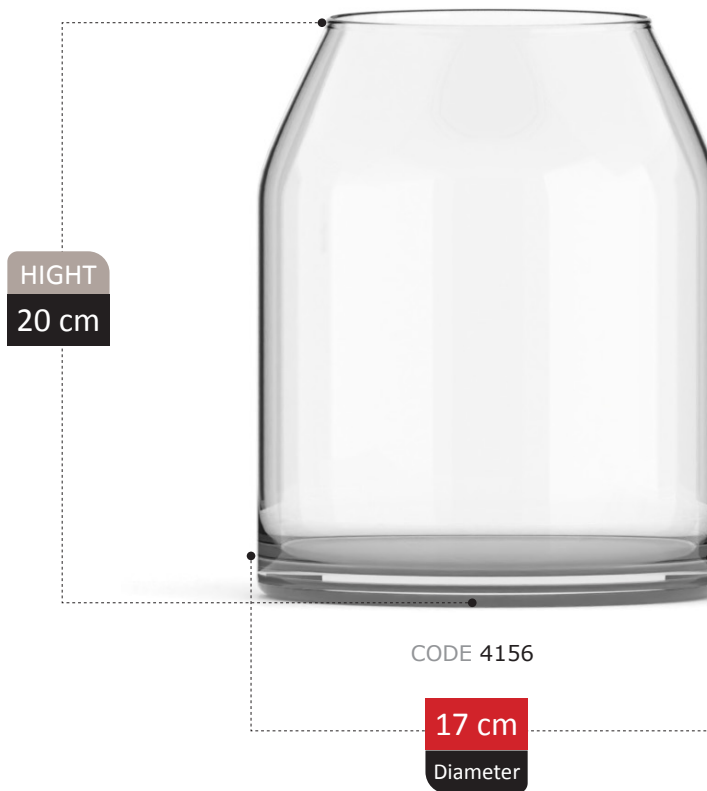

HIGHT
23 cm

CODE 4123

19 cm
Diameter

RANKEN COLLECTION

HIGHT
26 cm

CODE 0038

17 cm
Diameter

RENDA COLLECTION

12 cm
Diameter

HOOD COLLECTION

ASARYA COLLECTION

VASE SCETION
Catalog 2023

163

HIGHT
26 cm

CODE 00m9

13 cm
Diameter

JARENA COLLECTION

HIGHT
30 cm

CODE 4145

17 cm
Diameter

TERESA
COLLECTION

DANYA COLLECTION

HIGHT
26 cm

CODE 00m41