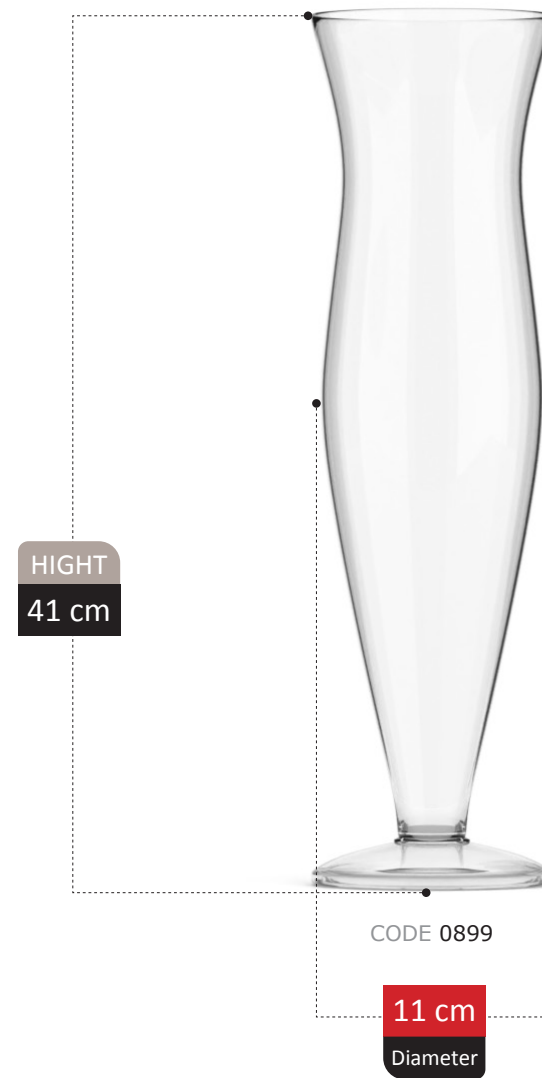

LALYA COLLECTION