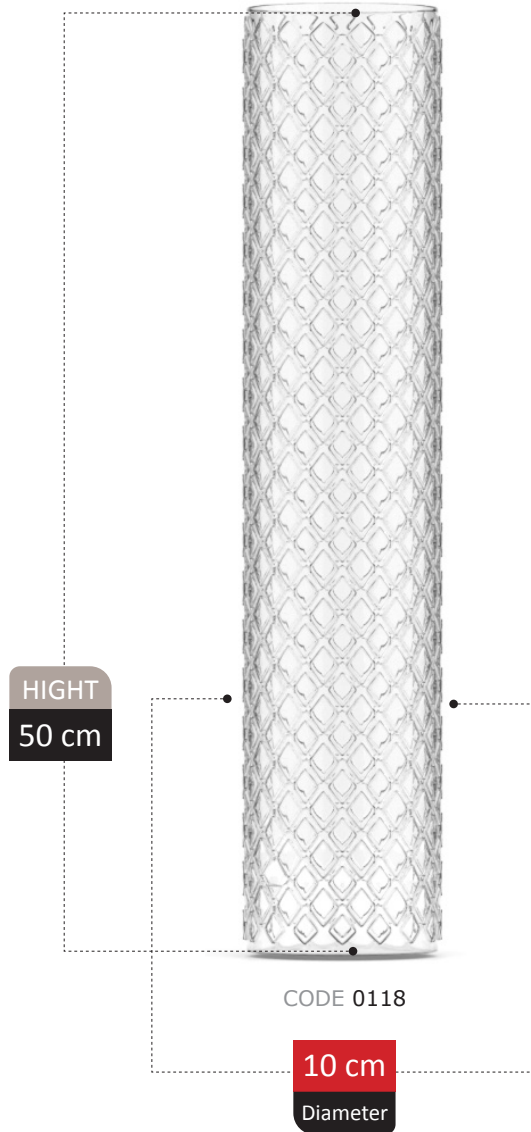

HIGHT
16 cm

CODE 0800

18 cm
Diameter

TALINA

COLLECTION

TOLIPYA COLLECTION

NERINA

COLLECTION

NERINA COLLECTION

NERINA COLLECTION

NERINA COLLECTION

VASE SCETION
Catalog 2023

NERINA COLLECTION

NERINA COLLECTION

BOTTLE VASE

ASENA COLLECTION

BINIZ COLLECTION

HIGHT
23 cm

CODE 0887

12 cm
Diameter

RANEM COLLECTION

253

BOTTLE VASE SECTION
Catalog 2023

HIGHT
20 cm

CODE 4115

11 cm
Diameter

HORMOZ COLLECTION

HIGHT
38 cm

CODE 4885

28 cm
Diameter

EJENA COLLECTION

HIGHT
25 cm