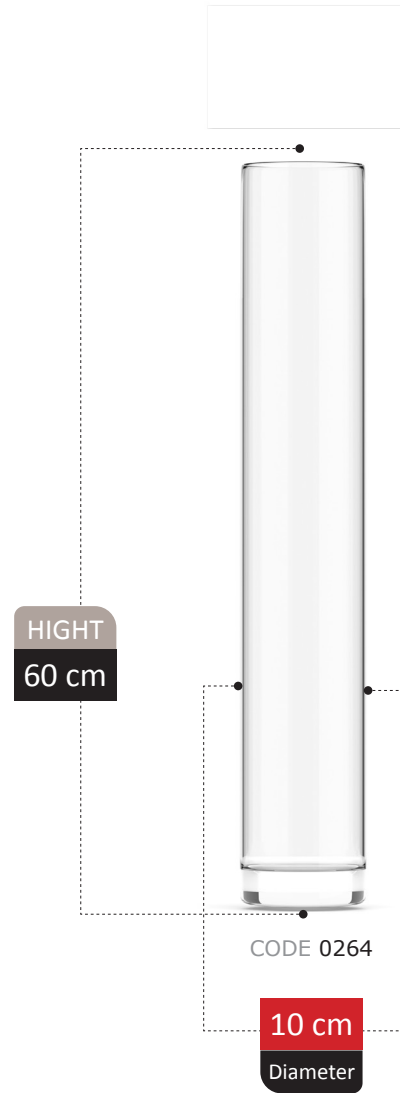

15 cm
Diameter

KATREN COLLECTION

VASE SCETION
Catalog 2023

223

HIGHT
20 cm

CODE 0m24

11 cm
Diameter

ECRIN COLLECTION

JOREQ COLLECTION

VASE SCETION
Catalog 2023

229

HIGHT
23 cm

CODE 00m43

13 cm

Diameter

ADOISA COLLECTION

HIGHT
16 cm

CODE 0800

18 cm
Diameter

TALINA

COLLECTION

TOLIPYA COLLECTION

NERINA

COLLECTION

NERINA COLLECTION

NERINA COLLECTION

NERINA COLLECTION

VASE SCETION
Catalog 2023

NERINA COLLECTION

NERINA COLLECTION

BOTTLE VASE

ASENA COLLECTION