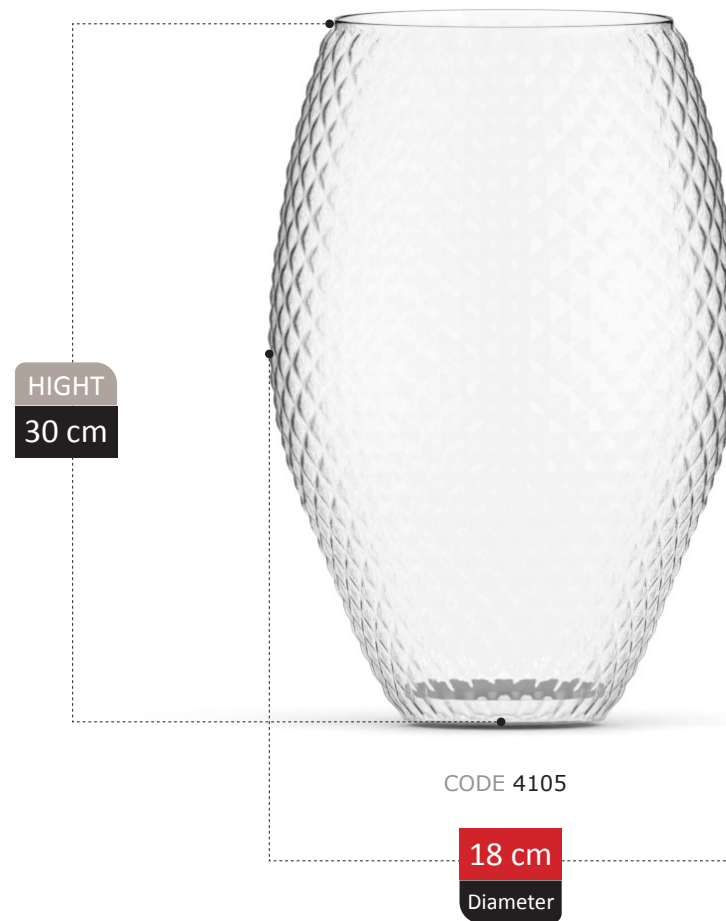

LERZAN COLLECTION

HIGHT
26 cm

CODE 4102

16 cm
Diameter

LUCETTA

COLLECTION

HIGHT
37 cm

CODE 0060

15 cm
Diameter

KATREN COLLECTION

VASE SCETION
Catalog 2023

223

HIGHT
20 cm

CODE 0m24

11 cm
Diameter

ECRIN COLLECTION