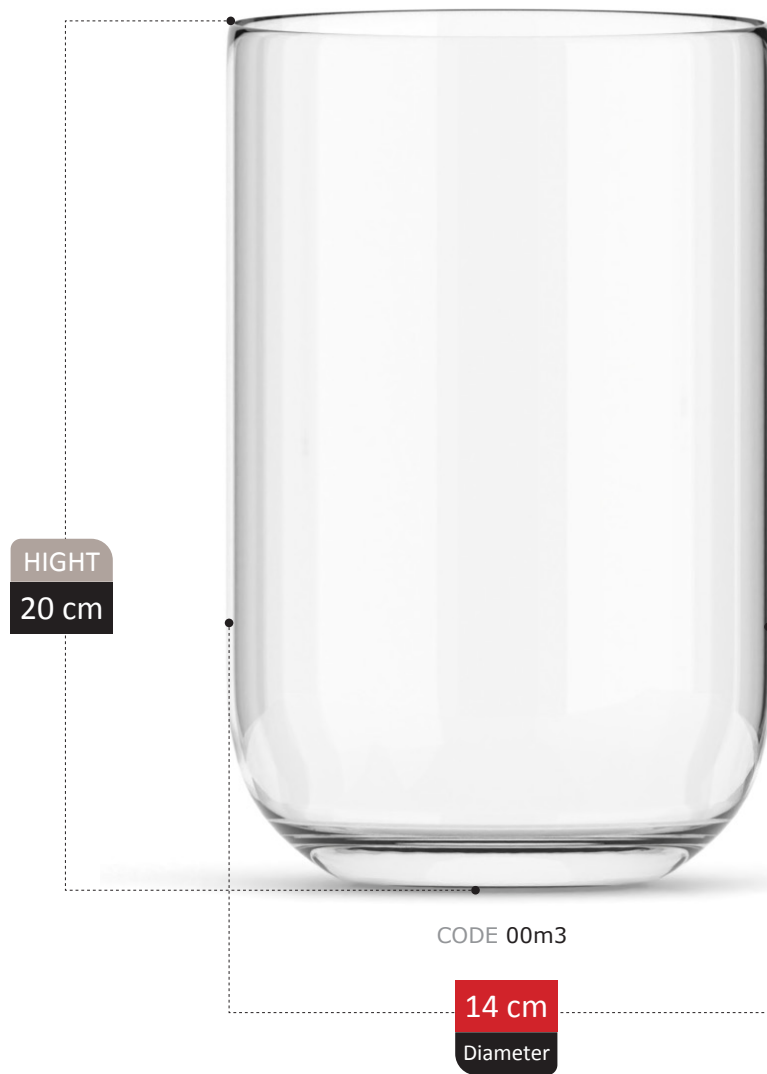

NEW
ARRIVAL

ROSETTA COLLECTION

NEW
ARRIVAL

DIVINA COLLECTION

NEW
ARRIVAL

HIGHT
30 cm

CODE 0m208

19 cm
Diameter

HIGHT
23 cm

CODE 4123

19 cm
Diameter

RANKEN COLLECTION

HIGHT
26 cm

CODE 0038

17 cm
Diameter

RENDA COLLECTION

JOSIE COLLECTION

MINIK COLLECTION

VASE SCETION
Catalog 2023

111

HIGHT
13 cm

CODE 4110

7 cm
Diameter

DEMRA

COLLECTION

ANNA COLLECTION

HIGHT
11 cm

CODE 0832

11 cm
Diameter

DILARA COLLECTION

CODE 0398

9 cm
Diameter