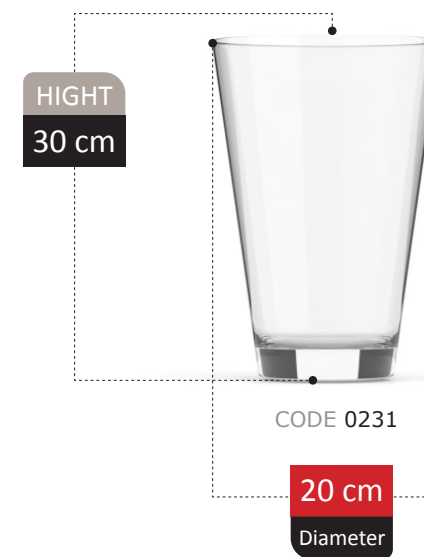

NEW
ARRIVAL

ROSETTA COLLECTION

NEW
ARRIVAL

DIVINA COLLECTION

NEW
ARRIVAL

HIGHT
30 cm

CODE 0m208

19 cm
Diameter

HIGHT
23 cm

CODE 4123

19 cm
Diameter

RANKEN COLLECTION

HIGHT
26 cm

CODE 0038

17 cm
Diameter

RENDA COLLECTION

DAMLA COLLECTION

HIGHT
21 cm

CODE 0244

15 cm
Diameter

BERRIN

COLLECTION

HIGHT
33 cm

CODE 0895

13 cm

Diameter

BONA COLLECTION

BONA COLLECTION

GRETA COLLECTION

HIGHT
14 cm

CODE 0185

15 cm
Diameter