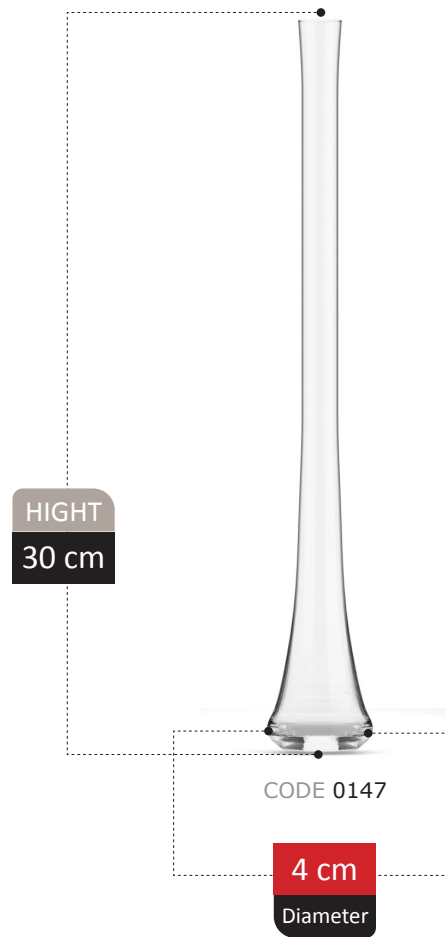

195

HIGHT
37 cm

CODE 0859

33 cm
Diameter

MARIA COLLECTION

HIGHT
23 cm

CODE 4103

18 cm
Diameter

BOYOK COLLECTION

COLLECTION

VASE SCETION
Catalog 2023

197

HIGHT
29 cm

CODE 0861

24 cm

Diameter

MATILDE COLLECTION

HIGHT
22 cm

CODE 4106

24 cm
Diameter

FINA COLLECTION

VASE SCETION
Catalog 2023

199

HIGHT
20 cm

CODE 0169

14 cm
Diameter

CATERINA COLLECTION

VALLEA COLLECTION

BORAK COLLECTION

HIGHT
21 cm

CODE 00m 21

12 cm
Diameter