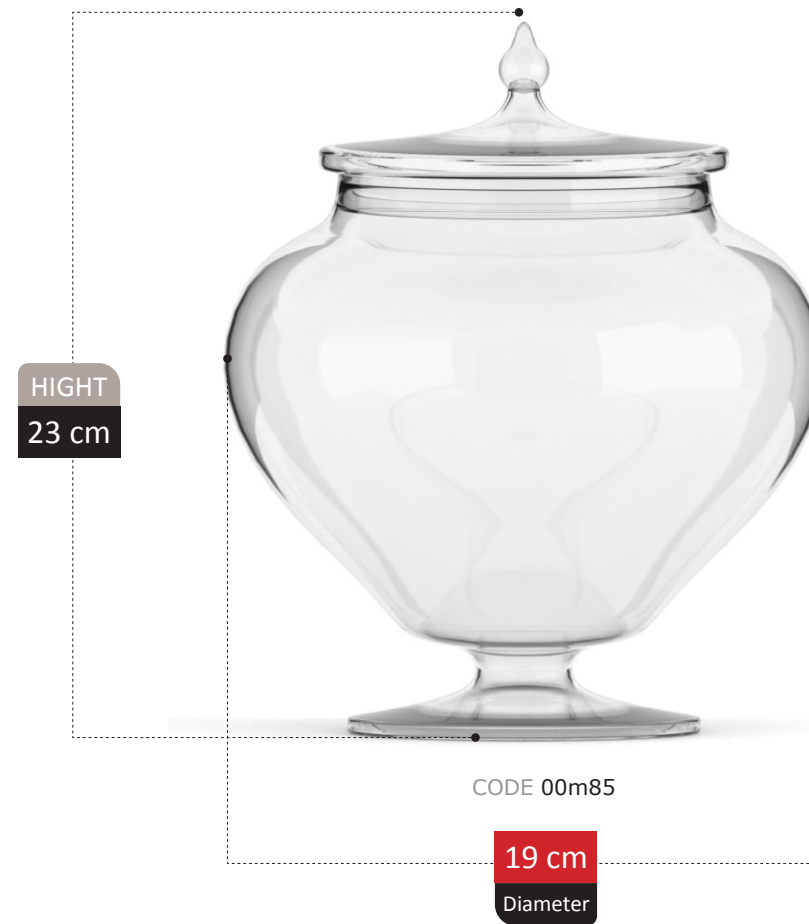

BONBON JARS SECTION
Catalog 2023

29

HIGHT
21 cm

CODE 00m72

18 cm
Diameter

SIENNA

COLLECTION

**NEW
ARRIVAL**

NEW
ARRIVAL

ROSETTA COLLECTION

NEW
ARRIVAL

DIVINA COLLECTION

NEW
ARRIVAL

HIGHT
30 cm

CODE 0m208

19 cm
Diameter