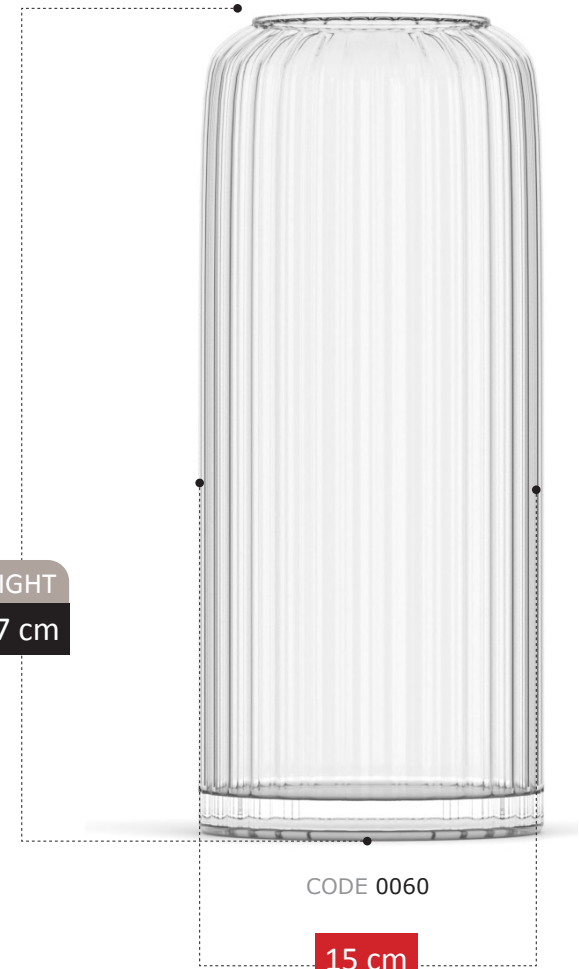

LERZAN COLLECTION

HIGHT
26 cm

CODE 4102

16 cm
Diameter

LUCETTA

COLLECTION

HIGHT
37 cm

CODE 0060

15 cm
Diameter

KATREN COLLECTION

VASE SCETION
Catalog 2023

223

HIGHT
20 cm

CODE 0m24

11 cm
Diameter

ECRIN COLLECTION