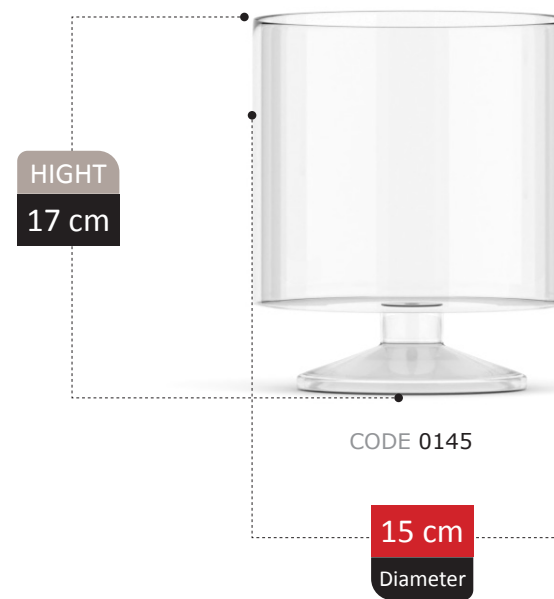

275

HIGHT
16 cm

CODE 0094

12 cm
Diameter

BICE COLLECTION

FOOTED SECTION
Catalog 2023

277

HIGHT
11 cm

CODE 0142

10 cm
Diameter

ROSA

COLLECTION

SMYCKA

Collection

LIA
COLLECTION

ASLY
Collection