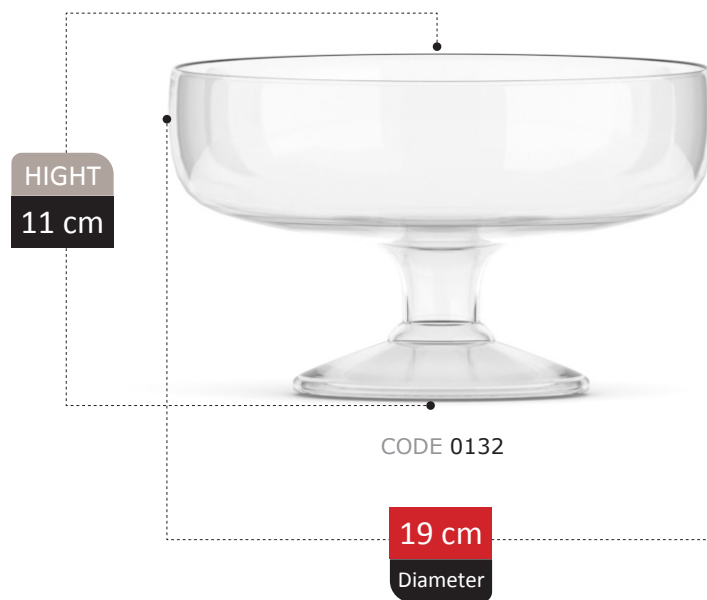

275

HIGHT
16 cm

CODE 0094

12 cm
Diameter

BICE COLLECTION

FOOTED SECTION
Catalog 2023

277

HIGHT
11 cm

CODE 0142

10 cm
Diameter

ROSA

COLLECTION

SMYCKA

Collection

LIA
COLLECTION

ASLY
Collection