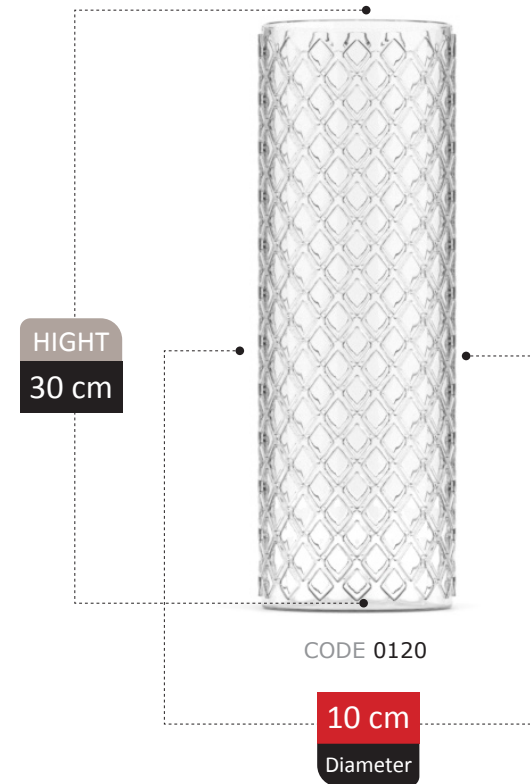

HIGHT
16 cm

CODE 0800

18 cm
Diameter

TALINA

COLLECTION

TOLIPYA COLLECTION

NERINA

COLLECTION

NERINA COLLECTION

NERINA COLLECTION

NERINA COLLECTION

VASE SCETION
Catalog 2023

NERINA COLLECTION

NERINA COLLECTION

BOTTLE VASE

ASENA COLLECTION

BINIZ COLLECTION

HIGHT
23 cm

CODE 0887

12 cm
Diameter

RANEM COLLECTION

253

BOTTLE VASE SECTION
Catalog 2023

HIGHT
20 cm

CODE 4115

11 cm
Diameter

HORMOZ COLLECTION

HIGHT
38 cm

CODE 4885

28 cm
Diameter

EJENA COLLECTION

HIGHT
25 cm