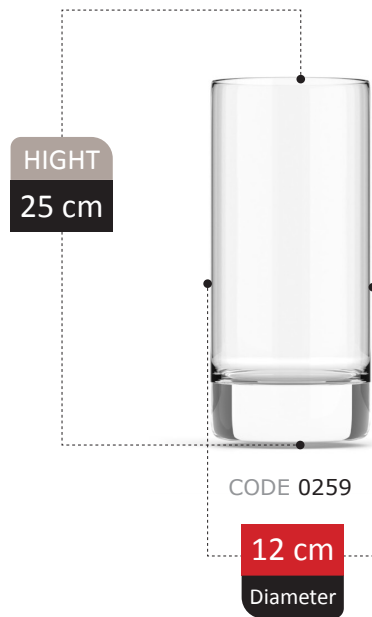

NERINA COLLECTION