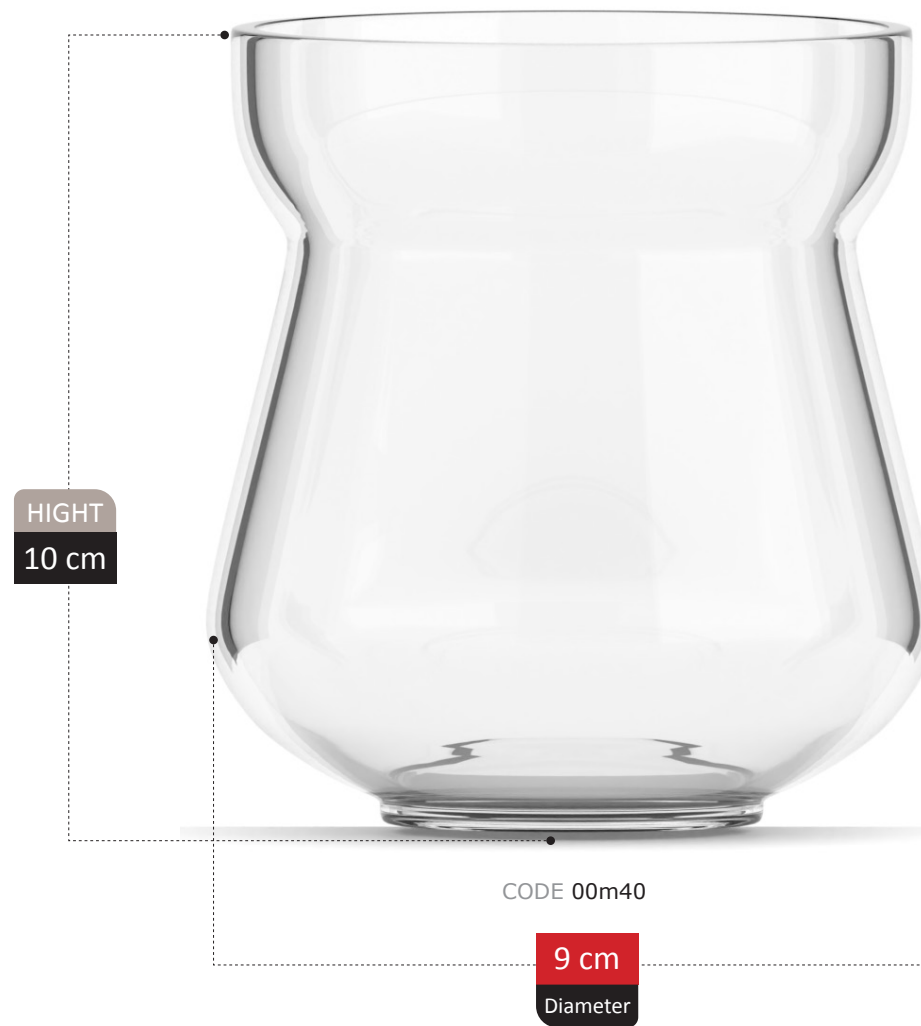

HIGHT
23 cm

CODE 4123

19 cm
Diameter

RANKEN COLLECTION

HIGHT
26 cm

CODE 0038

17 cm
Diameter

RENDA COLLECTION

69

HIGHT
30 cm

CODE 0037

18 cm
Diameter

DELSHAD

COLLECTION

ALTAN COLLECTION

ELOISA

12 cm
Diameter

NOSIK COLLECTION

HIGHT
23 cm

CODE 0m12

18 cm
Diameter

BORKY COLLECTION

HIGHT
10 cm

CODE 00m40

9 cm
Diameter

CORONA COLLECTION

HIGHT
21 cm

CODE 0141

24 cm
Diameter

NERVEN COLLECTION

HUMA COLLECTION

HIGHT
17 cm