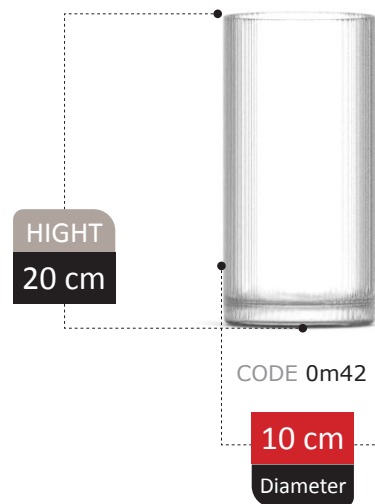

JOREQ COLLECTION

VASE SCETION
Catalog 2023

229

HIGHT
23 cm

CODE 00m43

13 cm

Diameter

ADOISA COLLECTION

HIGHT
16 cm

CODE 0800

18 cm
Diameter

TALINA

COLLECTION

TOLIPYA COLLECTION

NERINA

COLLECTION

BINIZ COLLECTION

HIGHT
23 cm

CODE 0887

12 cm
Diameter

RANEM COLLECTION

253

BOTTLE VASE SECTION
Catalog 2023

HIGHT
20 cm