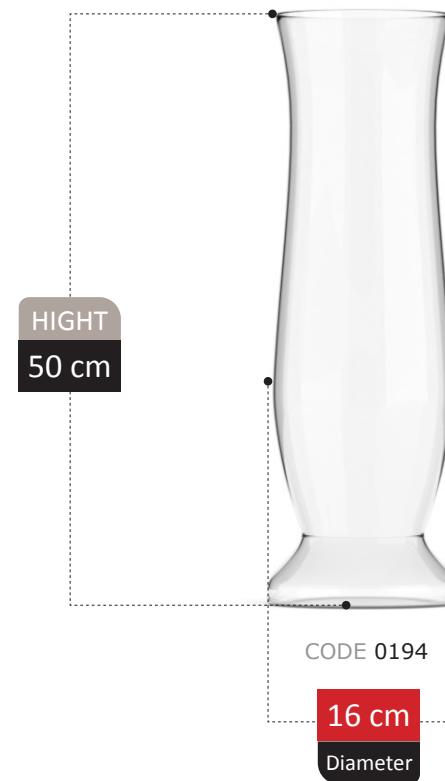

12 cm
Diameter

HOOD COLLECTION

ASARYA COLLECTION

VASE SCETION
Catalog 2023

163

HIGHT
26 cm

CODE 00m9

13 cm
Diameter

JARENA COLLECTION

HIGHT
30 cm

CODE 4145

17 cm
Diameter

TERESA
COLLECTION

DANYA COLLECTION

HIGHT
26 cm

CODE 00m41

12 cm
Diameter

NOSIK COLLECTION

HIGHT
23 cm

CODE 0m12

18 cm
Diameter

BORKY COLLECTION

HIGHT
10 cm

CODE 00m40

9 cm
Diameter

CORONA COLLECTION

HIGHT
21 cm

CODE 0141

24 cm
Diameter

NERVEN COLLECTION

HUMA COLLECTION

HIGHT
17 cm