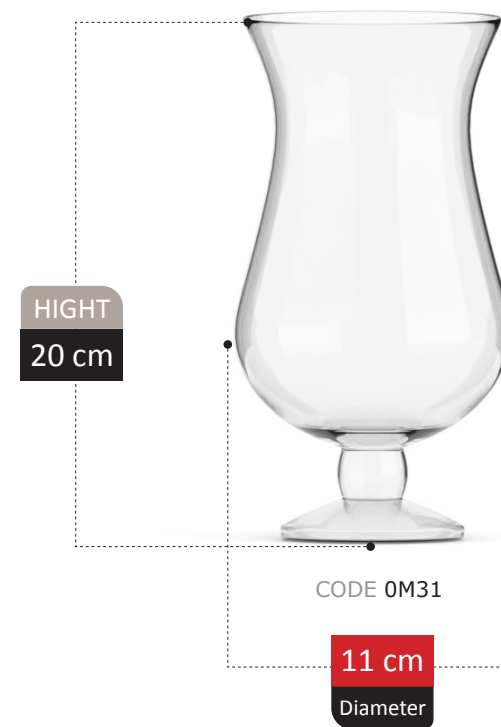

BOTTLE VASE SECTION
Catalog 2023

HIGHT
25 cm

CODE 0897

14 cm
Diameter

glass |

- glass **Vase**
- glass **Scatol**
- glass **Decoration**
- glass **Bottle**
- glass **Vessel**
- glass **food keeper**
- glassware

www.elmasaglass.com

BIRAY COLLECTION

HIGHT
41 cm

CODE 0M30

18 cm
Diameter

FOOTED

ITTALA COLLECTION

HIGHT
16 cm

CODE 0099

11 cm
Diameter

ALESSIA

COLLECTION

DEEM

COLLECTION

BRIA COLLECTION

FOOTED SECTION
Catalog 2023

275

HIGHT
16 cm

CODE 0094

12 cm
Diameter

BICE COLLECTION

FOOTED SECTION
Catalog 2023

277

HIGHT
11 cm