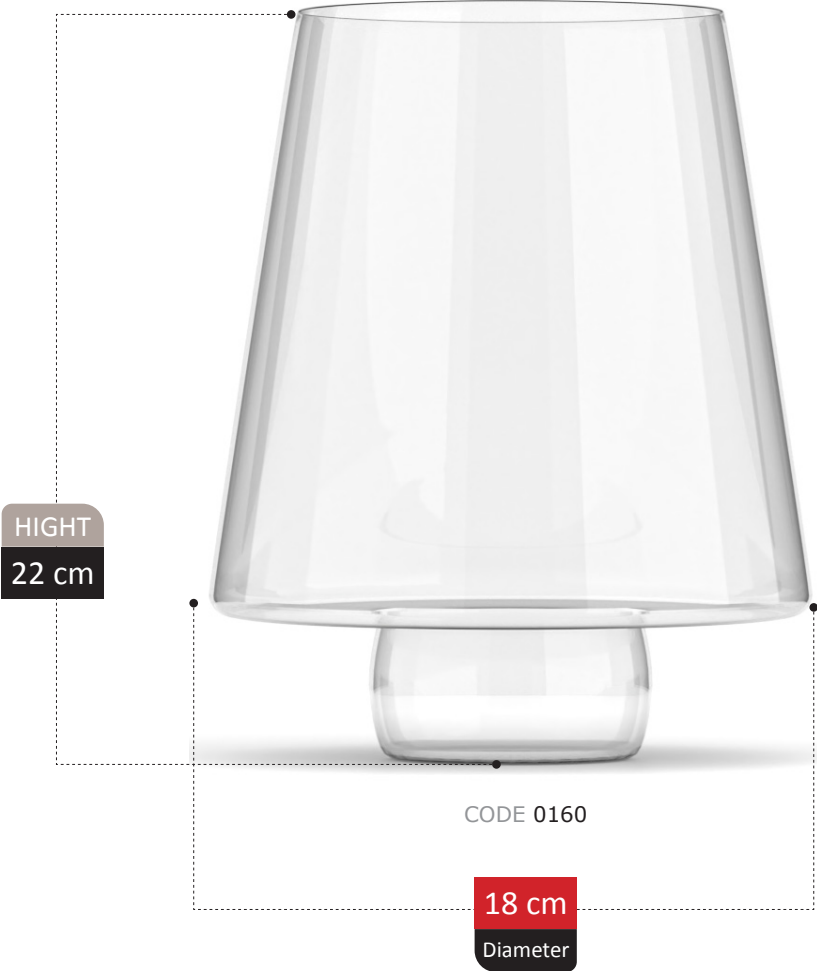

HIGHT
23 cm

CODE 4123

19 cm
Diameter

RANKEN COLLECTION

HIGHT
26 cm

CODE 0038

17 cm
Diameter

RENDA COLLECTION

9 cm
Diameter

CORONA COLLECTION

HIGHT
21 cm

CODE 0141

24 cm
Diameter

NERVEN COLLECTION

HUMA COLLECTION

HIGHT
17 cm

CODE 0851

24 cm
Diameter

LUJO
COLLECTION

CLIO COLLECTION

HIGHT
22 cm

CODE 0160

18 cm
Diameter

DILETTA COLLECTION

DONATA COLLECTION

HIGHT
10 cm

CODE 0148

40 cm
Diameter

HIGHT
20 cm

CODE 0849

16 cm
Diameter

HIGHT
17 cm