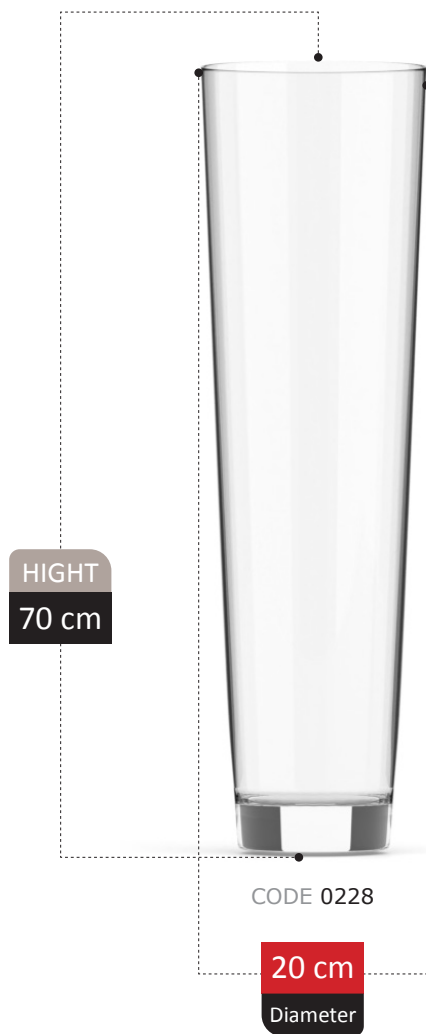

HIGHT
23 cm

CODE 4123

19 cm
Diameter

RANKEN COLLECTION

HIGHT
26 cm

CODE 0038

17 cm
Diameter

RENDA COLLECTION

13 cm

Diameter

BONA COLLECTION

BONA COLLECTION

GRETA COLLECTION

HIGHT
14 cm

CODE 0185

15 cm
Diameter

HIGHT
12 cm

CODE 0186

11 cm
Diameter

SULAY COLLECTION

VASE SCETION
Catalog 2023

159

HIGHT
26 cm

CODE 4151

12 cm
Diameter

HOOD COLLECTION

ASARYA COLLECTION

VASE SCETION
Catalog 2023

163

HIGHT
26 cm

CODE 00m9

13 cm
Diameter