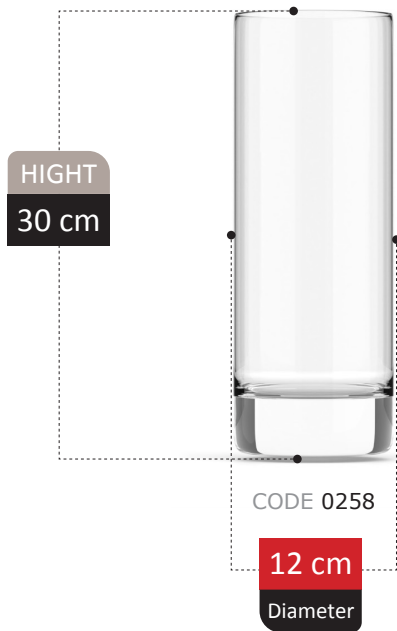

NERINA COLLECTION