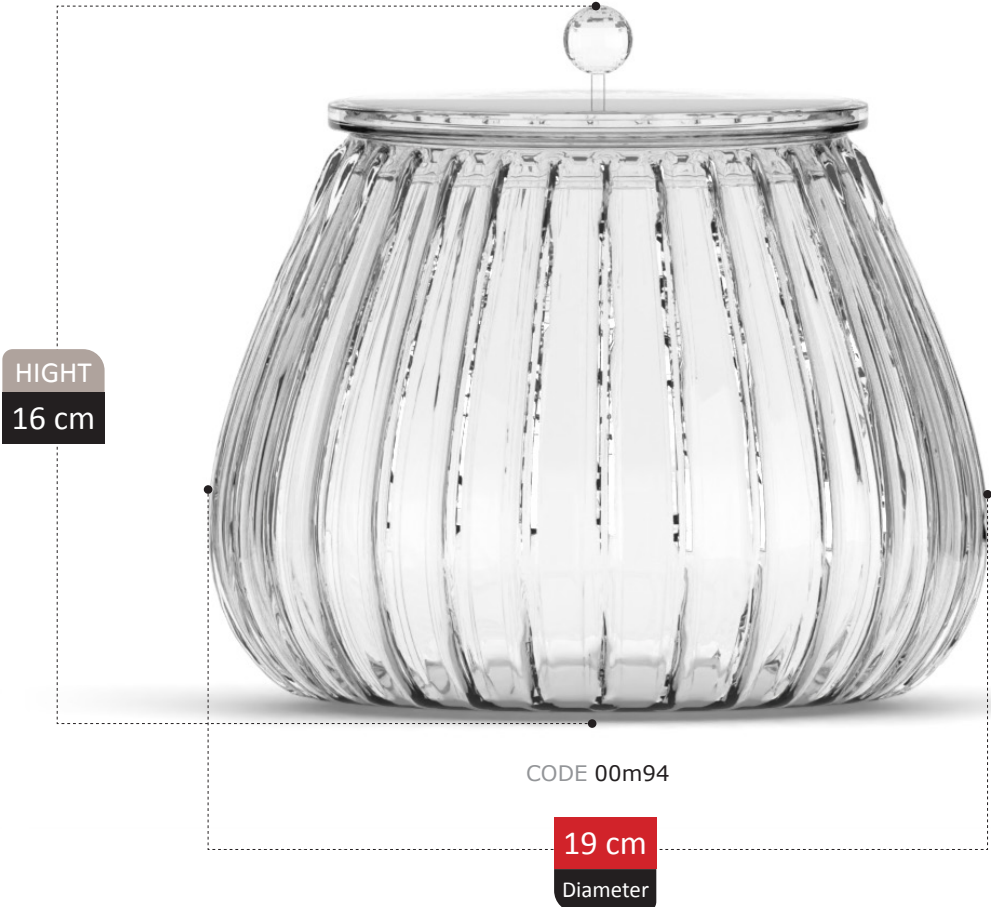

17 cm
Diameter

TASTE THE LUXURY

Elmasa Glassware

NEW
ARRIVAL

CATALDA

COLLECTION

NEW
ARRIVAL

NEW
ARRIVAL

HIGHT
23 cm

CODE 4123

19 cm
Diameter

RANKEN COLLECTION

HIGHT
26 cm

CODE 0038

17 cm
Diameter

RENDA COLLECTION