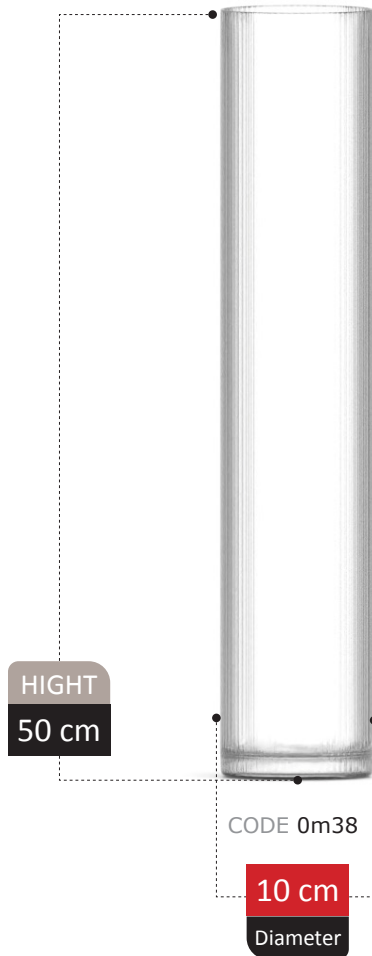

15 cm
Diameter

KATREN COLLECTION

VASE SCETION
Catalog 2023

223

HIGHT
20 cm

CODE 0m24

11 cm
Diameter

ECRIN COLLECTION

JOREQ COLLECTION

VASE SCETION
Catalog 2023

229

HIGHT
23 cm

CODE 00m43

13 cm

Diameter

ADOISA COLLECTION

HIGHT
16 cm

CODE 0800

18 cm
Diameter

TALINA

COLLECTION

TOLIPYA COLLECTION

NERINA

COLLECTION

BOTTLE VASE SECTION
Catalog 2023

HIGHT
25 cm

CODE 0897

14 cm
Diameter

glass |

- glass **Vase**
- glass **Scatol**
- glass **Decoration**
- glass **Bottle**
- glass **Vessel**
- glass **food keeper**
- glassware