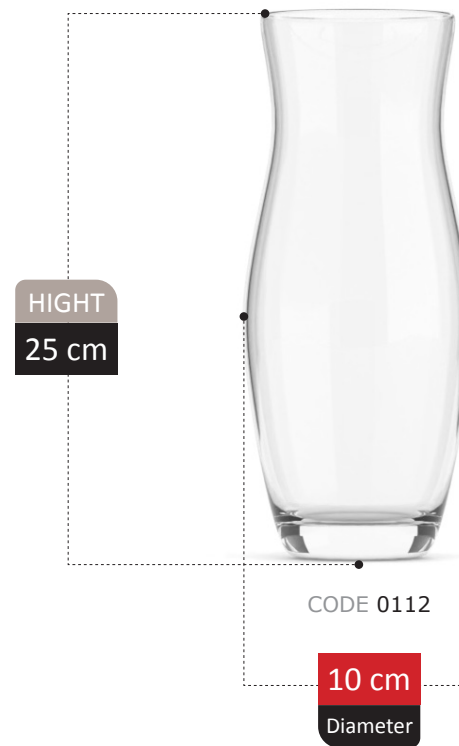

NEW
ARRIVAL

PIPPA COLLECTION

NEW
ARRIVAL

HIGHT
27 cm

CODE 00m71

19 cm
Diameter

LEONORA COLLECTION

NEW
ARRIVAL

NEW
ARRIVAL

ROSETTA COLLECTION

NEW
ARRIVAL

DIVINA COLLECTION

NEW
ARRIVAL

HIGHT
30 cm

CODE 0m208

19 cm
Diameter

HIGHT
23 cm

CODE 4123

19 cm
Diameter

RANKEN COLLECTION

HIGHT
26 cm

CODE 0038

17 cm
Diameter

RENDA COLLECTION

CODE 4137

18 cm
Diameter

ZULA

Collection

PEARL

COLLECTION

PEARL COLLECTION

NATALIA