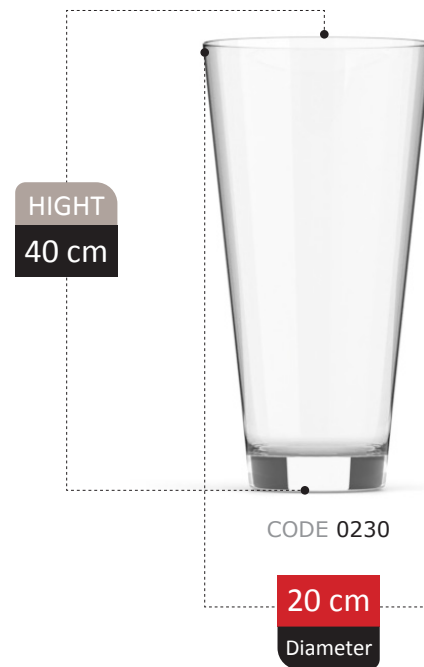

HIGHT
23 cm

CODE 4123

19 cm
Diameter

RANKEN COLLECTION

HIGHT
26 cm

CODE 0038

17 cm
Diameter

RENDA COLLECTION

DAMLA COLLECTION

HIGHT
21 cm

CODE 0244

15 cm
Diameter

BERRIN

COLLECTION

HIGHT
33 cm

CODE 0895

13 cm

Diameter

BONA COLLECTION

BONA COLLECTION

GRETA COLLECTION

HIGHT
14 cm

CODE 0185

15 cm
Diameter

HIGHT
12 cm

CODE 0186

11 cm
Diameter

SULAY COLLECTION

VASE SCETION
Catalog 2023

159

HIGHT
26 cm

CODE 4151