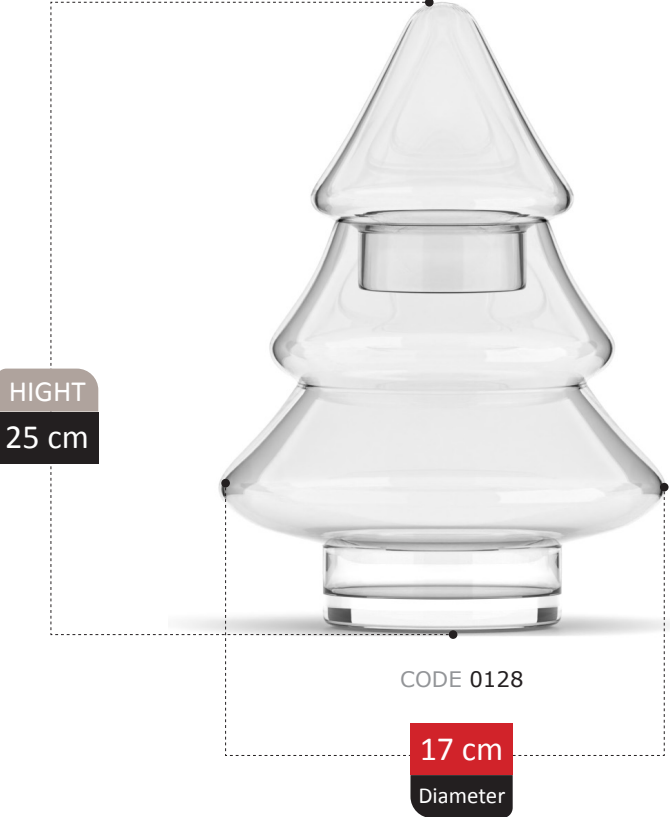

HIGHT
30 cm

CODE 00M57

18 cm
Diameter

LINA COLLECTION

WHITNEY

COLLECTION

DEGO COLLECTION

BONBON JARS SECTION
Catalog 2023

69

HIGHT
30 cm

CODE 0037

18 cm
Diameter

DELSHAD

COLLECTION

ALTAN COLLECTION

ELOISA