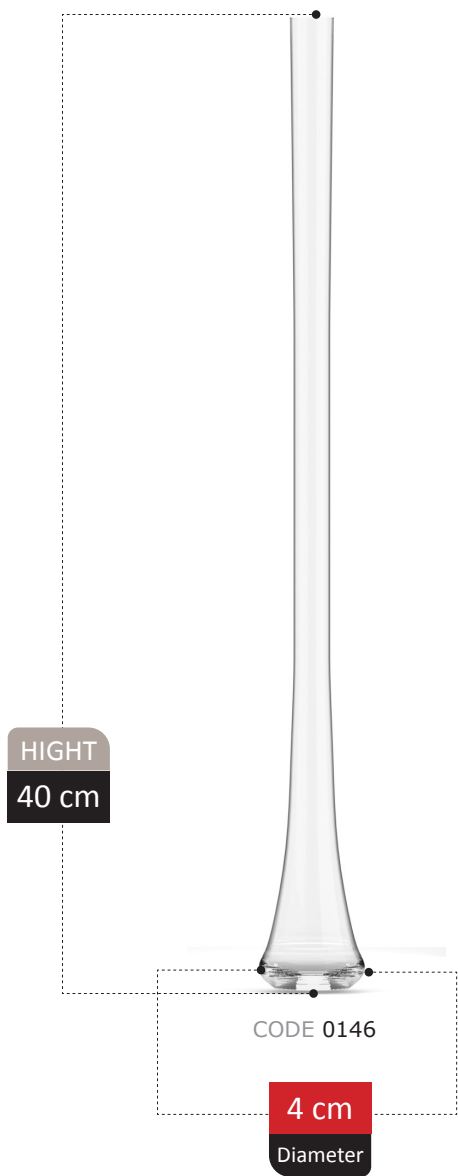

195

HIGHT
37 cm

CODE 0859

33 cm
Diameter

MARIA COLLECTION

HIGHT
23 cm

CODE 4103

18 cm
Diameter

BOYOK COLLECTION

COLLECTION

VASE SCETION
Catalog 2023

197

HIGHT
29 cm

CODE 0861

24 cm

Diameter

MATILDE COLLECTION

HIGHT
22 cm

CODE 4106

24 cm
Diameter

FINA COLLECTION

VASE SCETION
Catalog 2023

199

HIGHT
20 cm

CODE 0169

14 cm
Diameter

CATERINA COLLECTION

VALLEA COLLECTION

BORAK COLLECTION

HIGHT
21 cm

CODE 00m 21

12 cm
Diameter