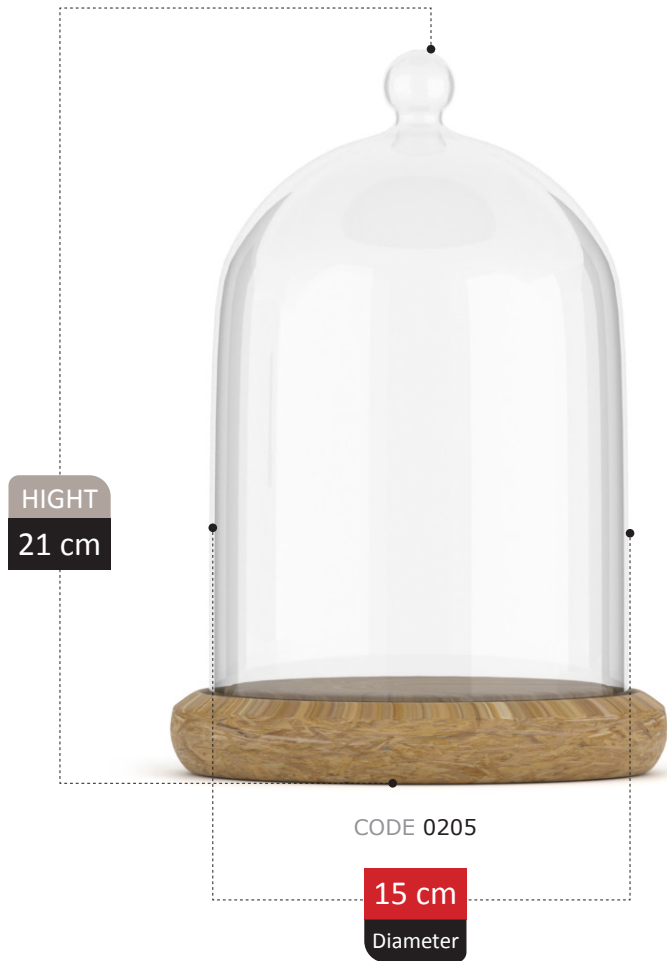

BENITO COLLECTION