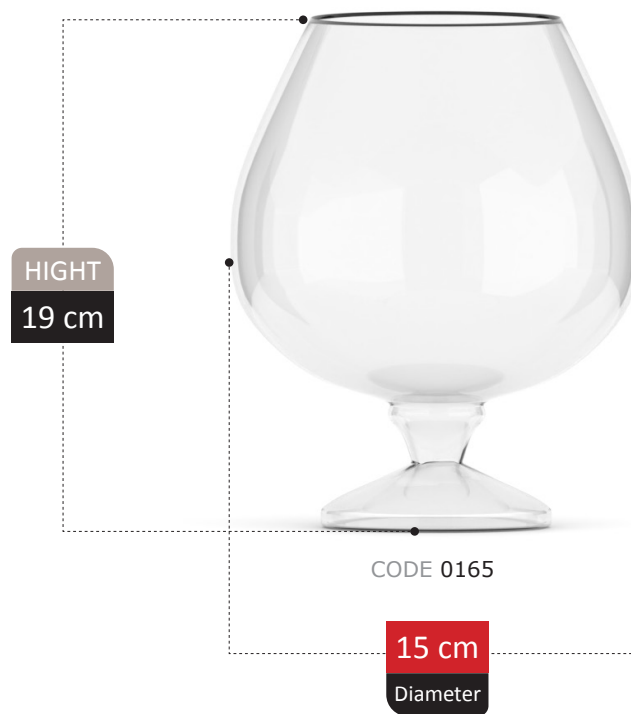

275

HIGHT
16 cm

CODE 0094

12 cm
Diameter

BICE COLLECTION

FOOTED SECTION
Catalog 2023

277

HIGHT
11 cm

CODE 0142

10 cm
Diameter

ROSA

COLLECTION

SMYCKA

Collection

LIA
COLLECTION

ASLY
Collection