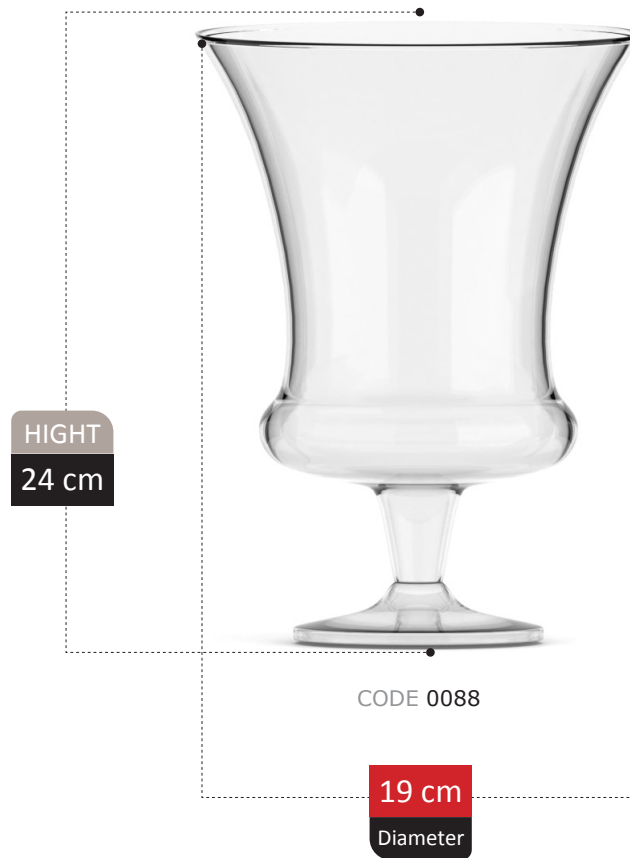

BOTTLE VASE SECTION
Catalog 2023

HIGHT
25 cm

CODE 0897

14 cm
Diameter

glass |

- glass **Vase**
- glass **Scatol**
- glass **Decoration**
- glass **Bottle**
- glass **Vessel**
- glass **food keeper**
- glassware

www.elmasaglass.com

BIRAY COLLECTION

HIGHT
41 cm

CODE 0M30

18 cm
Diameter

FOOTED

ITTALA COLLECTION

HIGHT
16 cm

CODE 0099

11 cm
Diameter

ALESSIA

COLLECTION

DEEM

COLLECTION

BRIA COLLECTION

FOOTED SECTION
Catalog 2023

275

HIGHT
16 cm

CODE 0094

12 cm
Diameter

BICE COLLECTION

FOOTED SECTION
Catalog 2023

277

HIGHT
11 cm