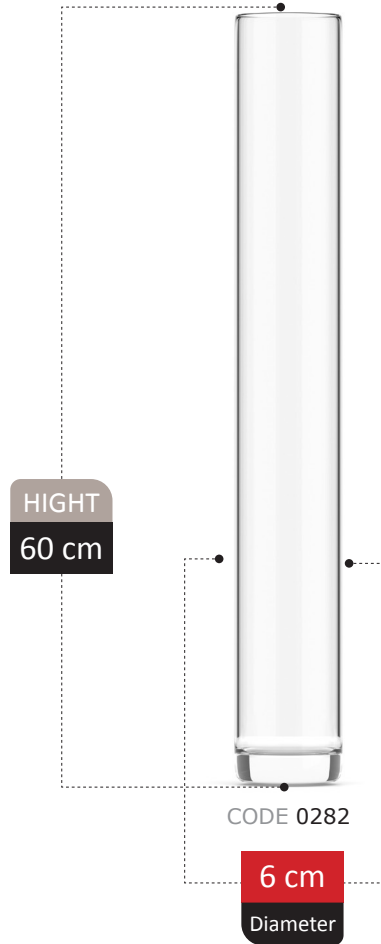

JOREQ COLLECTION

VASE SCETION
Catalog 2023

229

HIGHT
23 cm

CODE 00m43

13 cm

Diameter

ADOISA COLLECTION

HIGHT
16 cm

CODE 0800

18 cm
Diameter

TALINA

COLLECTION

TOLIPYA COLLECTION

NERINA

COLLECTION

NERINA COLLECTION

NERINA COLLECTION

NERINA COLLECTION

VASE SCETION
Catalog 2023

NERINA COLLECTION

NERINA COLLECTION

BOTTLE VASE

ASENA COLLECTION

BINIZ COLLECTION

HIGHT
23 cm

CODE 0887

12 cm
Diameter

RANEM COLLECTION

253

BOTTLE VASE SECTION
Catalog 2023

HIGHT
20 cm