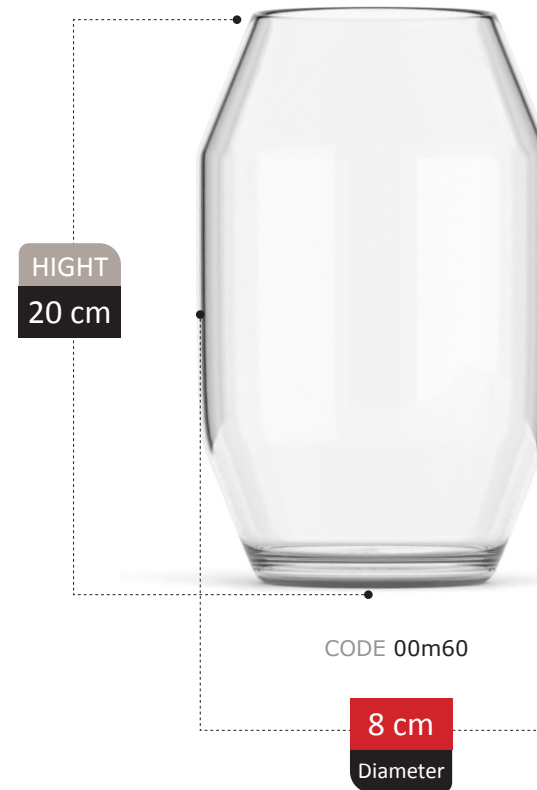

NEW
ARRIVAL

ROSETTA COLLECTION

NEW
ARRIVAL

DIVINA COLLECTION

NEW
ARRIVAL

HIGHT
30 cm

CODE 0m208

19 cm
Diameter

HIGHT
13 cm

CODE 0825

13 cm
Diameter

HOMA COLLECTION

HIGHT
14 cm

CODE 0826

10 cm
Diameter

FORTUNATA COLLECTION

VASE SCETION
Catalog 2023

103

HIGHT
13 cm

CODE 0173

13 cm
Diameter

JANAN

VASE SCETION
Catalog 2023

105

HIGHT
17 cm

CODE 0828

14 cm
Diameter

BERNA COLLECTION

HIGHT
19 cm

CODE 00m2

15 cm
Diameter

ZOLEN COLLECTION