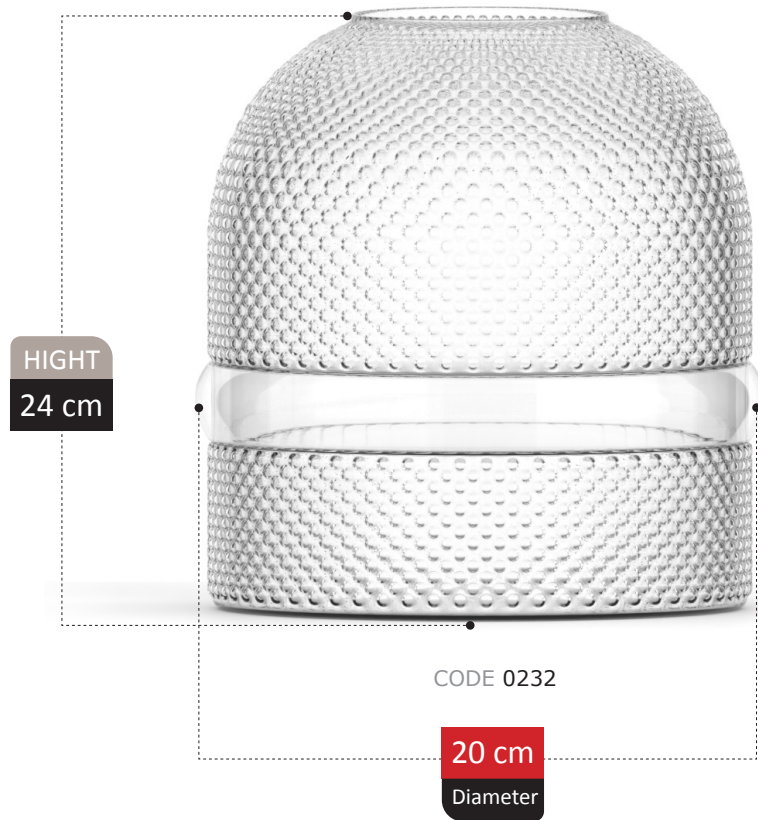

HIGHT
17 cm

CODE 0828

14 cm
Diameter

BERNA COLLECTION

HIGHT
19 cm

CODE 00m2

15 cm
Diameter

ZOLEN COLLECTION

CODE 0169

14 cm
Diameter

CATERINA COLLECTION

VALLEA COLLECTION

BORAK COLLECTION

HIGHT
21 cm

CODE 00m 21

12 cm
Diameter

JWRYA COLLECTION

LIVIA

COLLECTION

LIVIA COLLECTION

HIGHT
30 cm

CODE 0241

15 cm
Diameter

HIGHT
25 cm

CODE 0242

13 cm
Diameter

HIGHT
20 cm

CODE 0243

10 cm
Diameter

ILHAN COLLECTION

VASE SCETION
Catalog 2023

209