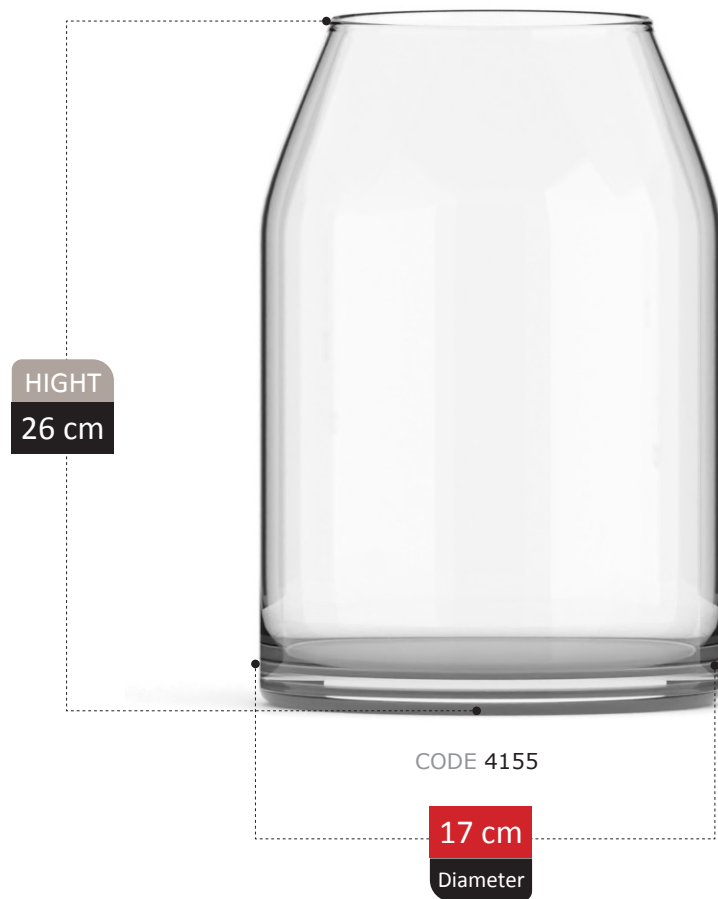

12 cm
Diameter

HOOD COLLECTION

ASARYA COLLECTION

VASE SCETION
Catalog 2023

163

HIGHT
26 cm

CODE 00m9

13 cm
Diameter

JARENA COLLECTION

HIGHT
30 cm

CODE 4145

17 cm
Diameter

TERESA
COLLECTION

DANYA COLLECTION

HIGHT
26 cm

CODE 00m41