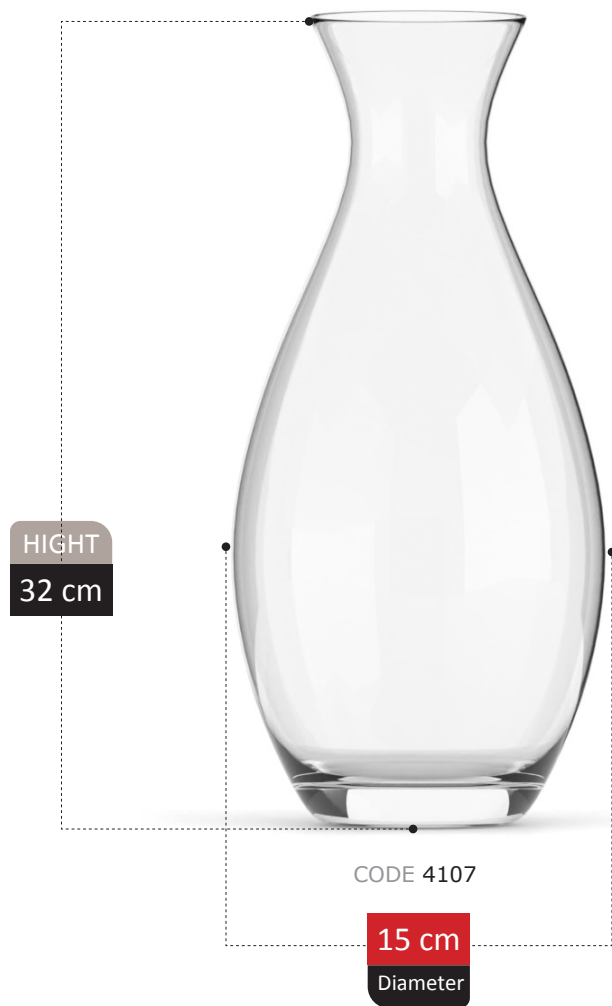

NEW
ARRIVAL

ROSETTA COLLECTION

NEW
ARRIVAL

DIVINA COLLECTION

NEW
ARRIVAL

HIGHT
30 cm

CODE 0m208

19 cm
Diameter

HIGHT
23 cm

CODE 4123

19 cm
Diameter

RANKEN COLLECTION

HIGHT
26 cm

CODE 0038

17 cm
Diameter

RENDA COLLECTION

VOLER COLLECTION

HIGHT
26 cm

CODE 00m5

14 cm
Diameter

NERSYA COLLECTION

ZELMIRA

COLLECTION

ZELMIRA COLLECTION

DAMLA COLLECTION

HIGHT
21 cm

CODE 0244

15 cm
Diameter

BERRIN

COLLECTION

HIGHT
33 cm

CODE 0895