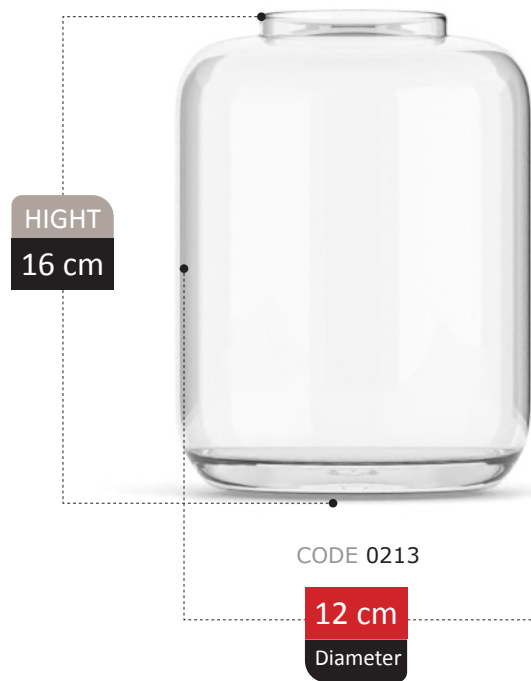

HIGHT
23 cm

CODE 4123

19 cm
Diameter

RANKEN COLLECTION

HIGHT
26 cm

CODE 0038

17 cm
Diameter

RENDA COLLECTION

VOLER COLLECTION

HIGHT
26 cm

CODE 00m5

14 cm
Diameter

NERSYA COLLECTION

ZELMIRA

COLLECTION

ZELMIRA COLLECTION

DAMLA COLLECTION

HIGHT
21 cm

CODE 0244

15 cm
Diameter

BERRIN

COLLECTION

HIGHT
33 cm

CODE 0895

13 cm

Diameter

BONA COLLECTION

BONA COLLECTION

GRETA COLLECTION

HIGHT
14 cm

CODE 0185

15 cm
Diameter