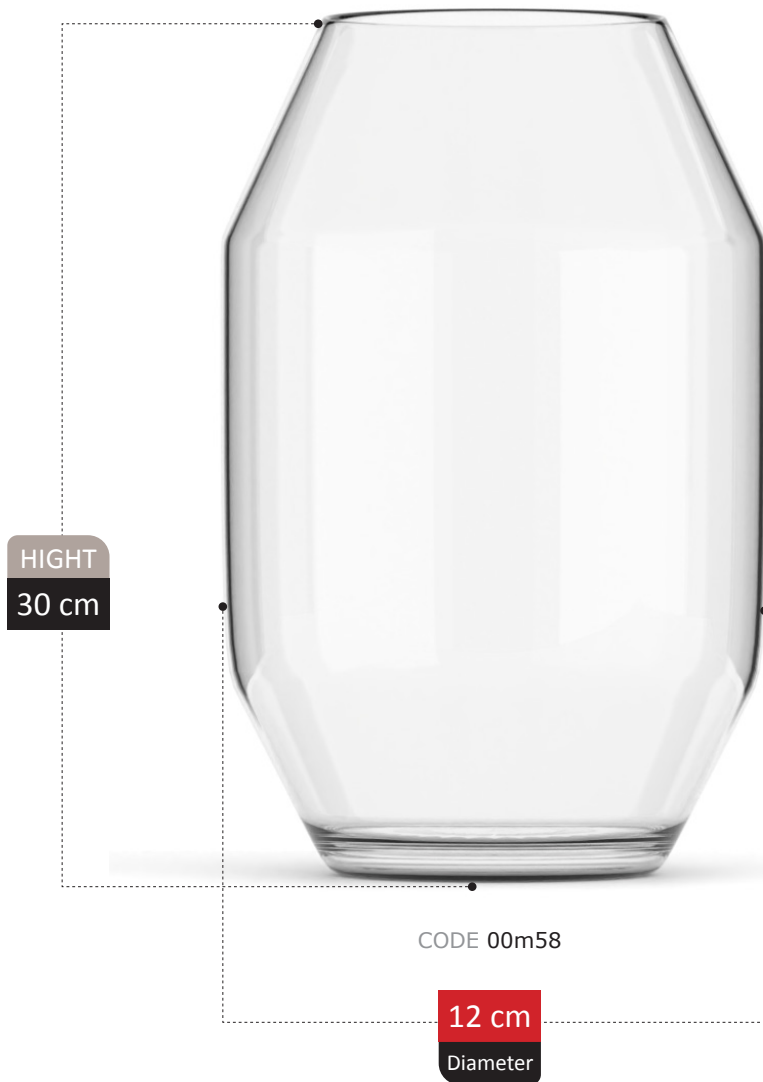

NEW
ARRIVAL

PIPPA COLLECTION

NEW
ARRIVAL

HIGHT
27 cm

CODE 00m71

19 cm
Diameter

LEONORA COLLECTION

NEW
ARRIVAL

NEW
ARRIVAL

ROSETTA COLLECTION

NEW
ARRIVAL

DIVINA COLLECTION

NEW
ARRIVAL

HIGHT
30 cm

CODE 0m208

19 cm
Diameter

VASE SCETION
Catalog 2023

103

HIGHT
13 cm

CODE 0173

13 cm
Diameter

JANAN

VASE SCETION
Catalog 2023

105

HIGHT
17 cm

CODE 0828

14 cm
Diameter

BERNA COLLECTION

HIGHT
19 cm

CODE 00m2

15 cm
Diameter

ZOLEN COLLECTION