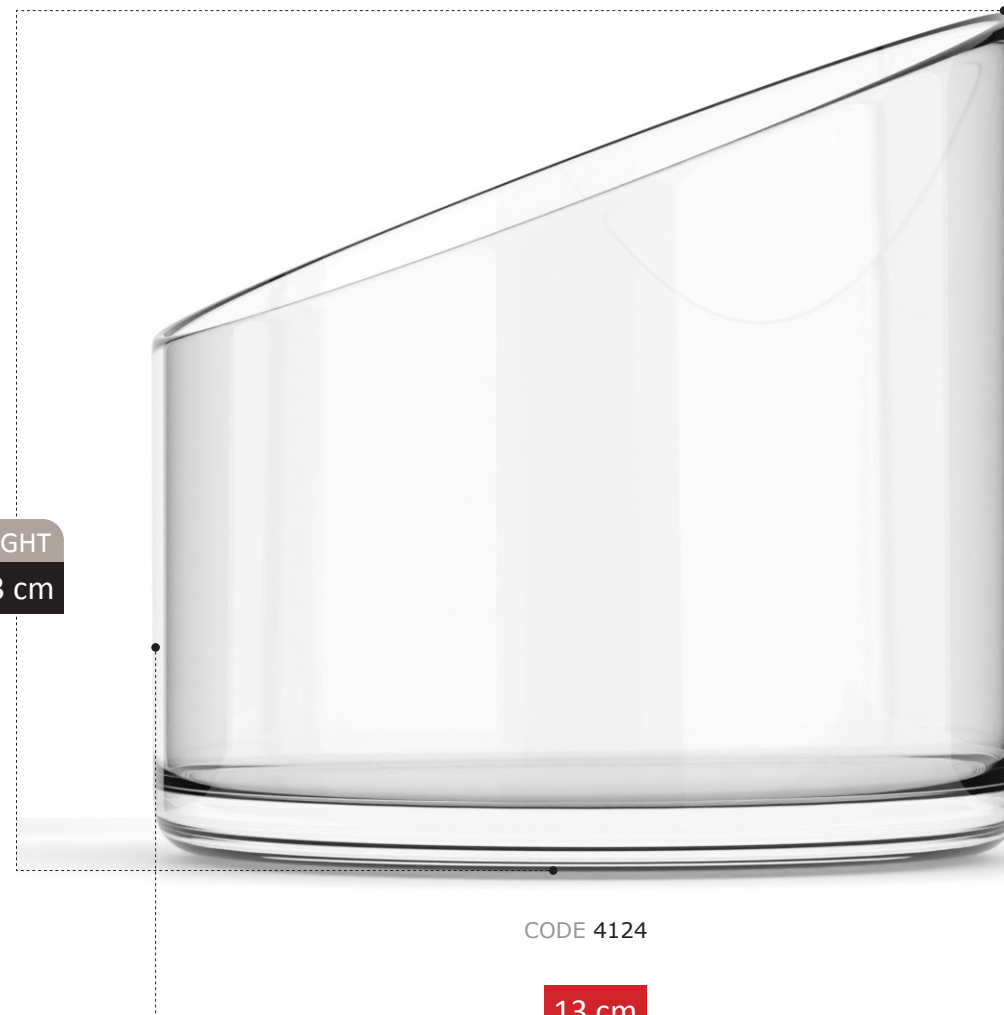

SETRAB COLLECTION

HIGHT
13 cm

CODE 4124

13 cm
Diameter