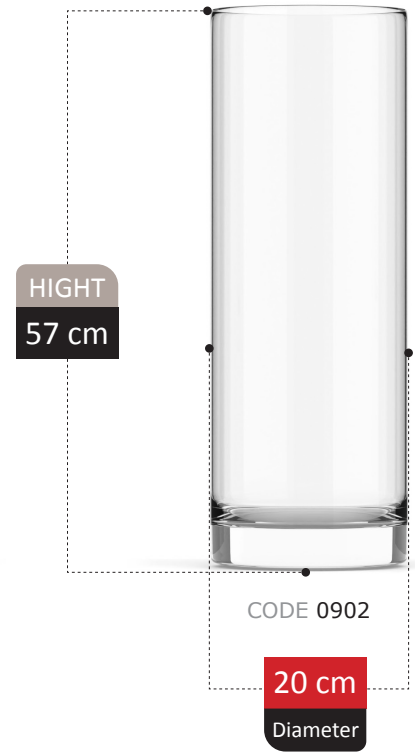

15 cm
Diameter

KATREN COLLECTION

VASE SCETION
Catalog 2023

223

HIGHT
20 cm

CODE 0m24

11 cm
Diameter

ECRIN COLLECTION

JOREQ COLLECTION

VASE SCETION
Catalog 2023

229

HIGHT
23 cm

CODE 00m43

13 cm

Diameter

ADOISA COLLECTION

HIGHT
16 cm

CODE 0800

18 cm
Diameter

TALINA

COLLECTION

TOLIPYA COLLECTION

NERINA

COLLECTION