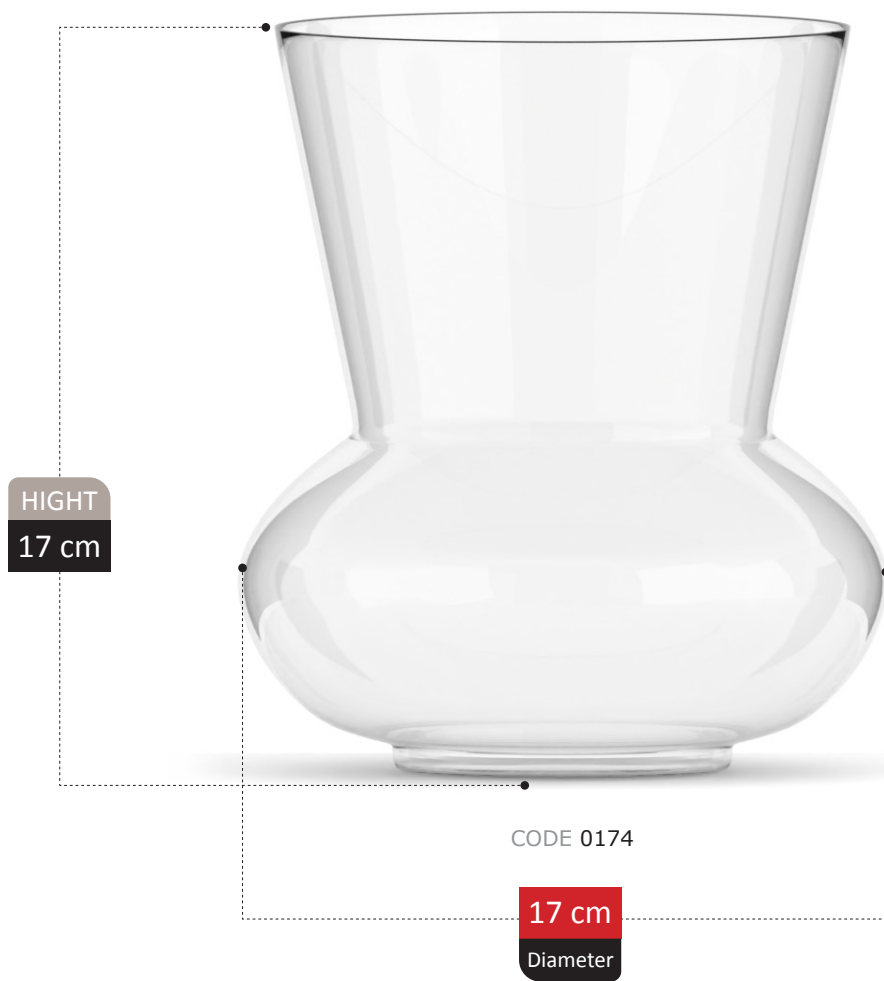

DONATA COLLECTION

HIGHT
10 cm

CODE 0148

40 cm
Diameter

HIGHT
20 cm

CODE 0849

16 cm
Diameter

HIGHT
17 cm

CODE 0850

12 cm
Diameter

SETRAB COLLECTION

HIGHT
13 cm

CODE 4124

13 cm
Diameter

GAIIA
COLLECTION

EBRAQ COLLECTION

HIGHT
19 cm

CODE 0854

20 cm
Diameter

FUNDA

COLLECTION

OSENA COLLECTION

MICOLA COLLECTION

VASE SCETION
Catalog 2023