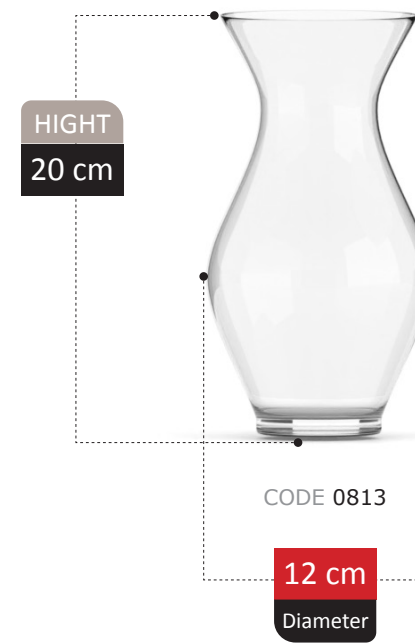

NEW
ARRIVAL

ROSETTA COLLECTION

NEW
ARRIVAL

DIVINA COLLECTION

NEW
ARRIVAL

HIGHT
30 cm

CODE 0m208

19 cm
Diameter

HIGHT
23 cm

CODE 4123

19 cm
Diameter

RANKEN COLLECTION

HIGHT
26 cm

CODE 0038

17 cm
Diameter

RENDA COLLECTION

VOLER COLLECTION

HIGHT
26 cm

CODE 00m5

14 cm
Diameter

NERSYA COLLECTION

ZELMIRA

COLLECTION

ZELMIRA COLLECTION