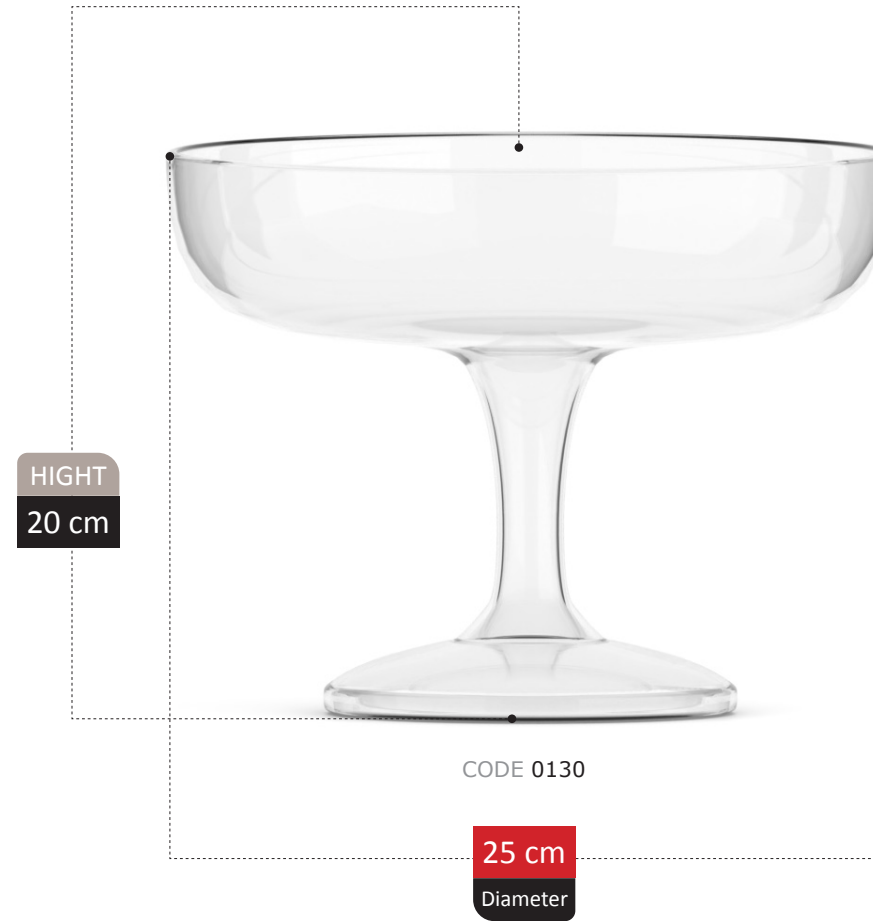

275

HIGHT
16 cm

CODE 0094

12 cm
Diameter

BICE COLLECTION

FOOTED SECTION
Catalog 2023

277

HIGHT
11 cm

CODE 0142

10 cm
Diameter

ROSA

COLLECTION

SMYCKA

Collection

LIA
COLLECTION

ASLY
Collection