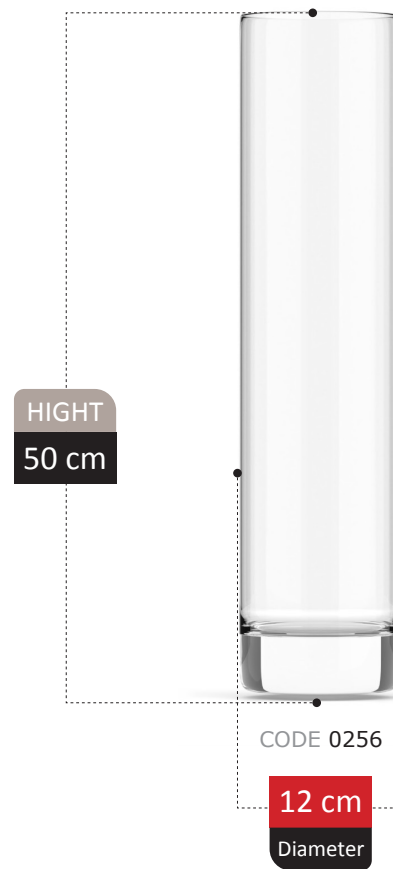

JOREQ COLLECTION

VASE SCETION
Catalog 2023

229

HIGHT
23 cm

CODE 00m43

13 cm

Diameter

ADOISA COLLECTION

HIGHT
16 cm

CODE 0800

18 cm
Diameter

TALINA

COLLECTION

TOLIPYA COLLECTION

NERINA

COLLECTION

NERINA COLLECTION

NERINA COLLECTION

NERINA COLLECTION

VASE SCETION
Catalog 2023

NERINA COLLECTION

NERINA COLLECTION

BOTTLE VASE

ASENA COLLECTION