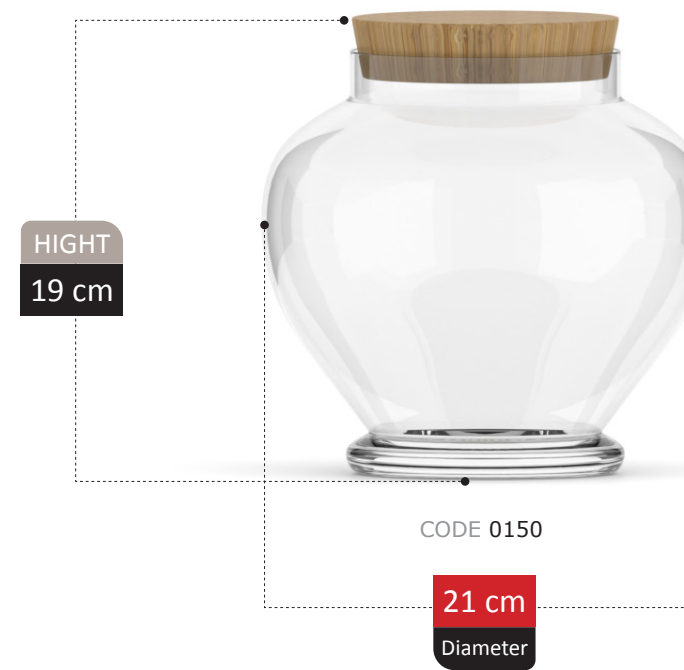

HIGHT
23 cm

CODE 4123

19 cm
Diameter

RANKEN COLLECTION

HIGHT
26 cm

CODE 0038

17 cm
Diameter

RENDA COLLECTION

69

HIGHT
30 cm

CODE 0037

18 cm
Diameter

DELSHAD

COLLECTION

ALTAN COLLECTION

ELOISA