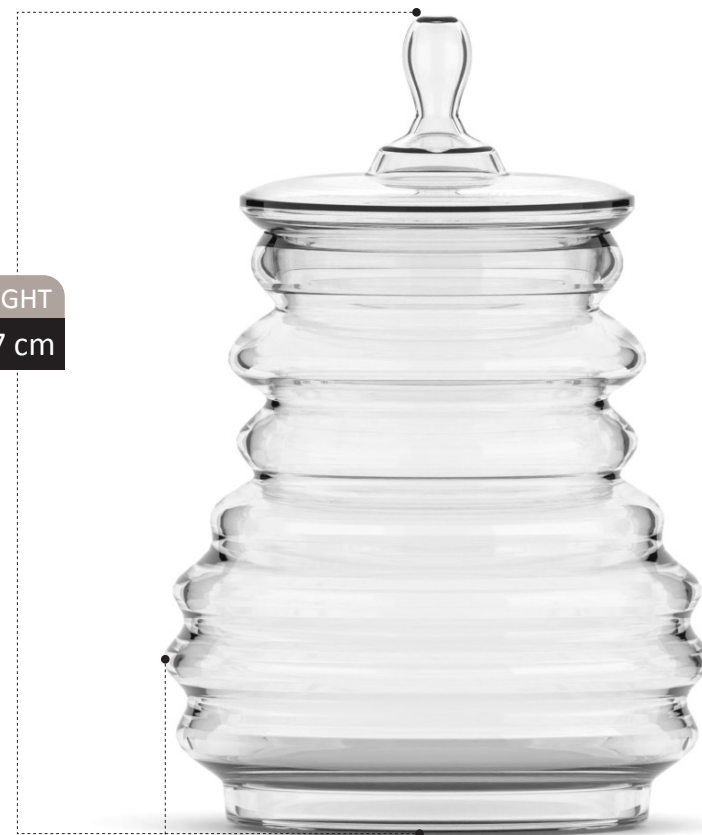

NEW
ARRIVAL

PIPPA COLLECTION

NEW
ARRIVAL

HIGHT
27 cm

CODE 00m71

19 cm
Diameter

LEONORA COLLECTION

NEW
ARRIVAL

BONBON JARS SECTION
Catalog 2023

29

HIGHT
21 cm

CODE 00m72

18 cm
Diameter

SIENNA

COLLECTION

**NEW
ARRIVAL**