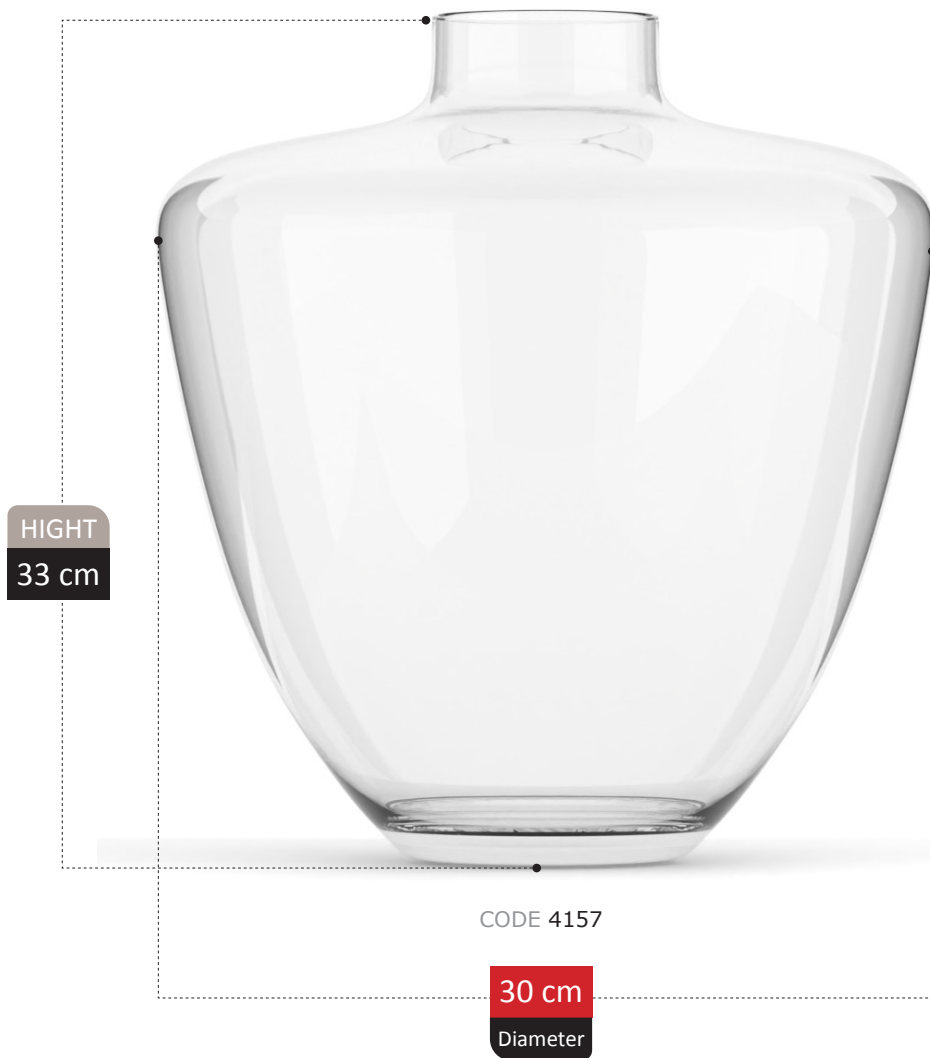

HIGHT
23 cm

CODE 4123

19 cm
Diameter

RANKEN COLLECTION

HIGHT
26 cm

CODE 0038

17 cm
Diameter

RENDA COLLECTION

9 cm
Diameter

CORONA COLLECTION

HIGHT
21 cm

CODE 0141

24 cm
Diameter

NERVEN COLLECTION

HUMA COLLECTION

HIGHT
17 cm

CODE 0851

24 cm
Diameter

LUJO
COLLECTION

CLIO COLLECTION

HIGHT
22 cm

CODE 0160

18 cm
Diameter

DILETTA COLLECTION