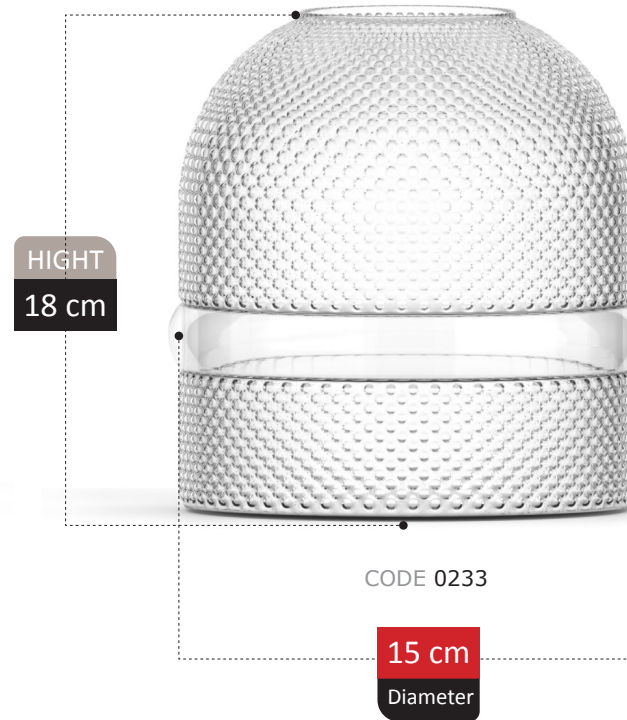

HIGHT
17 cm

CODE 0828

14 cm
Diameter

BERNA COLLECTION

HIGHT
19 cm

CODE 00m2

15 cm
Diameter

ZOLEN COLLECTION

CODE 0169

14 cm
Diameter

CATERINA COLLECTION

VALLEA COLLECTION

BORAK COLLECTION

HIGHT
21 cm

CODE 00m 21

12 cm
Diameter

JWRYA COLLECTION

LIVIA

COLLECTION

LIVIA COLLECTION

HIGHT
30 cm

CODE 0241

15 cm
Diameter

HIGHT
25 cm

CODE 0242

13 cm
Diameter

HIGHT
20 cm

CODE 0243

10 cm
Diameter

ILHAN COLLECTION

VASE SCETION
Catalog 2023

209