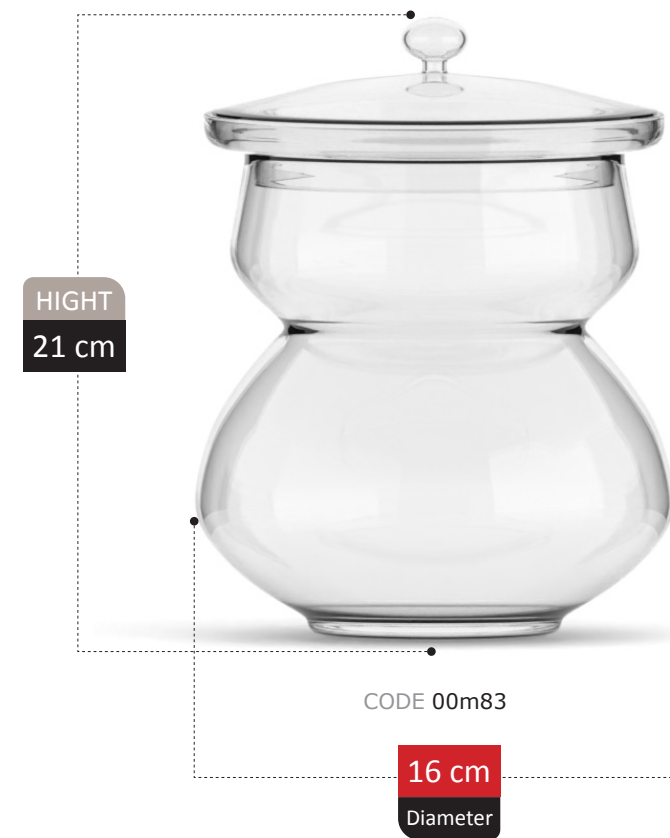

NEW
ARRIVAL

PIPPA COLLECTION

NEW
ARRIVAL

HIGHT
27 cm

CODE 00m71

19 cm
Diameter

LEONORA COLLECTION

NEW
ARRIVAL

BONBON JARS SECTION
Catalog 2023

29

HIGHT
21 cm

CODE 00m72

18 cm
Diameter

SIENNA

COLLECTION

**NEW
ARRIVAL**

NEW
ARRIVAL

ROSETTA COLLECTION

NEW
ARRIVAL

DIVINA COLLECTION

NEW
ARRIVAL

HIGHT
30 cm

CODE 0m208

19 cm
Diameter