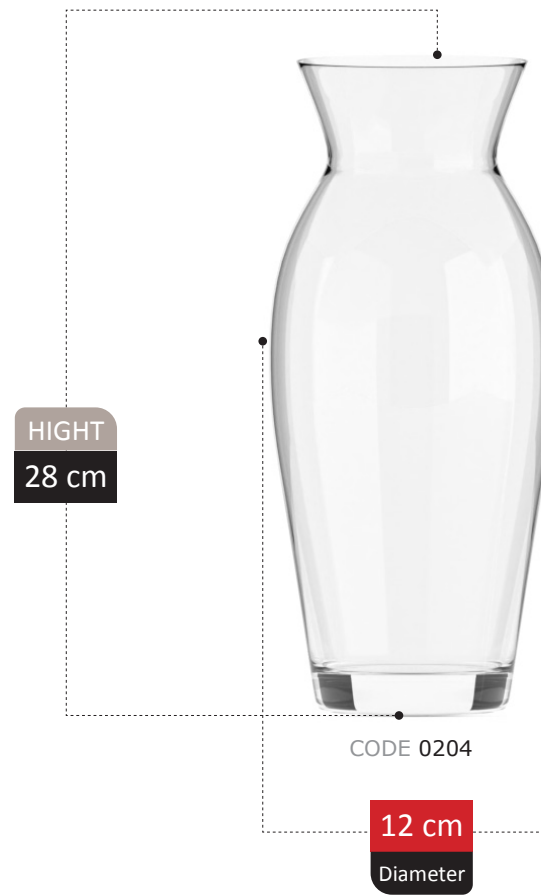

NEW
ARRIVAL

PIPPA COLLECTION

NEW
ARRIVAL

HIGHT
27 cm

CODE 00m71

19 cm
Diameter

LEONORA COLLECTION

NEW
ARRIVAL

NEW
ARRIVAL

ROSETTA COLLECTION

NEW
ARRIVAL

DIVINA COLLECTION

NEW
ARRIVAL

HIGHT
30 cm

CODE 0m208

19 cm
Diameter

HIGHT
23 cm

CODE 4123

19 cm
Diameter

RANKEN COLLECTION

HIGHT
26 cm

CODE 0038

17 cm
Diameter

RENDA COLLECTION

FILIZ
COLLECTION

HIGHT
12 cm

CODE 4136

16 cm
Diameter

AZAD COLLECTION

VASE SCETION
Catalog 2023

121

HIGHT
37 cm