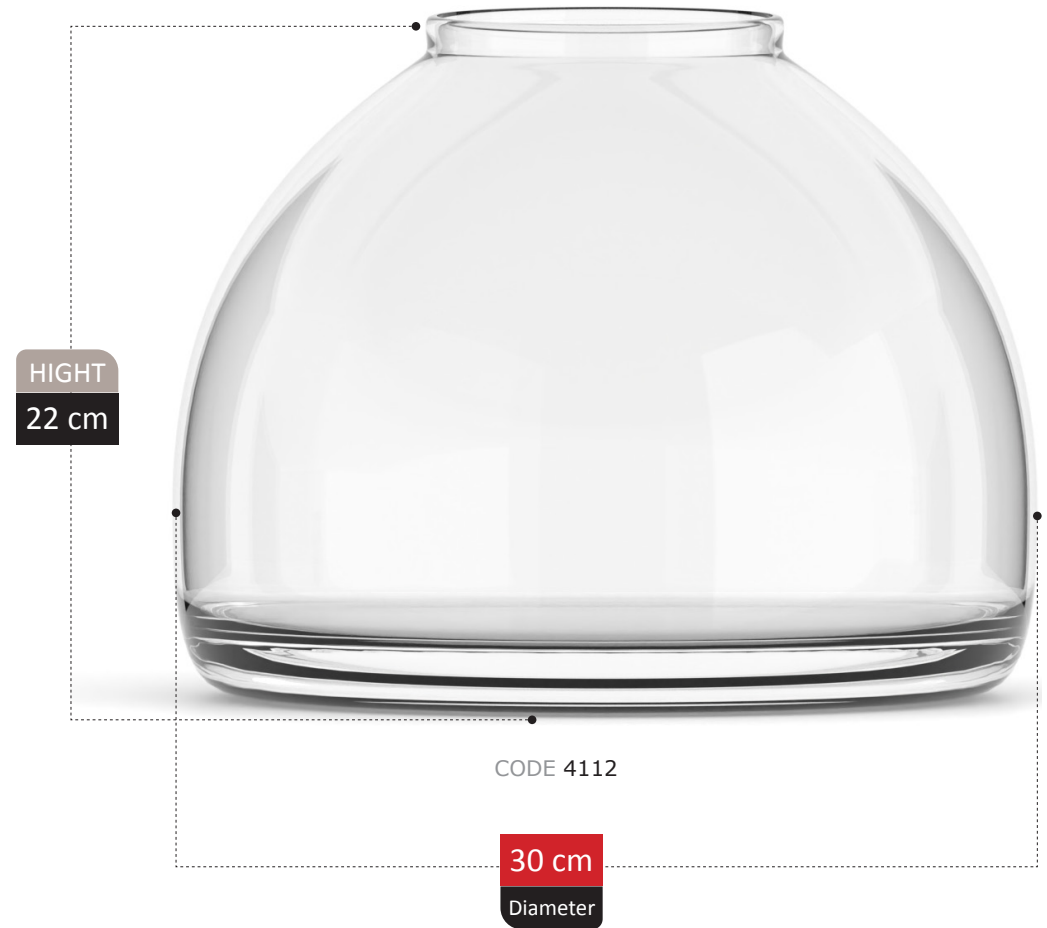

HIGHT
23 cm

CODE 4123

19 cm
Diameter

RANKEN COLLECTION

HIGHT
26 cm

CODE 0038

17 cm
Diameter

RENDA COLLECTION

69

HIGHT
30 cm

CODE 0037

18 cm
Diameter

DELSHAD

COLLECTION

ALTAN COLLECTION

ELOISA

9 cm
Diameter

CORONA COLLECTION

HIGHT
21 cm

CODE 0141

24 cm
Diameter

NERVEN COLLECTION

HUMA COLLECTION

HIGHT
17 cm

CODE 0851

24 cm
Diameter

LUJO
COLLECTION

CLIO COLLECTION

HIGHT
22 cm

CODE 0160

18 cm
Diameter

DILETTA COLLECTION