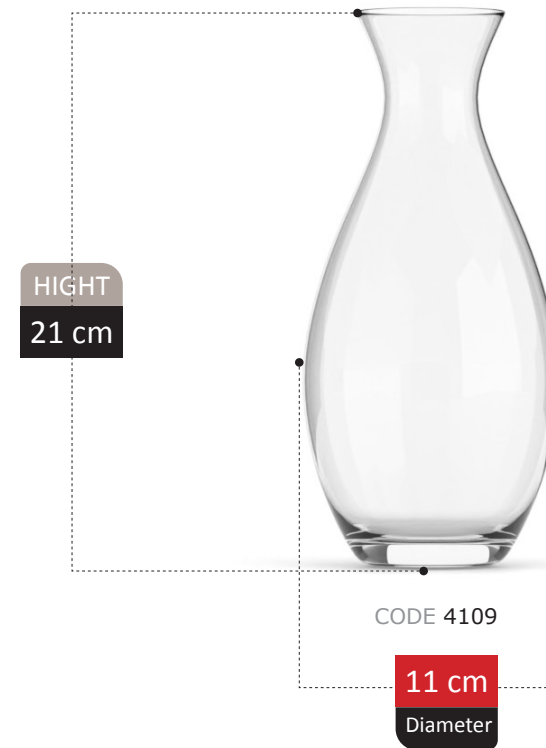

NEW
ARRIVAL

ROSETTA COLLECTION

NEW
ARRIVAL

DIVINA COLLECTION

NEW
ARRIVAL

HIGHT
30 cm

CODE 0m208

19 cm
Diameter

HIGHT
23 cm

CODE 4123

19 cm
Diameter

RANKEN COLLECTION

HIGHT
26 cm

CODE 0038

17 cm
Diameter

RENDA COLLECTION

VOLER COLLECTION

HIGHT
26 cm

CODE 00m5

14 cm
Diameter

NERSYA COLLECTION

ZELMIRA

COLLECTION

ZELMIRA COLLECTION

DAMLA COLLECTION

HIGHT
21 cm

CODE 0244

15 cm
Diameter

BERRIN

COLLECTION

HIGHT
33 cm

CODE 0895