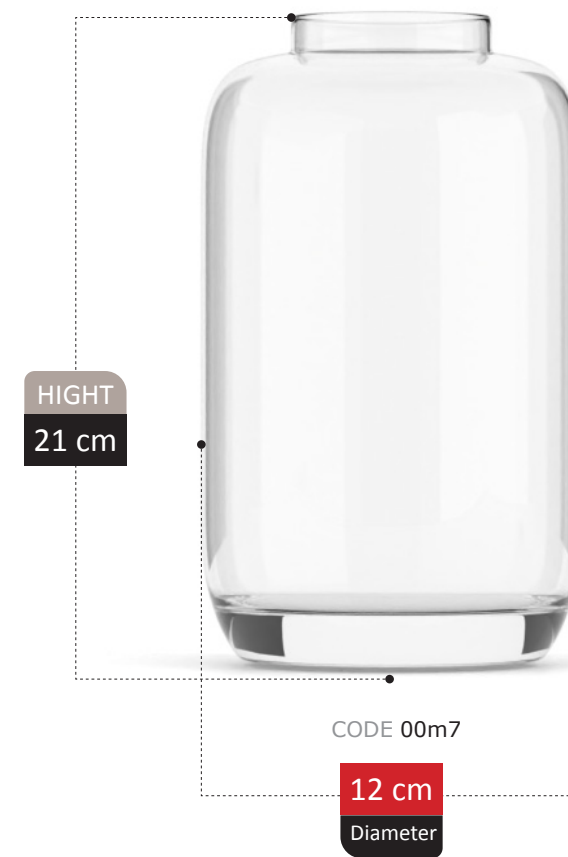

HIGHT
23 cm

CODE 4123

19 cm
Diameter

RANKEN COLLECTION

HIGHT
26 cm

CODE 0038

17 cm
Diameter

RENDA COLLECTION

DAMLA COLLECTION

HIGHT
21 cm

CODE 0244

15 cm
Diameter

BERRIN

COLLECTION

HIGHT
33 cm

CODE 0895

13 cm

Diameter

BONA COLLECTION

BONA COLLECTION

GRETA COLLECTION

HIGHT
14 cm

CODE 0185

15 cm
Diameter