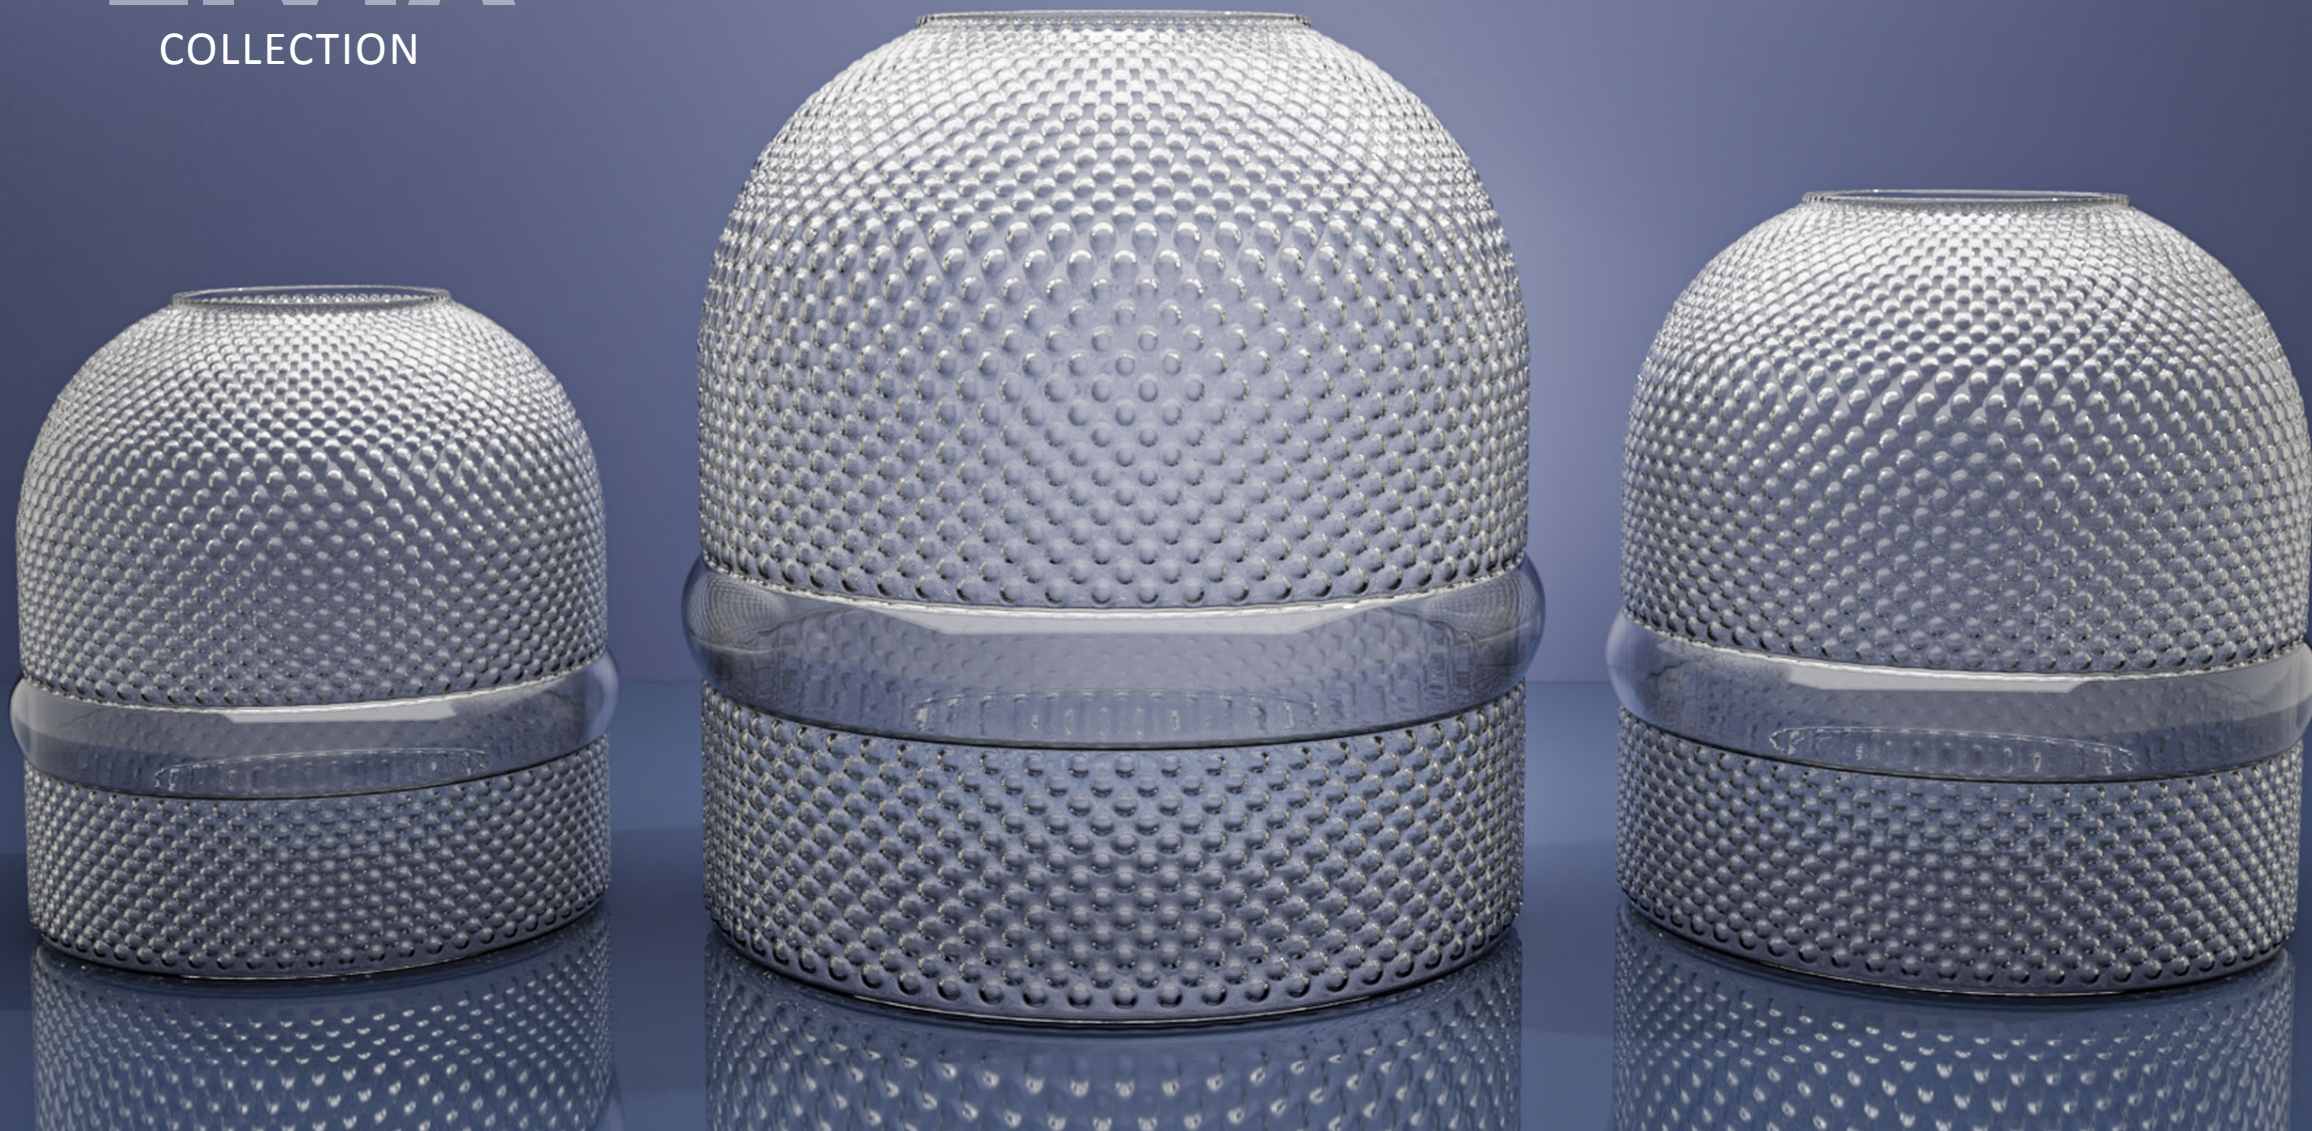

LIVIA

COLLECTION