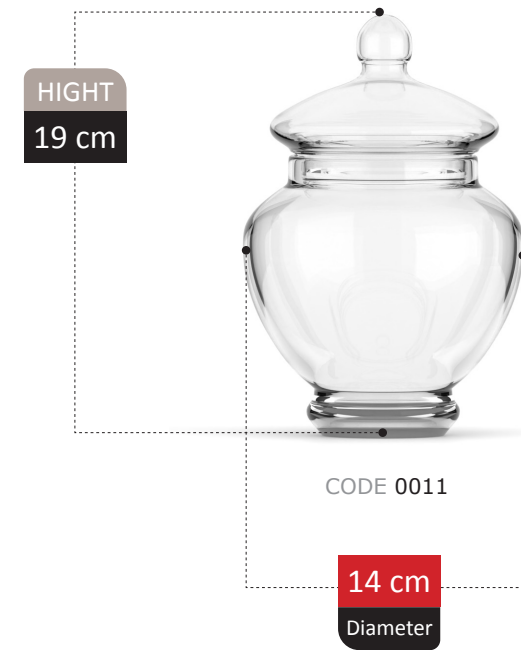

BONBON JARS

WINSON

COLLECTION

EYLUL COLLECTION

BONBON JARS SECTION
Catalog 2023

11

HIGHT
34 cm

CODE 00m60

23 cm

Diameter

TOTSHA

COLLECTION

DELARA COLLECTION

OZDAN

COLLECTION

RICCO COLLECTION