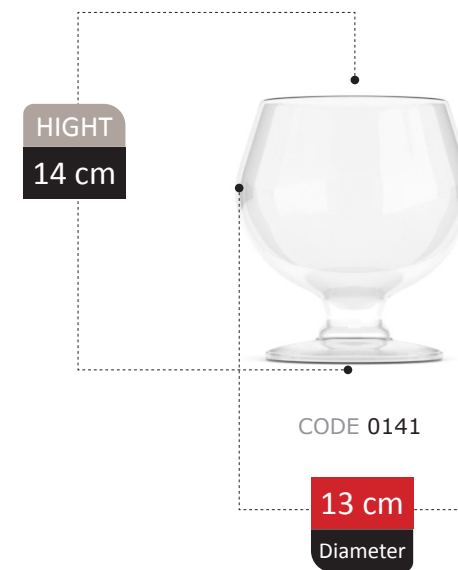

BOTTLE VASE SECTION
Catalog 2023

HIGHT
25 cm

CODE 0897

14 cm
Diameter

glass |

- glass **Vase**
- glass **Scatol**
- glass **Decoration**
- glass **Bottle**
- glass **Vessel**
- glass **food keeper**
- glassware

www.elmasaglass.com

BIRAY COLLECTION

HIGHT
41 cm

CODE 0M30

18 cm
Diameter

FOOTED

ITTALA COLLECTION

HIGHT
16 cm

CODE 0099

11 cm
Diameter

ALESSIA

COLLECTION

DEEM

COLLECTION

BRIA COLLECTION

FOOTED SECTION
Catalog 2023

275

HIGHT
16 cm

CODE 0094

12 cm
Diameter

BICE COLLECTION

FOOTED SECTION
Catalog 2023

277

HIGHT
11 cm