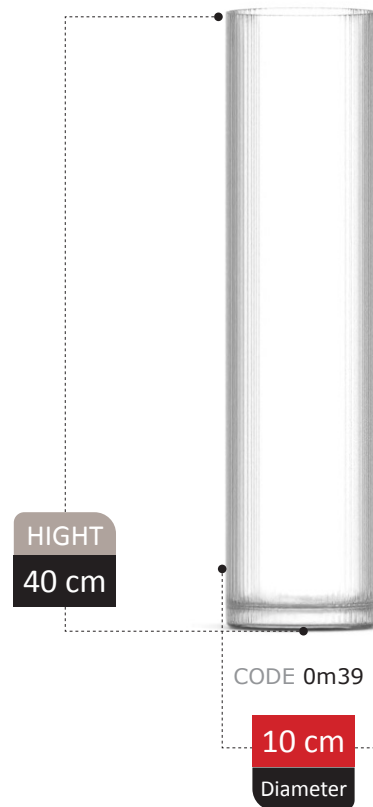

15 cm
Diameter

KATREN COLLECTION

VASE SCETION
Catalog 2023

223

HIGHT
20 cm

CODE 0m24

11 cm
Diameter

ECRIN COLLECTION

JOREQ COLLECTION

VASE SCETION
Catalog 2023

229

HIGHT
23 cm

CODE 00m43

13 cm

Diameter

ADOISA COLLECTION

HIGHT
16 cm

CODE 0800

18 cm
Diameter

TALINA

COLLECTION

TOLIPYA COLLECTION

NERINA

COLLECTION

BOTTLE VASE SECTION
Catalog 2023

HIGHT
25 cm

CODE 0897

14 cm
Diameter

glass |

- glass **Vase**
- glass **Scatol**
- glass **Decoration**
- glass **Bottle**
- glass **Vessel**
- glass **food keeper**
- glassware