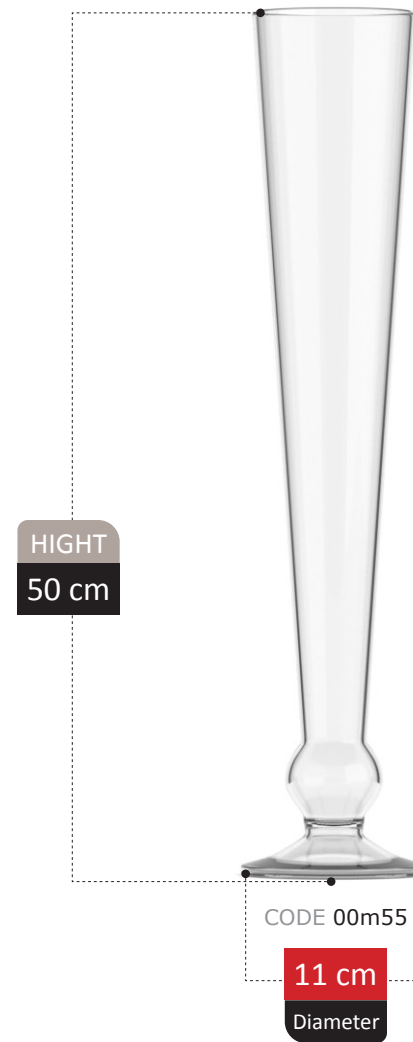

15 cm
Diameter

KATREN COLLECTION

VASE SCETION
Catalog 2023

223

HIGHT
20 cm

CODE 0m24

11 cm
Diameter

ECRIN COLLECTION

JOREQ COLLECTION

VASE SCETION
Catalog 2023

229

HIGHT
23 cm

CODE 00m43

13 cm

Diameter

ADOISA COLLECTION

HIGHT
16 cm

CODE 0800

18 cm
Diameter

TALINA

COLLECTION

TOLIPYA COLLECTION

NERINA

COLLECTION