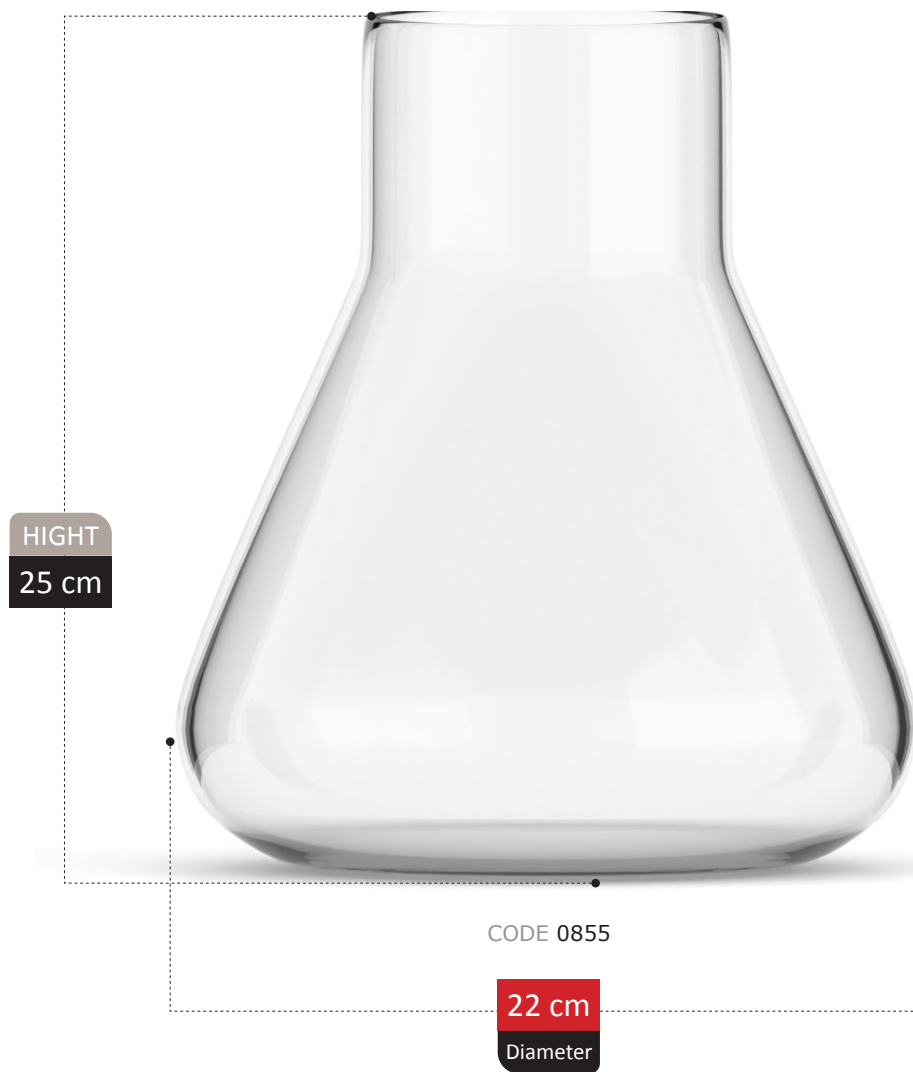

HIGHT
19 cm

CODE 0854

20 cm
Diameter

FUNDA

COLLECTION

OSENA COLLECTION

MICOLA COLLECTION

VASE SCETION
Catalog 2023

191

HIGHT
17 cm

CODE 0m14

15 cm
Diameter

OYOZ COLLECTION

HIGHT
31 cm

CODE 4113

13 cm
Diameter