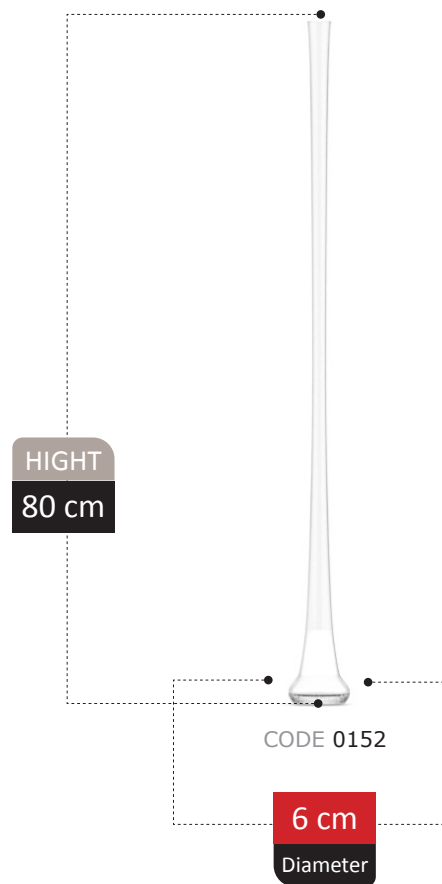

195

HIGHT
37 cm

CODE 0859

33 cm
Diameter

MARIA COLLECTION

HIGHT
23 cm

CODE 4103

18 cm
Diameter

BOYOK COLLECTION

COLLECTION

VASE SCETION
Catalog 2023

197

HIGHT
29 cm

CODE 0861

24 cm

Diameter

MATILDE COLLECTION

HIGHT
22 cm

CODE 4106

24 cm
Diameter

FINA COLLECTION

VASE SCETION
Catalog 2023

199

HIGHT
20 cm

CODE 0169

14 cm
Diameter

CATERINA COLLECTION

VALLEA COLLECTION

BORAK COLLECTION

HIGHT
21 cm

CODE 00m 21

12 cm
Diameter