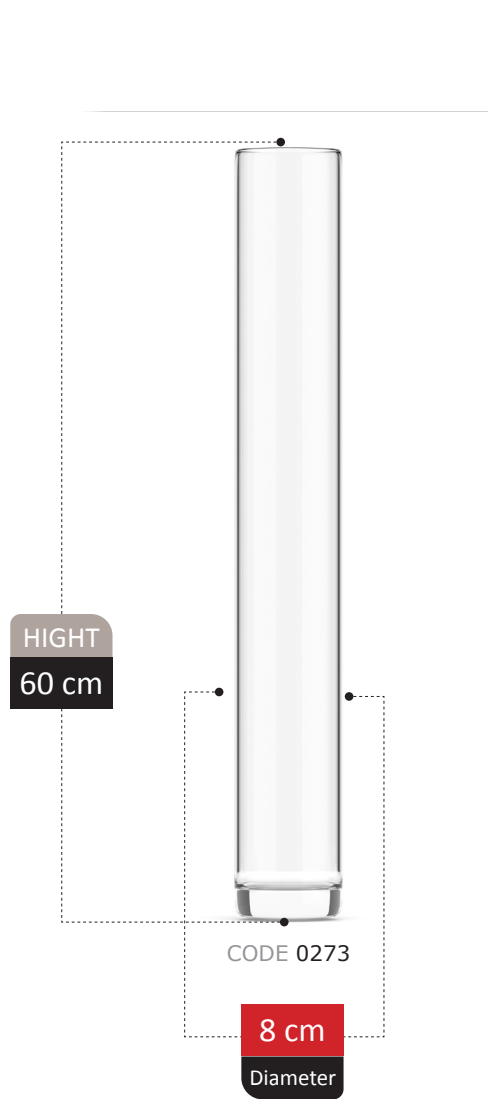

HIGHT
16 cm

CODE 0800

18 cm
Diameter

TALINA

COLLECTION

TOLIPYA COLLECTION

NERINA

COLLECTION

NERINA COLLECTION

NERINA COLLECTION

NERINA COLLECTION

VASE SCETION
Catalog 2023

NERINA COLLECTION

NERINA COLLECTION

BOTTLE VASE

ASENA COLLECTION

BINIZ COLLECTION

HIGHT
23 cm

CODE 0887

12 cm
Diameter

RANEM COLLECTION

253

BOTTLE VASE SECTION
Catalog 2023

HIGHT
20 cm

CODE 4115

11 cm
Diameter

HORMOZ COLLECTION

HIGHT
38 cm

CODE 4885

28 cm
Diameter

EJENA COLLECTION

HIGHT
25 cm