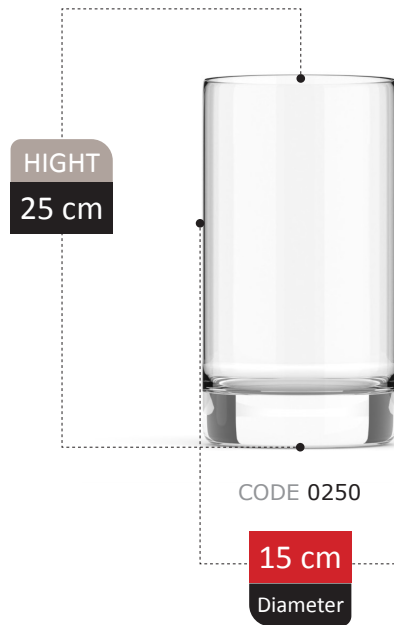

NERINA COLLECTION