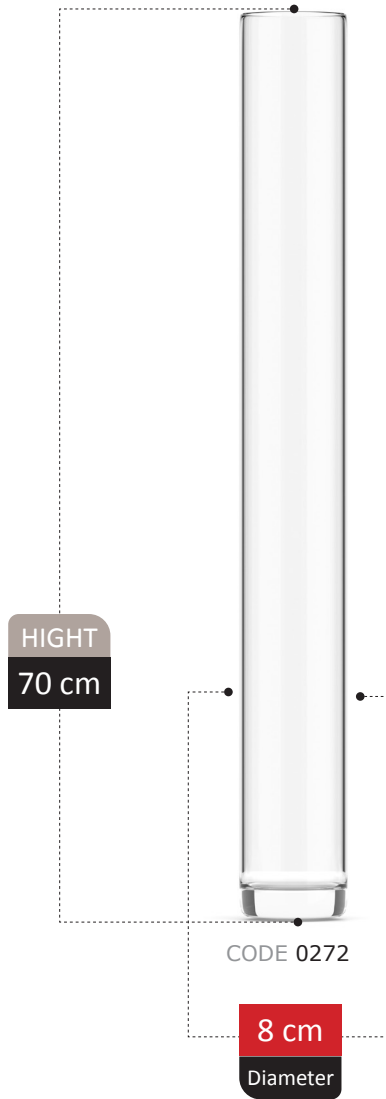

JOREQ COLLECTION

VASE SCETION
Catalog 2023

229

HIGHT
23 cm

CODE 00m43

13 cm

Diameter

ADOISA COLLECTION

HIGHT
16 cm

CODE 0800

18 cm
Diameter

TALINA

COLLECTION

TOLIPYA COLLECTION

NERINA

COLLECTION

NERINA COLLECTION

NERINA COLLECTION

NERINA COLLECTION

VASE SCETION
Catalog 2023

NERINA COLLECTION

NERINA COLLECTION

BOTTLE VASE

ASENA COLLECTION

BINIZ COLLECTION

HIGHT
23 cm

CODE 0887

12 cm
Diameter

RANEM COLLECTION

253

BOTTLE VASE SECTION
Catalog 2023

HIGHT
20 cm