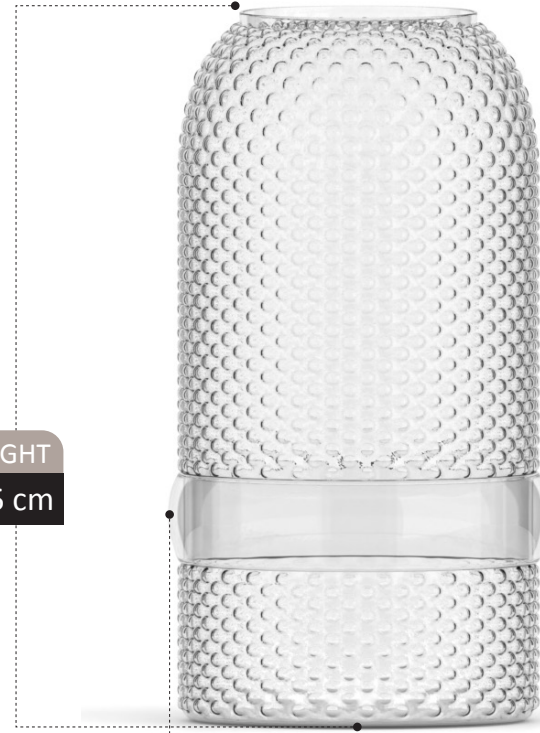

JWRYA COLLECTION

LIVIA

COLLECTION

LIVIA COLLECTION

HIGHT
30 cm

CODE 0241

15 cm
Diameter

HIGHT
25 cm

CODE 0242

13 cm
Diameter

HIGHT
20 cm

CODE 0243

10 cm
Diameter

ILHAN COLLECTION

VASE SCETION
Catalog 2023

209