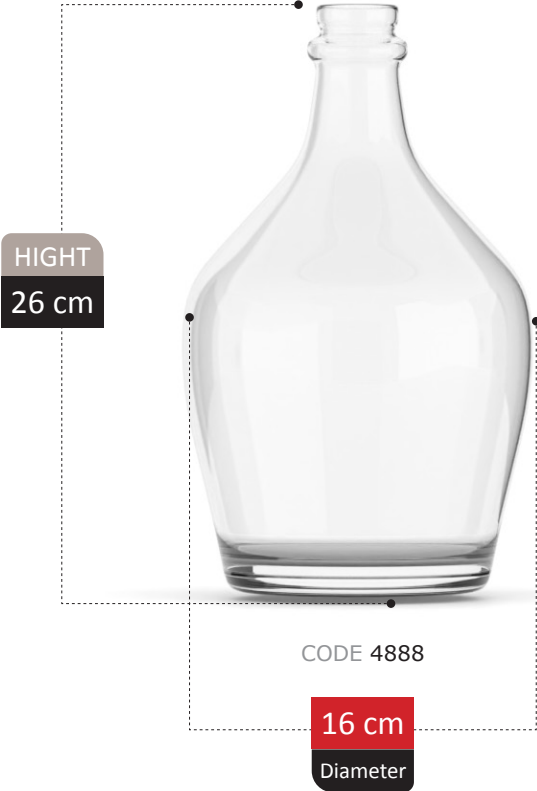

BINIZ COLLECTION

HIGHT
23 cm

CODE 0887

12 cm
Diameter

RANEM COLLECTION

253

BOTTLE VASE SECTION
Catalog 2023

HIGHT
20 cm

CODE 4115

11 cm
Diameter

HORMOZ COLLECTION

HIGHT
38 cm

CODE 4885

28 cm
Diameter

EJENA COLLECTION

HIGHT
25 cm

CODE 0892

11 cm
Diameter

HOLYA COLLECTION

HIGHT
26 cm

CODE 0886

22 cm
Diameter

LENYA
COLLECTION

HUNDE

BOTTLE VASE SECTION
Catalog 2023

HIGHT
25 cm

CODE 0897

14 cm
Diameter

glass |

- glass **Vase**
- glass **Scatol**
- glass **Decoration**
- glass **Bottle**
- glass **Vessel**
- glass **food keeper**
- glassware