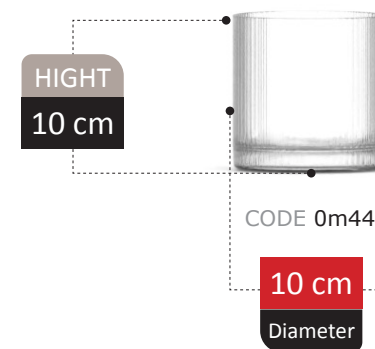

HIGHT
16 cm

CODE 0800

18 cm
Diameter

TALINA

COLLECTION

TOLIPYA COLLECTION

NERINA

COLLECTION