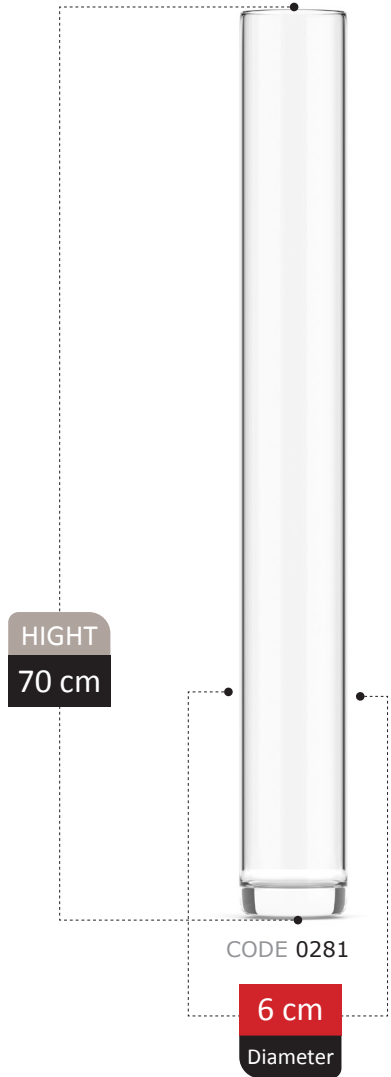

JOREQ COLLECTION

VASE SCETION
Catalog 2023

229

HIGHT
23 cm

CODE 00m43

13 cm

Diameter

ADOISA COLLECTION

HIGHT
16 cm

CODE 0800

18 cm
Diameter

TALINA

COLLECTION

TOLIPYA COLLECTION

NERINA

COLLECTION

NERINA COLLECTION

NERINA COLLECTION

NERINA COLLECTION

VASE SCETION
Catalog 2023

NERINA COLLECTION

NERINA COLLECTION

BOTTLE VASE

ASENA COLLECTION

BINIZ COLLECTION

HIGHT
23 cm

CODE 0887

12 cm
Diameter

RANEM COLLECTION

253

BOTTLE VASE SECTION
Catalog 2023

HIGHT
20 cm