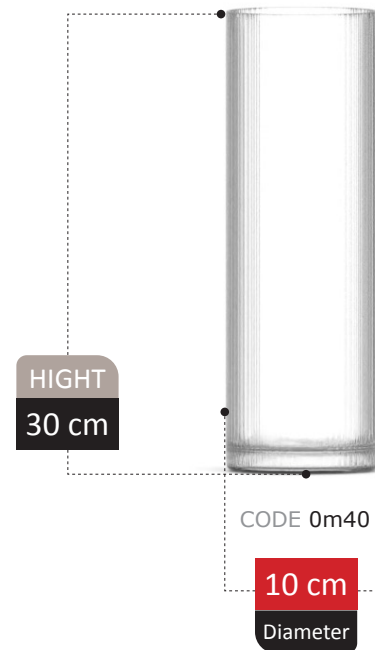

JOREQ COLLECTION

VASE SCETION
Catalog 2023

229

HIGHT
23 cm

CODE 00m43

13 cm

Diameter

ADOISA COLLECTION

HIGHT
16 cm

CODE 0800

18 cm
Diameter

TALINA

COLLECTION

TOLIPYA COLLECTION

NERINA

COLLECTION