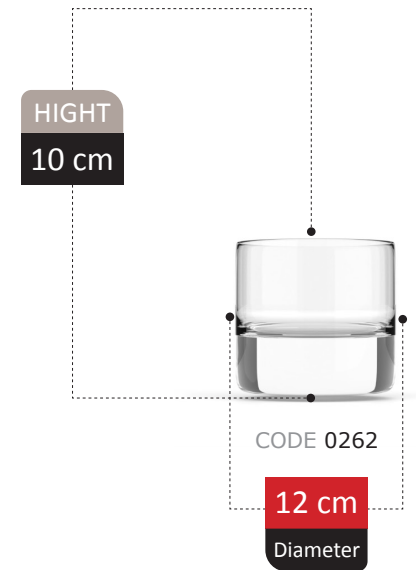

NERINA COLLECTION