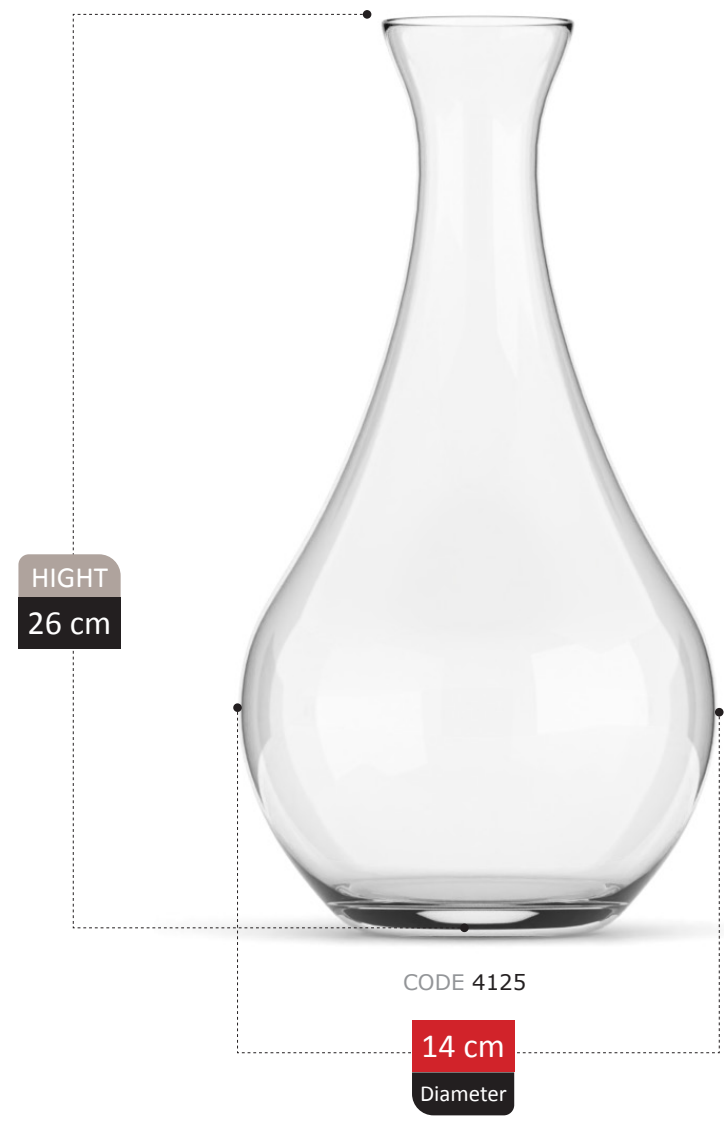

SEVEL COLLECTION