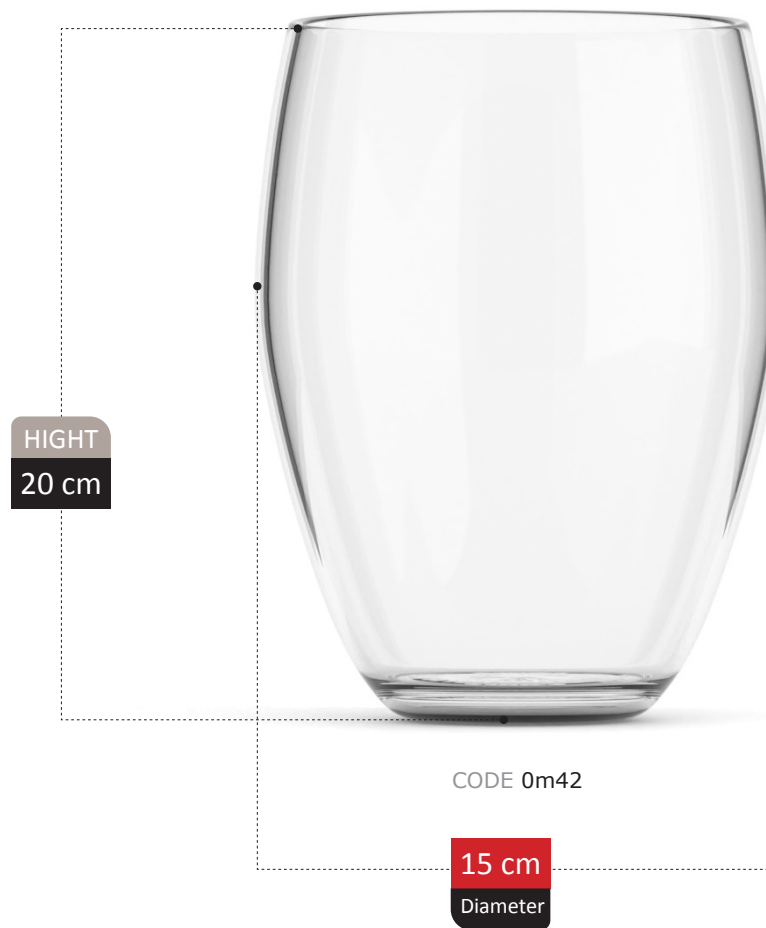

NEW
ARRIVAL

ROSETTA COLLECTION

NEW
ARRIVAL

DIVINA COLLECTION

NEW
ARRIVAL

HIGHT
30 cm

CODE 0m208

19 cm
Diameter

HIGHT
23 cm

CODE 4123

19 cm
Diameter

RANKEN COLLECTION

HIGHT
26 cm

CODE 0038

17 cm
Diameter

RENDA COLLECTION

HIGHT
12 cm

CODE 0186

11 cm
Diameter

SULAY COLLECTION

VASE SCETION
Catalog 2023

159

HIGHT
26 cm

CODE 4151

12 cm
Diameter

HOOD COLLECTION

ASARYA COLLECTION

VASE SCETION
Catalog 2023

163

HIGHT
26 cm

CODE 00m9

13 cm
Diameter