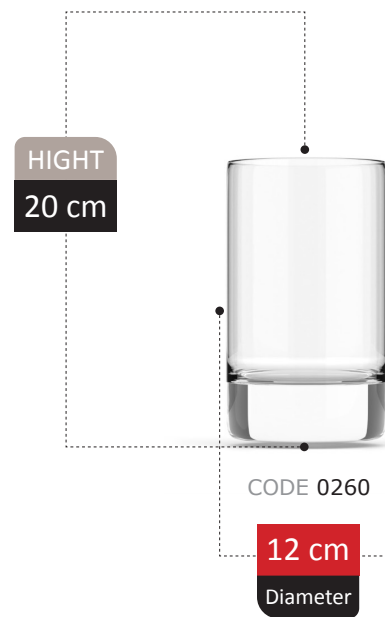

NERINA COLLECTION