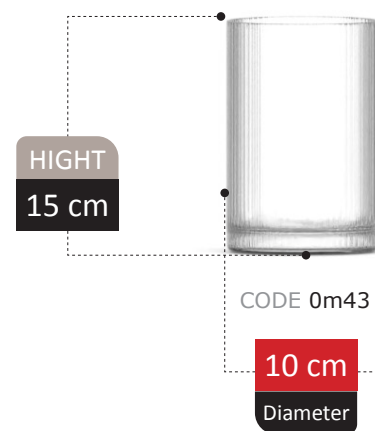

15 cm
Diameter

KATREN COLLECTION

VASE SCETION
Catalog 2023

223

HIGHT
20 cm

CODE 0m24

11 cm
Diameter

ECRIN COLLECTION

JOREQ COLLECTION

VASE SCETION
Catalog 2023

229

HIGHT
23 cm

CODE 00m43

13 cm

Diameter

ADOISA COLLECTION

HIGHT
16 cm

CODE 0800

18 cm
Diameter

TALINA

COLLECTION

TOLIPYA COLLECTION

NERINA

COLLECTION

BINIZ COLLECTION

HIGHT
23 cm

CODE 0887

12 cm
Diameter

RANEM COLLECTION

253

BOTTLE VASE SECTION
Catalog 2023

HIGHT
20 cm