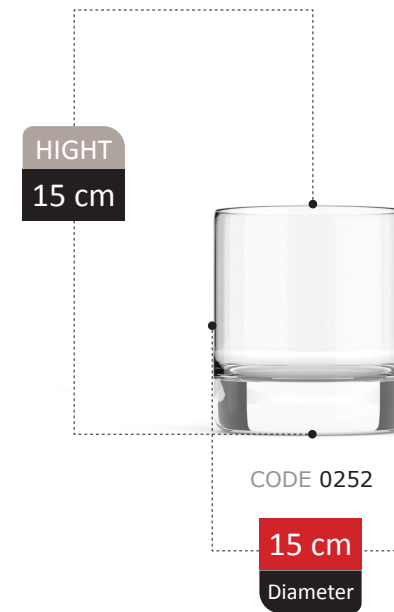

NERINA COLLECTION