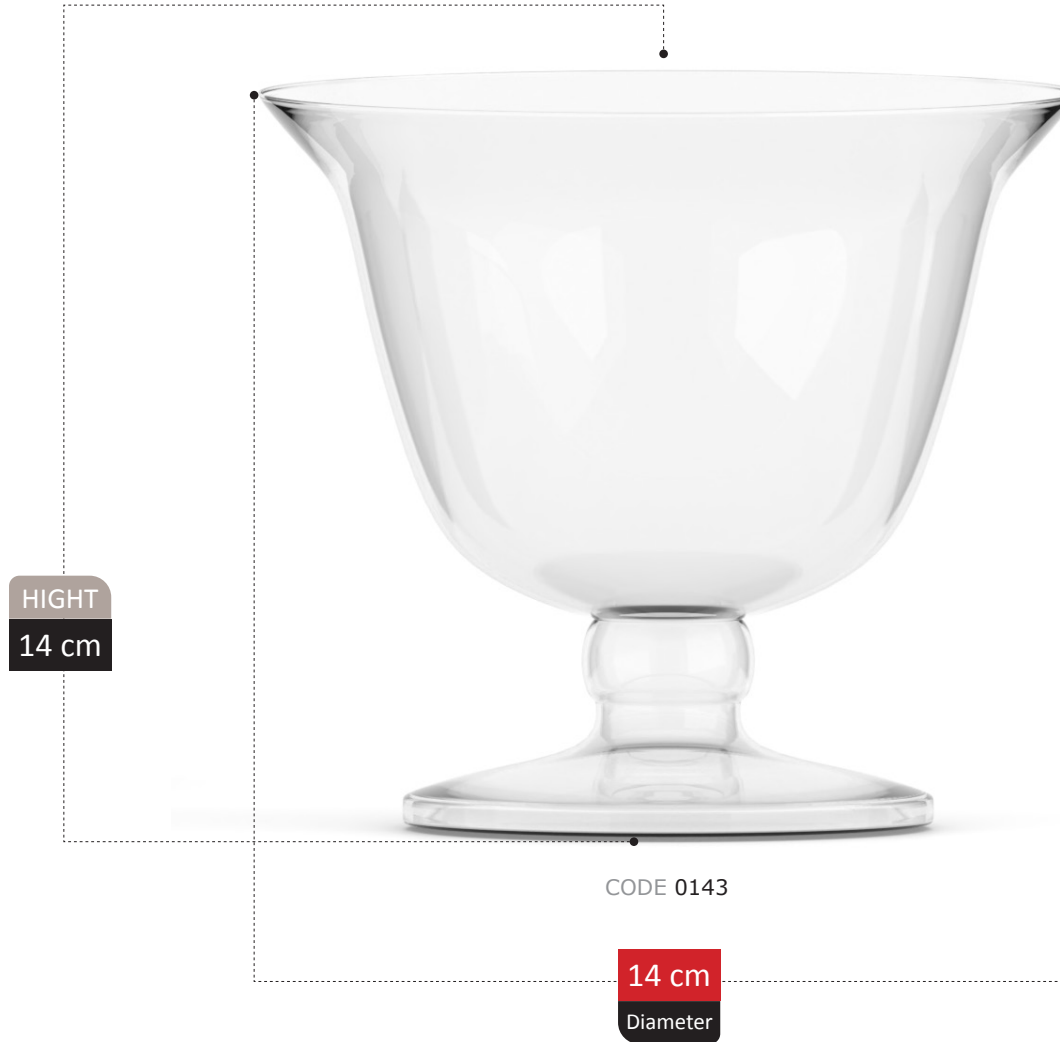

275

HIGHT
16 cm

CODE 0094

12 cm
Diameter

BICE COLLECTION

FOOTED SECTION
Catalog 2023

277

HIGHT
11 cm

CODE 0142

10 cm
Diameter

ROSA

COLLECTION

SMYCKA

Collection

LIA
COLLECTION

ASLY
Collection

LALYA COLLECTION

SOON

TASTE THE LUXURY
TABLEWARE VERSION

ELMASA
Luxury

ELMASA

SOON

TABLEWARE VERSION

Notice