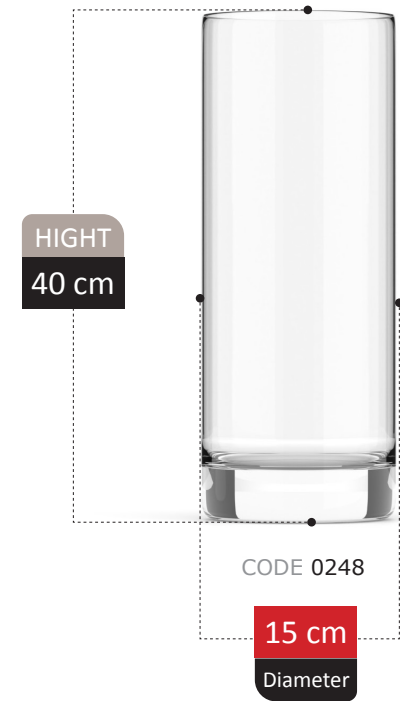

15 cm
Diameter

KATREN COLLECTION

VASE SCETION
Catalog 2023

223

HIGHT
20 cm

CODE 0m24

11 cm
Diameter

ECRIN COLLECTION

JOREQ COLLECTION

VASE SCETION
Catalog 2023

229

HIGHT
23 cm

CODE 00m43

13 cm

Diameter

ADOISA COLLECTION

HIGHT
16 cm

CODE 0800

18 cm
Diameter

TALINA

COLLECTION

TOLIPYA COLLECTION

NERINA

COLLECTION

BINIZ COLLECTION

HIGHT
23 cm

CODE 0887

12 cm
Diameter

RANEM COLLECTION

253

BOTTLE VASE SECTION
Catalog 2023

HIGHT
20 cm