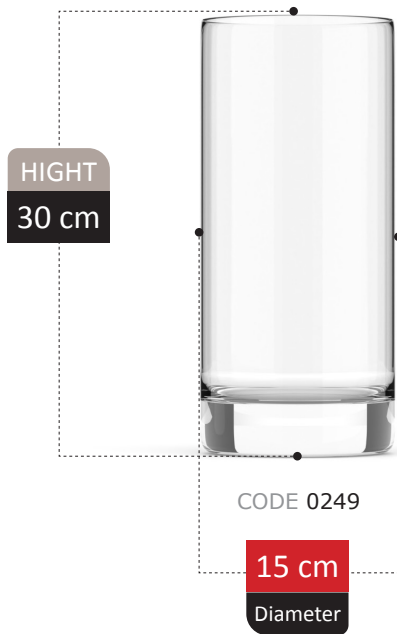

NERINA COLLECTION