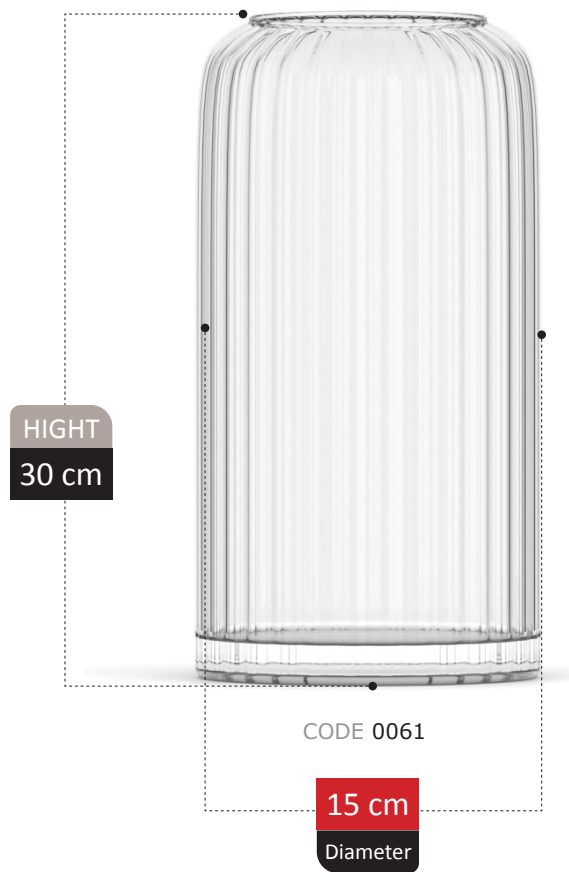

HIGHT
17 cm

CODE 0828

14 cm
Diameter

BERNA COLLECTION

HIGHT
19 cm

CODE 00m2

15 cm
Diameter

ZOLEN COLLECTION

LERZAN COLLECTION

HIGHT
26 cm

CODE 4102

16 cm
Diameter

LUCETTA

COLLECTION

HIGHT
37 cm

CODE 0060

15 cm
Diameter

KATREN COLLECTION

VASE SCETION
Catalog 2023

223

HIGHT
20 cm

CODE 0m24

11 cm
Diameter

ECRIN COLLECTION