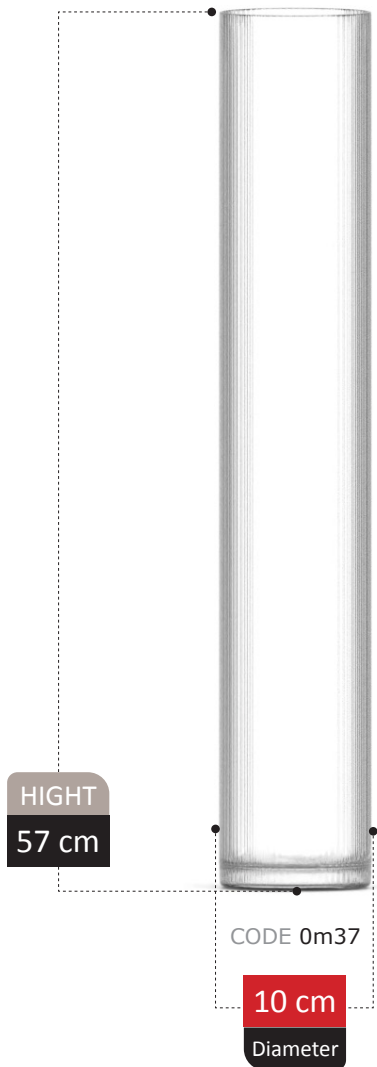

CODE 0242

13 cm
Diameter

HIGHT
20 cm

CODE 0243

10 cm
Diameter

ILHAN COLLECTION

VASE SCETION
Catalog 2023

209

15 cm
Diameter

KATREN COLLECTION

VASE SCETION
Catalog 2023

223

HIGHT
20 cm

CODE 0m24

11 cm
Diameter

ECRIN COLLECTION

JOREQ COLLECTION

VASE SCETION
Catalog 2023

229

HIGHT
23 cm

CODE 00m43

13 cm

Diameter

ADOISA COLLECTION

HIGHT
16 cm

CODE 0800

18 cm
Diameter

TALINA

COLLECTION

TOLIPYA COLLECTION

NERINA

COLLECTION