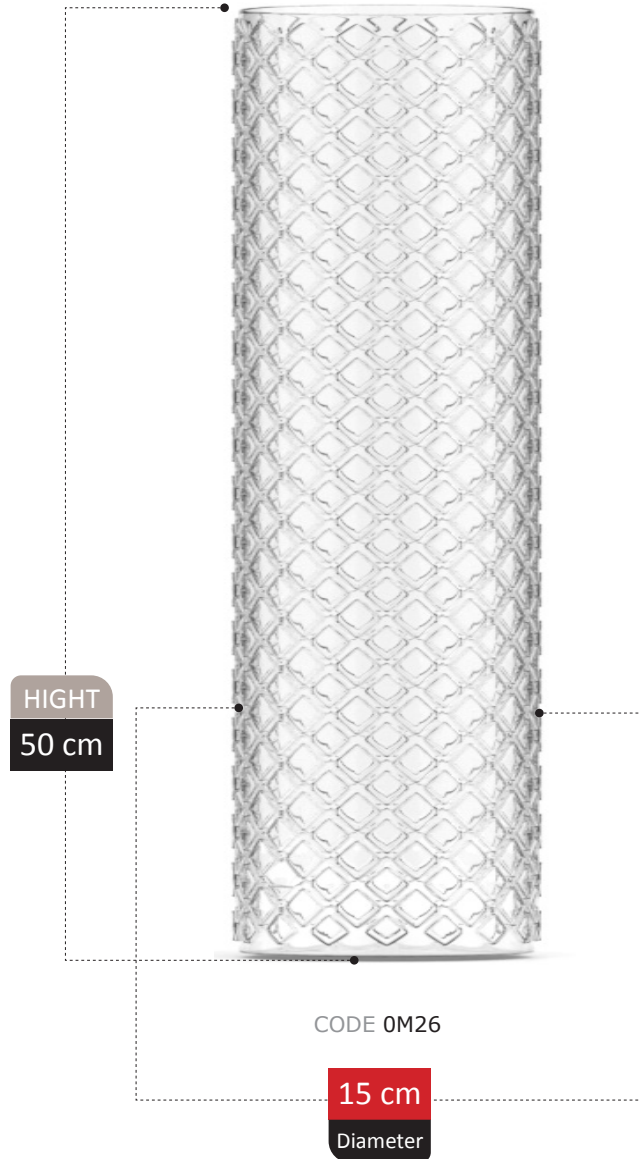

HIGHT
16 cm

CODE 0800

18 cm
Diameter

TALINA

COLLECTION

TOLIPYA COLLECTION

NERINA

COLLECTION

NERINA COLLECTION

NERINA COLLECTION

NERINA COLLECTION

VASE SCETION
Catalog 2023

NERINA COLLECTION

NERINA COLLECTION

BOTTLE VASE

ASENA COLLECTION

BINIZ COLLECTION

HIGHT
23 cm

CODE 0887

12 cm
Diameter

RANEM COLLECTION

253

BOTTLE VASE SECTION
Catalog 2023

HIGHT
20 cm

CODE 4115

11 cm
Diameter

HORMOZ COLLECTION

HIGHT
38 cm

CODE 4885

28 cm
Diameter

EJENA COLLECTION

HIGHT
25 cm