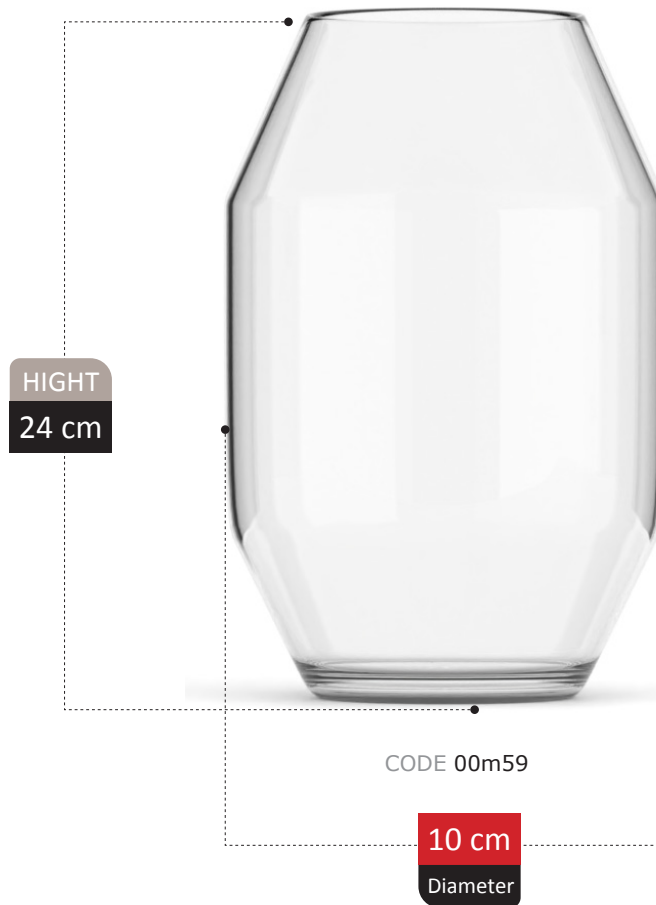

NEW
ARRIVAL

ROSETTA COLLECTION

NEW
ARRIVAL

DIVINA COLLECTION

NEW
ARRIVAL

HIGHT
30 cm

CODE 0m208

19 cm
Diameter

HIGHT
13 cm

CODE 0825

13 cm
Diameter

HOMA COLLECTION

HIGHT
14 cm

CODE 0826

10 cm
Diameter

FORTUNATA COLLECTION

VASE SCETION
Catalog 2023

103

HIGHT
13 cm

CODE 0173

13 cm
Diameter

JANAN

VASE SCETION
Catalog 2023

105

HIGHT
17 cm

CODE 0828

14 cm
Diameter

BERNA COLLECTION

HIGHT
19 cm

CODE 00m2

15 cm
Diameter

ZOLEN COLLECTION