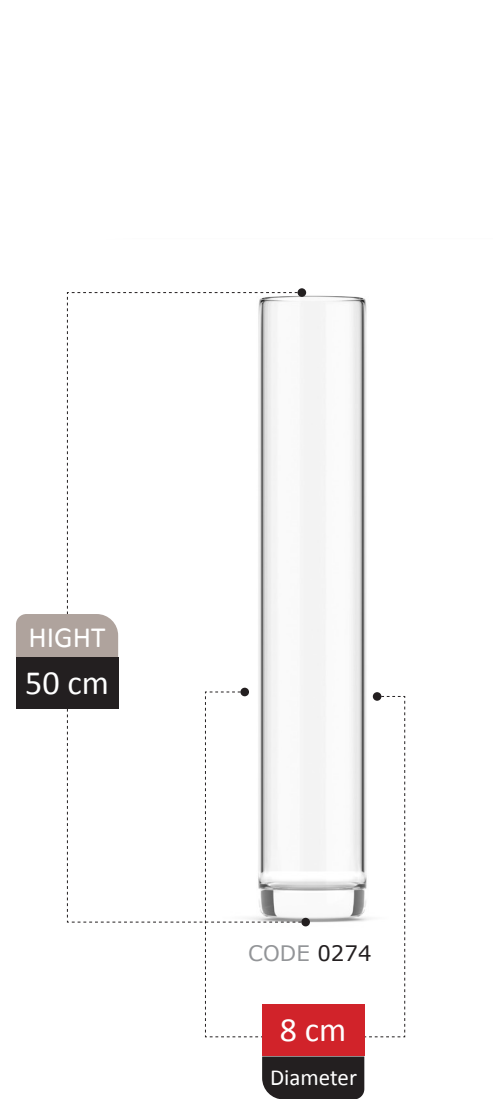

15 cm
Diameter

KATREN COLLECTION

VASE SCETION
Catalog 2023

223

HIGHT
20 cm

CODE 0m24

11 cm
Diameter

ECRIN COLLECTION

HIGHT
16 cm

CODE 0800

18 cm
Diameter

TALINA

COLLECTION

TOLIPYA COLLECTION

NERINA

COLLECTION

NERINA COLLECTION

NERINA COLLECTION

NERINA COLLECTION

VASE SCETION
Catalog 2023

NERINA COLLECTION

NERINA COLLECTION

BOTTLE VASE

ASENA COLLECTION

BINIZ COLLECTION

HIGHT
23 cm

CODE 0887

12 cm
Diameter

RANEM COLLECTION

253

BOTTLE VASE SECTION
Catalog 2023

HIGHT
20 cm