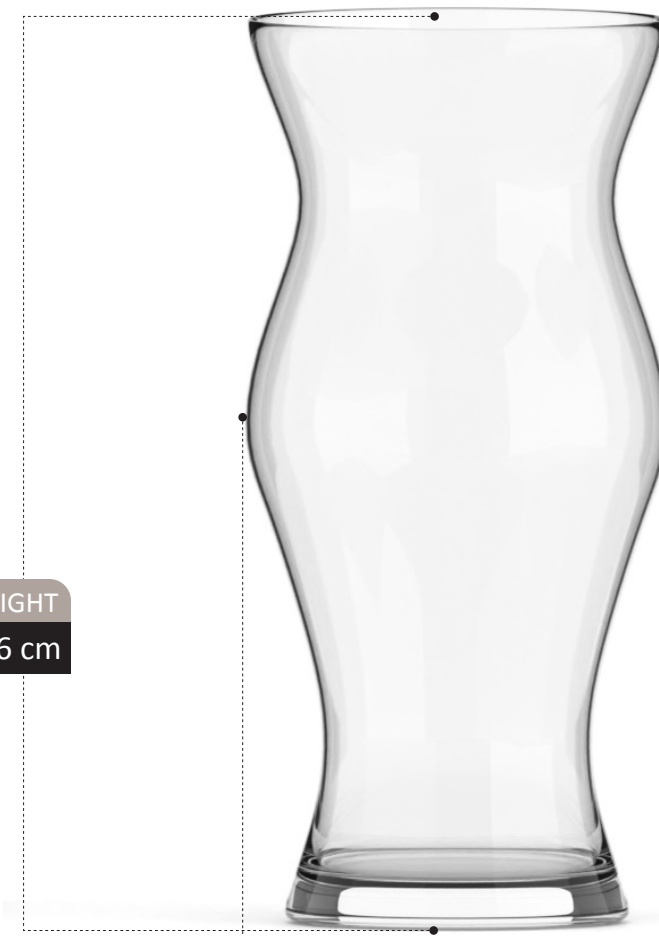

HIGHT
12 cm

CODE 0186

11 cm
Diameter

SULAY COLLECTION

VASE SCETION
Catalog 2023

159

HIGHT
26 cm

CODE 4151