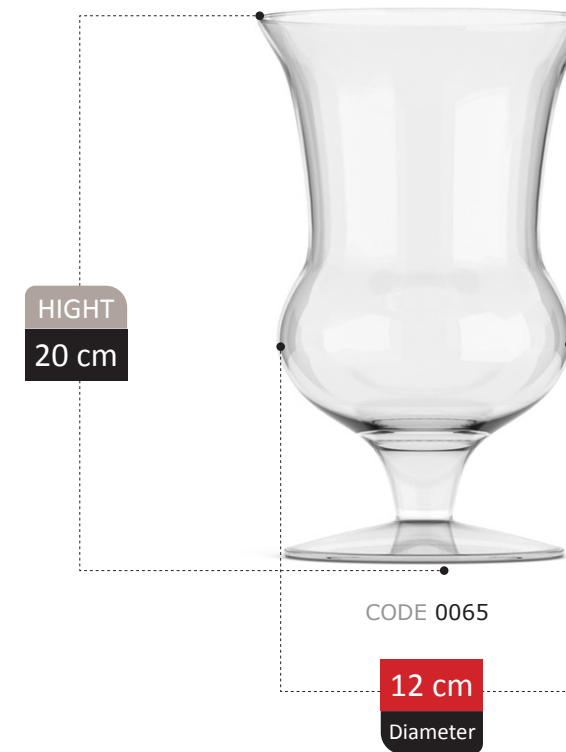

BOTTLE VASE SECTION
Catalog 2023

HIGHT
25 cm

CODE 0897

14 cm
Diameter

glass |

- glass **Vase**
- glass **Scatol**
- glass **Decoration**
- glass **Bottle**
- glass **Vessel**
- glass **food keeper**
- glassware

275

HIGHT
16 cm

CODE 0094

12 cm
Diameter

BICE COLLECTION

FOOTED SECTION
Catalog 2023

277

HIGHT
11 cm

CODE 0142

10 cm
Diameter

ROSA

COLLECTION

SMYCKA

Collection

LIA
COLLECTION

ASLY
Collection