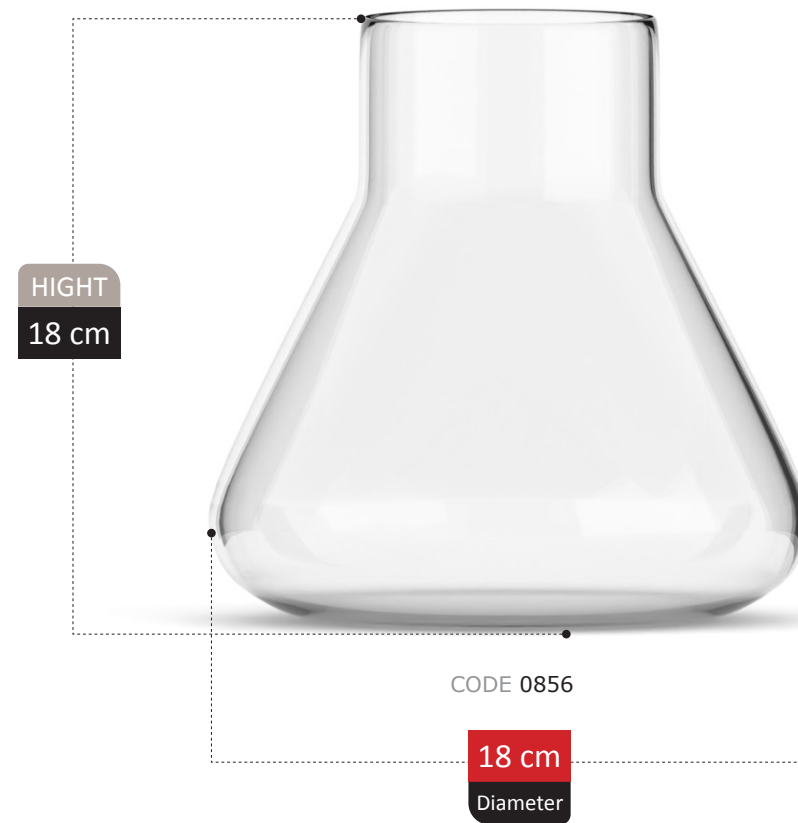

DONATA COLLECTION

HIGHT
10 cm

CODE 0148

40 cm
Diameter

HIGHT
20 cm

CODE 0849

16 cm
Diameter

HIGHT
17 cm

CODE 0850

12 cm
Diameter

SETRAB COLLECTION

HIGHT
13 cm

CODE 4124

13 cm
Diameter

GAIIA
COLLECTION

EBRAQ COLLECTION

HIGHT
19 cm

CODE 0854

20 cm
Diameter

FUNDA

COLLECTION

OSENA COLLECTION

MICOLA COLLECTION

VASE SCETION
Catalog 2023

191

HIGHT
17 cm

CODE 0m14

15 cm
Diameter

OYOZ COLLECTION

HIGHT
31 cm

CODE 4113

13 cm
Diameter