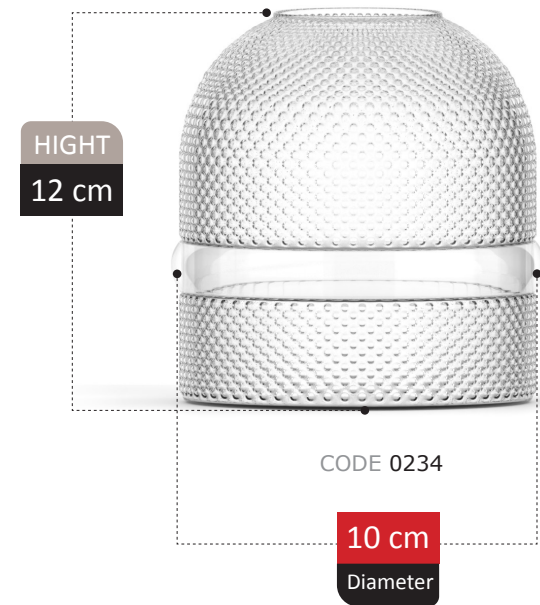

CODE 0169

14 cm
Diameter

CATERINA COLLECTION

VALLEA COLLECTION

BORAK COLLECTION

HIGHT
21 cm

CODE 00m 21

12 cm
Diameter

JWRYA COLLECTION

LIVIA

COLLECTION

LIVIA COLLECTION

HIGHT
30 cm

CODE 0241

15 cm
Diameter

HIGHT
25 cm

CODE 0242

13 cm
Diameter

HIGHT
20 cm

CODE 0243

10 cm
Diameter

ILHAN COLLECTION

VASE SCETION
Catalog 2023

209