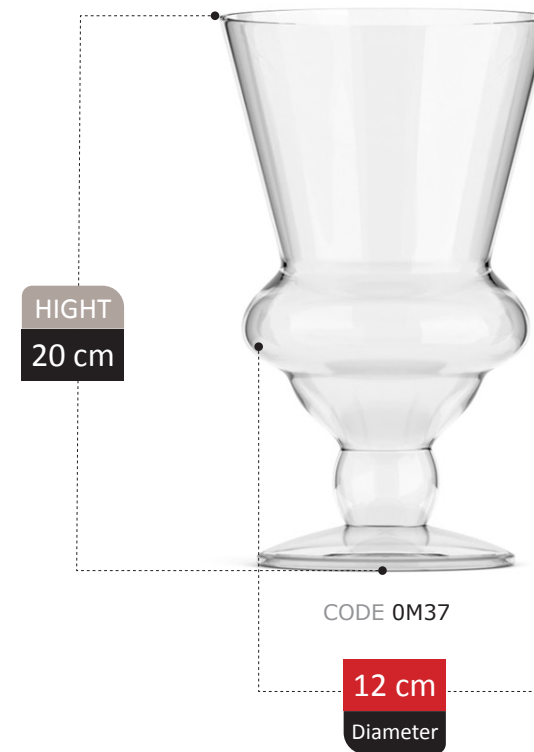

BOTTLE VASE SECTION
Catalog 2023

HIGHT
25 cm

CODE 0897

14 cm
Diameter

glass |

- glass **Vase**
- glass **Scatol**
- glass **Decoration**
- glass **Bottle**
- glass **Vessel**
- glass **food keeper**
- glassware

www.elmasaglass.com

BIRAY COLLECTION

HIGHT
41 cm

CODE 0M30

18 cm
Diameter

FOOTED

ITTALA COLLECTION

HIGHT
16 cm

275

HIGHT
16 cm

CODE 0094

12 cm
Diameter

BICE COLLECTION

FOOTED SECTION
Catalog 2023

277

HIGHT
11 cm

CODE 0142

10 cm
Diameter

ROSA

COLLECTION

SMYCKA

Collection

LIA
COLLECTION

ASLY
Collection