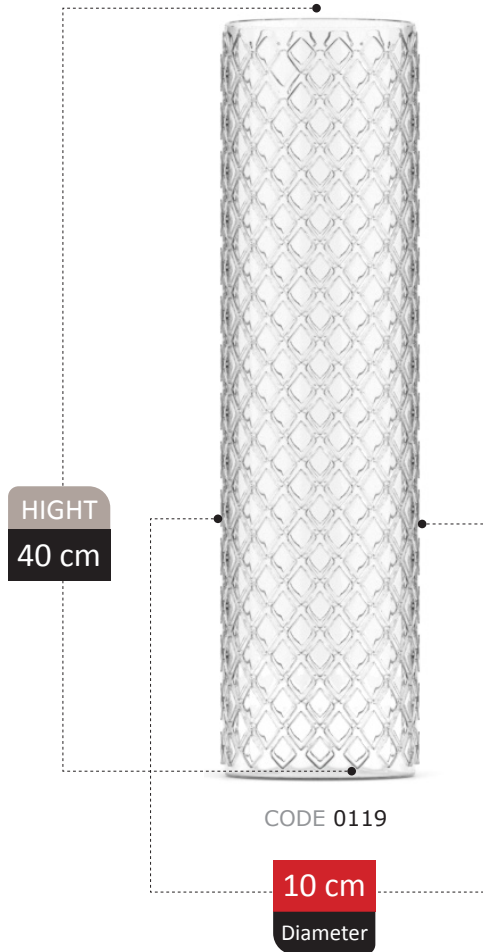

HIGHT
16 cm

CODE 0800

18 cm
Diameter

TALINA

COLLECTION

TOLIPYA COLLECTION

NERINA

COLLECTION

NERINA COLLECTION

NERINA COLLECTION

NERINA COLLECTION

VASE SCETION
Catalog 2023

NERINA COLLECTION

NERINA COLLECTION

BOTTLE VASE

ASENA COLLECTION

BINIZ COLLECTION

HIGHT
23 cm

CODE 0887

12 cm
Diameter

RANEM COLLECTION

253

BOTTLE VASE SECTION
Catalog 2023

HIGHT
20 cm

CODE 4115

11 cm
Diameter

HORMOZ COLLECTION

HIGHT
38 cm

CODE 4885

28 cm
Diameter

EJENA COLLECTION

HIGHT
25 cm