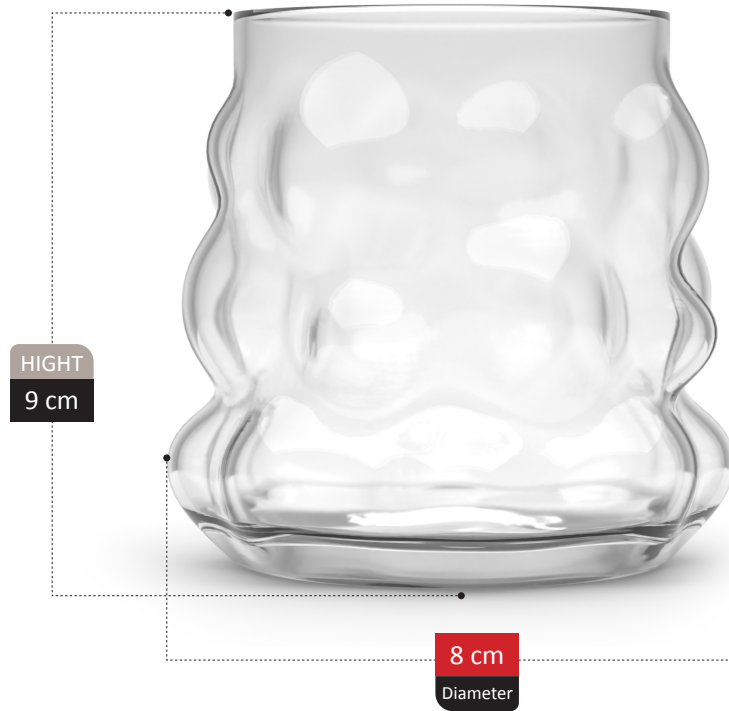

BUBBLY

TUMBLERS

www.elmasaglass.com

35